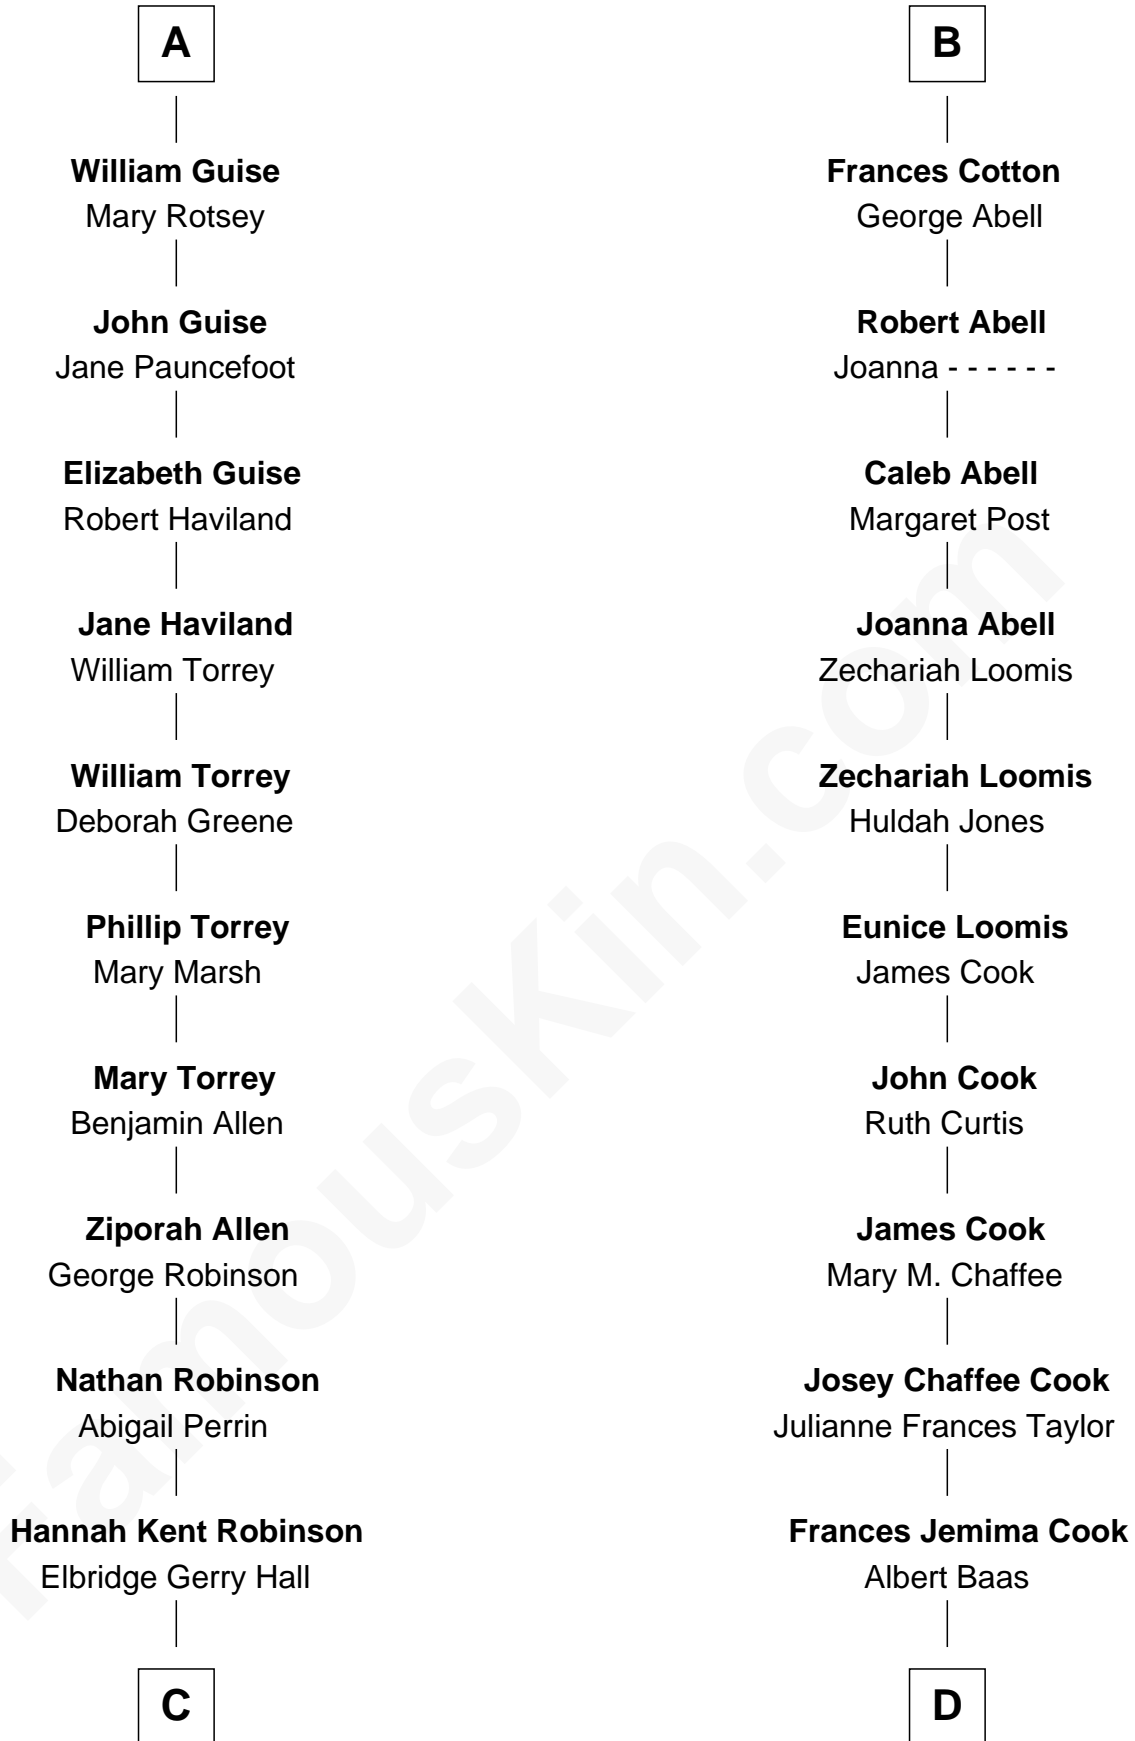

FamousKin.com Relationship Chart of

Raquel Welch

Movie Actress

19th cousin 1 time removed of

Amber Stevens West

TV and Movie Actress

Sir Maurice de Berkeley

Eve la Zouche

Maurice de Berkeley

Margaret - - - - -

Thomas Berkeley

Catherine Botetourte

Maurice Berkeley

Johanna Denham

Maurice Berkeley

Ellen Montfort

Katherine de Clyvedon

Sir John Berkeley

Elizabeth Betteshorne

Elizabeth Berkeley

Sir John Sutton

Jane Sutton

Thomas Mainwaring

Cecily Mainwaring

John Cotton

Sir George Cotton

Mary Onley

Richard Cotton

Mary Mainwaring

B

C

Justin Smith Hall
Sarah Mehitable Stanford