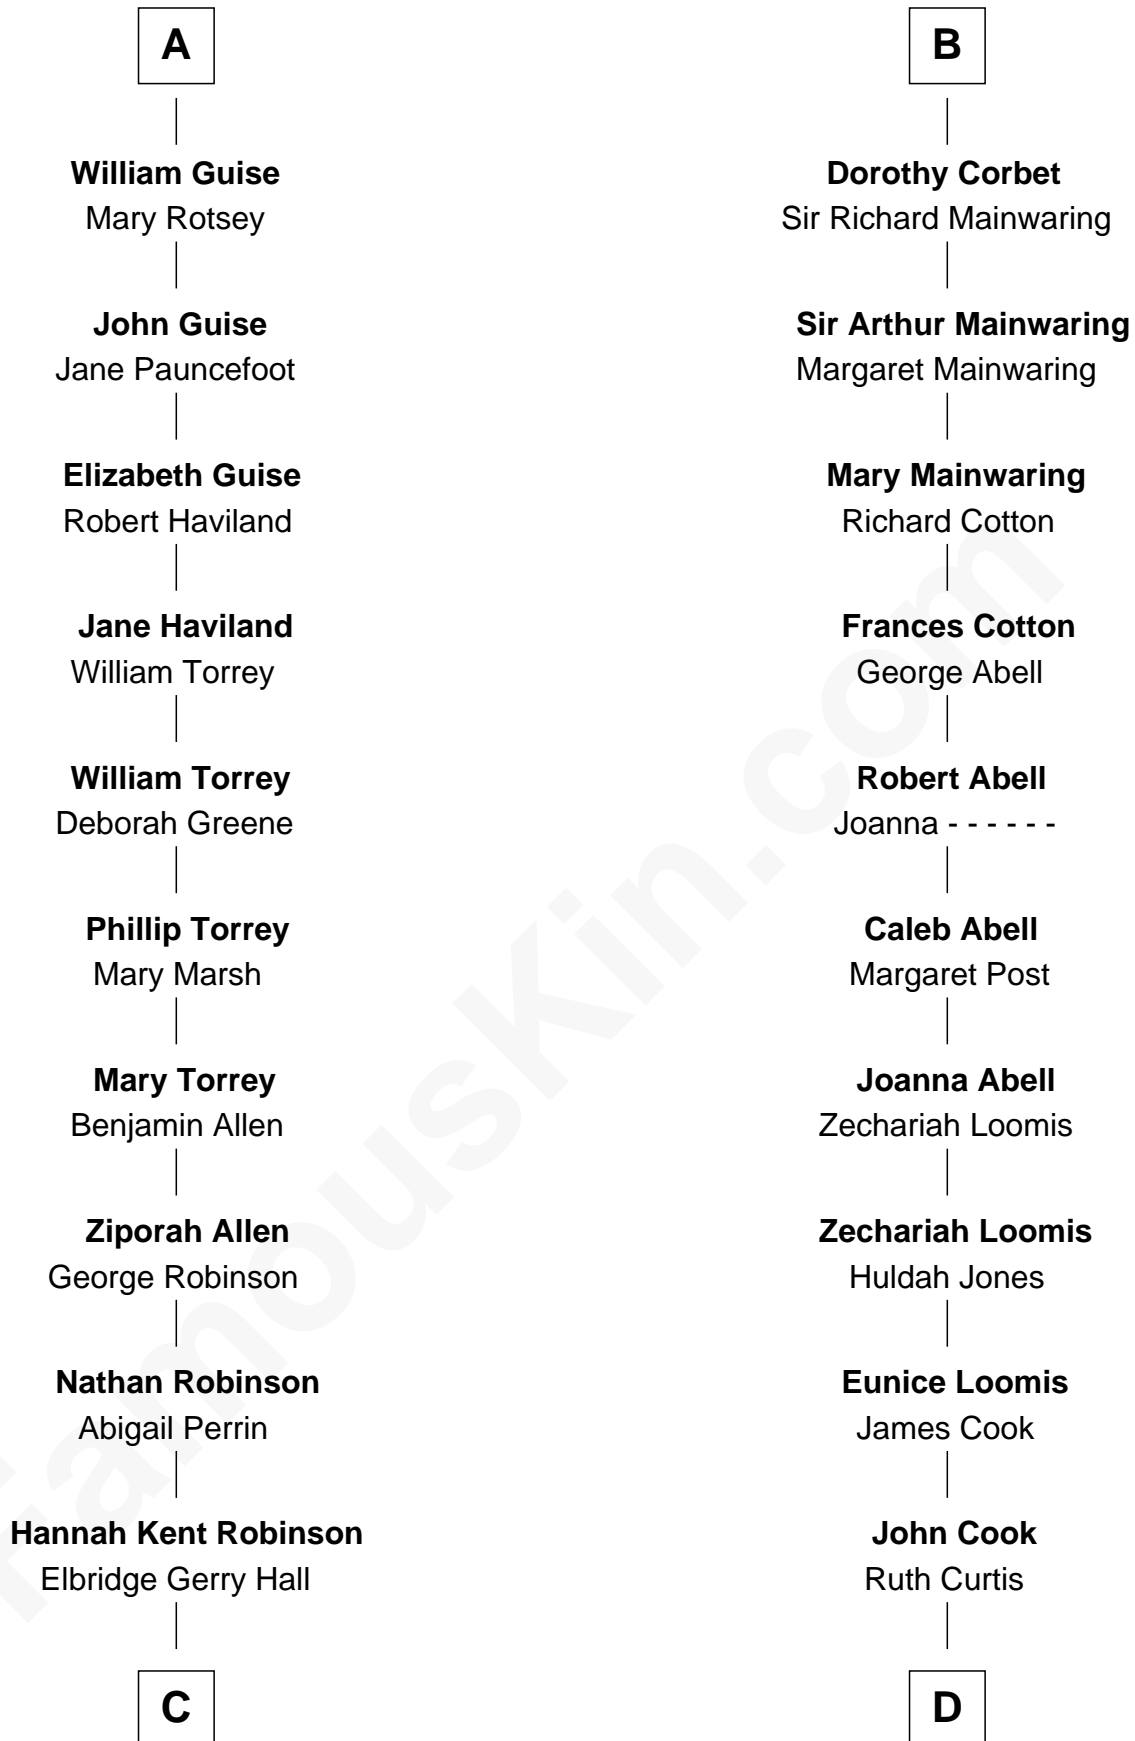

FamousKin.com Relationship Chart of

Raquel Welch

Movie Actress

20th cousin 1 time removed of

Shadoe Stevens

Radio Disc Jockey

Henry Plantagenet

Maud de Chaworth

Eleanor Plantagenet

Richard Fitzalan

Sir Richard Fitzalan

Elizabeth de Bohun

Joan Fitzalan

Sir William Beauchamp

Joan Beauchamp

James Butler

Elizabeth Butler

John Talbot

Ann Talbot

Sir Henry Vernon

Elizabeth Vernon

Sir Robert Corbet

B

C