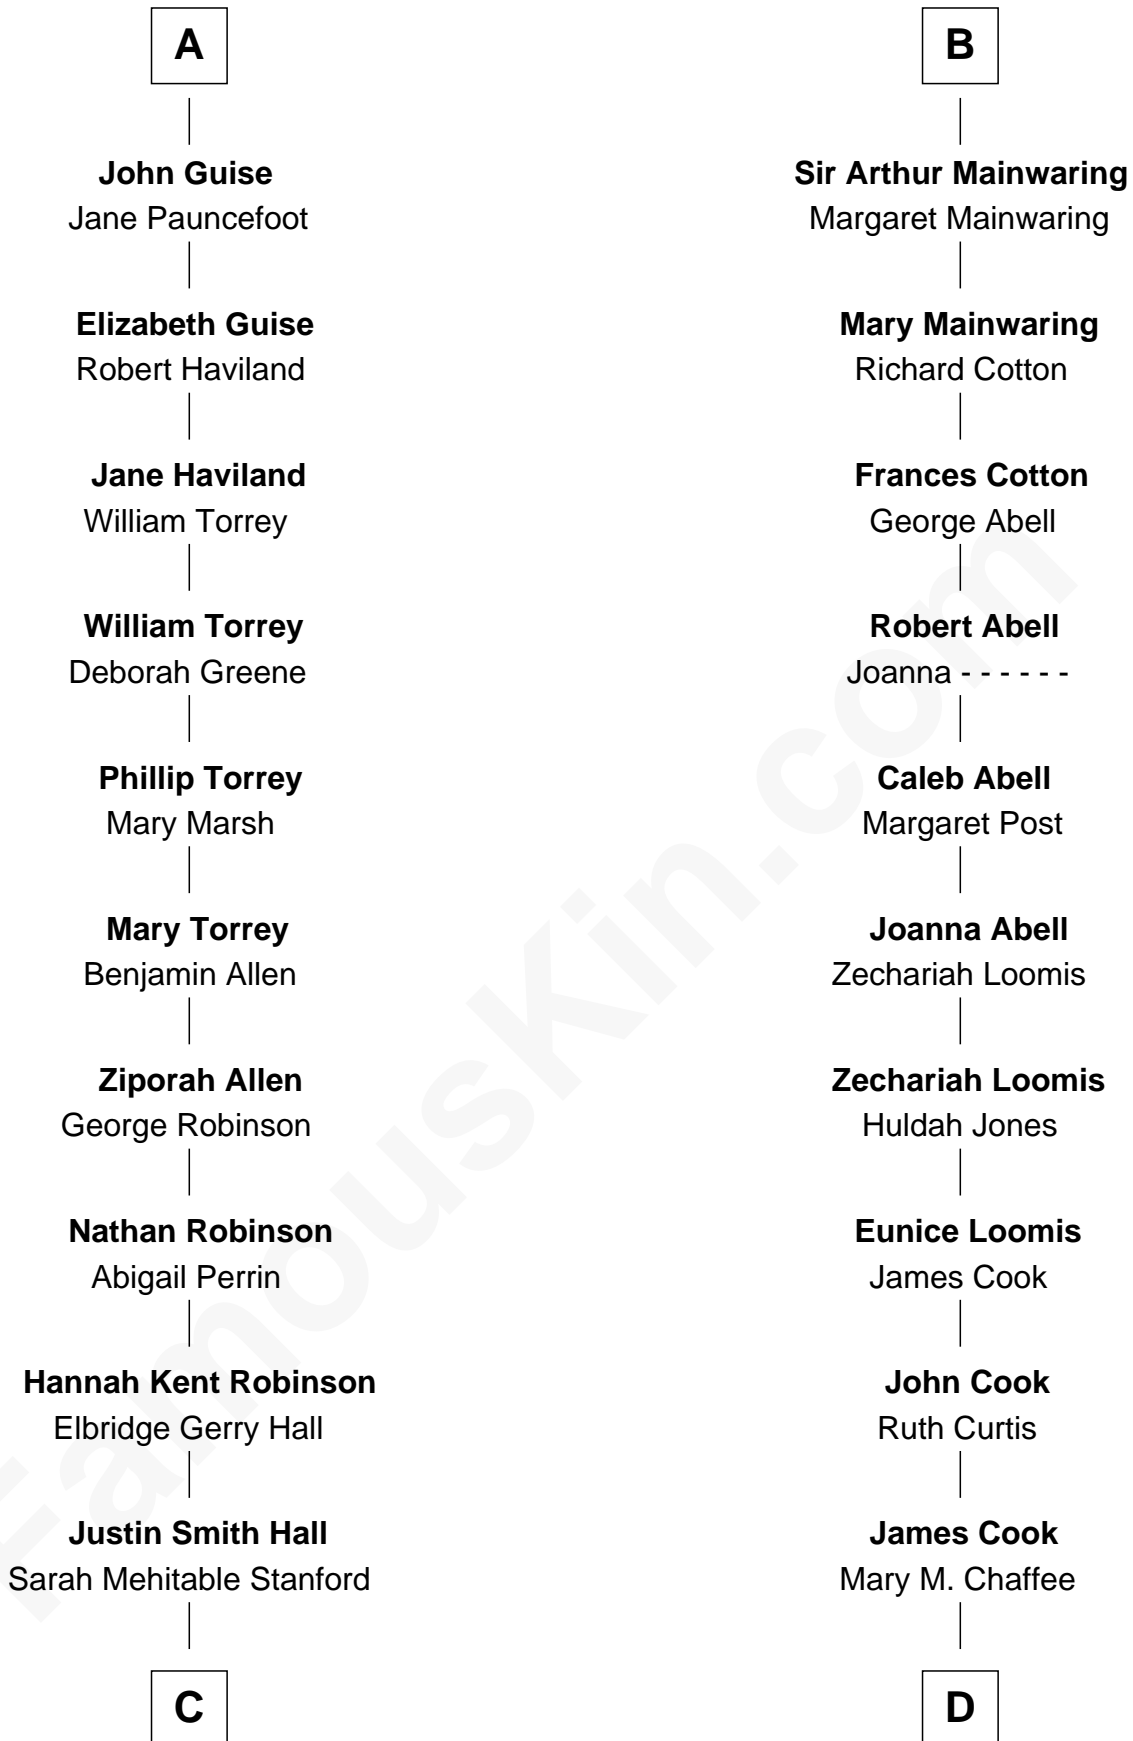

FamousKin.com Relationship Chart of

Raquel Welch

Movie Actress

19th cousin 1 time removed of

Shadoe Stevens

Radio Disc Jockey

C

Emery Stanford Hall
Clara Louise Adams

Josephine Sarah Hall
Armando Carlos Tejada

Raquel Welch
aka Raquel Welch

D

Josey Chaffee Cook
Julianne Frances Taylor

Frances Jemima Cook
Albert Baas

LaVerne M. Baas
Keith Karl Ingstad

Shadoe Stevens
Radio Disc Jockey