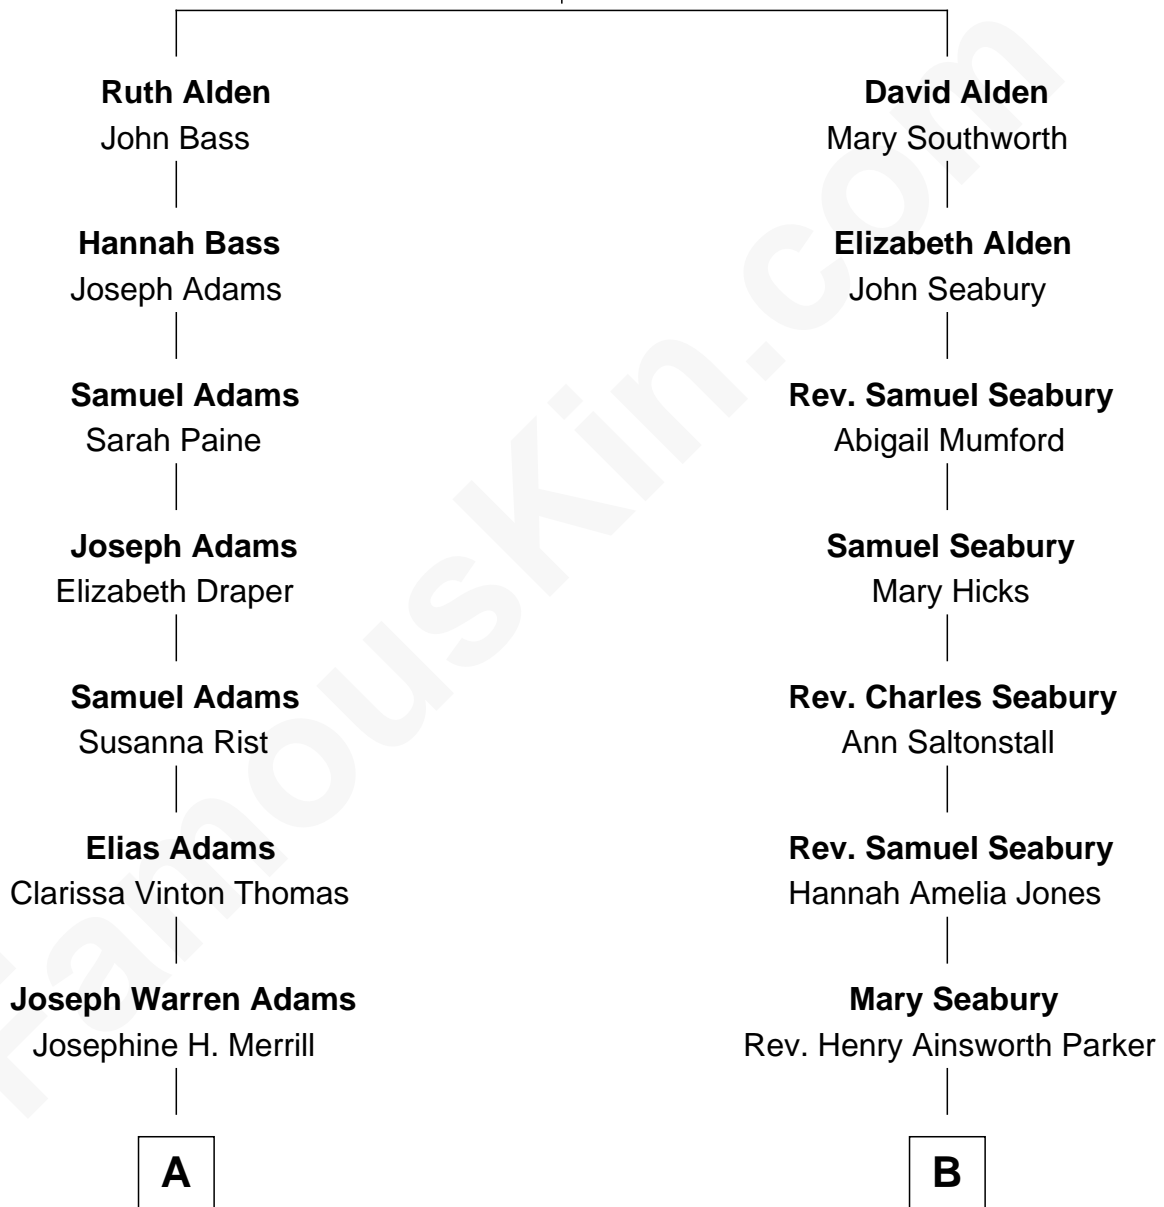

FamousKin.com Relationship Chart of

Raquel Welch

Movie Actress

9th cousin of

Parker Stevenson

TV and Movie Actor

John Alden
Priscilla Mullins

FamousKin.com