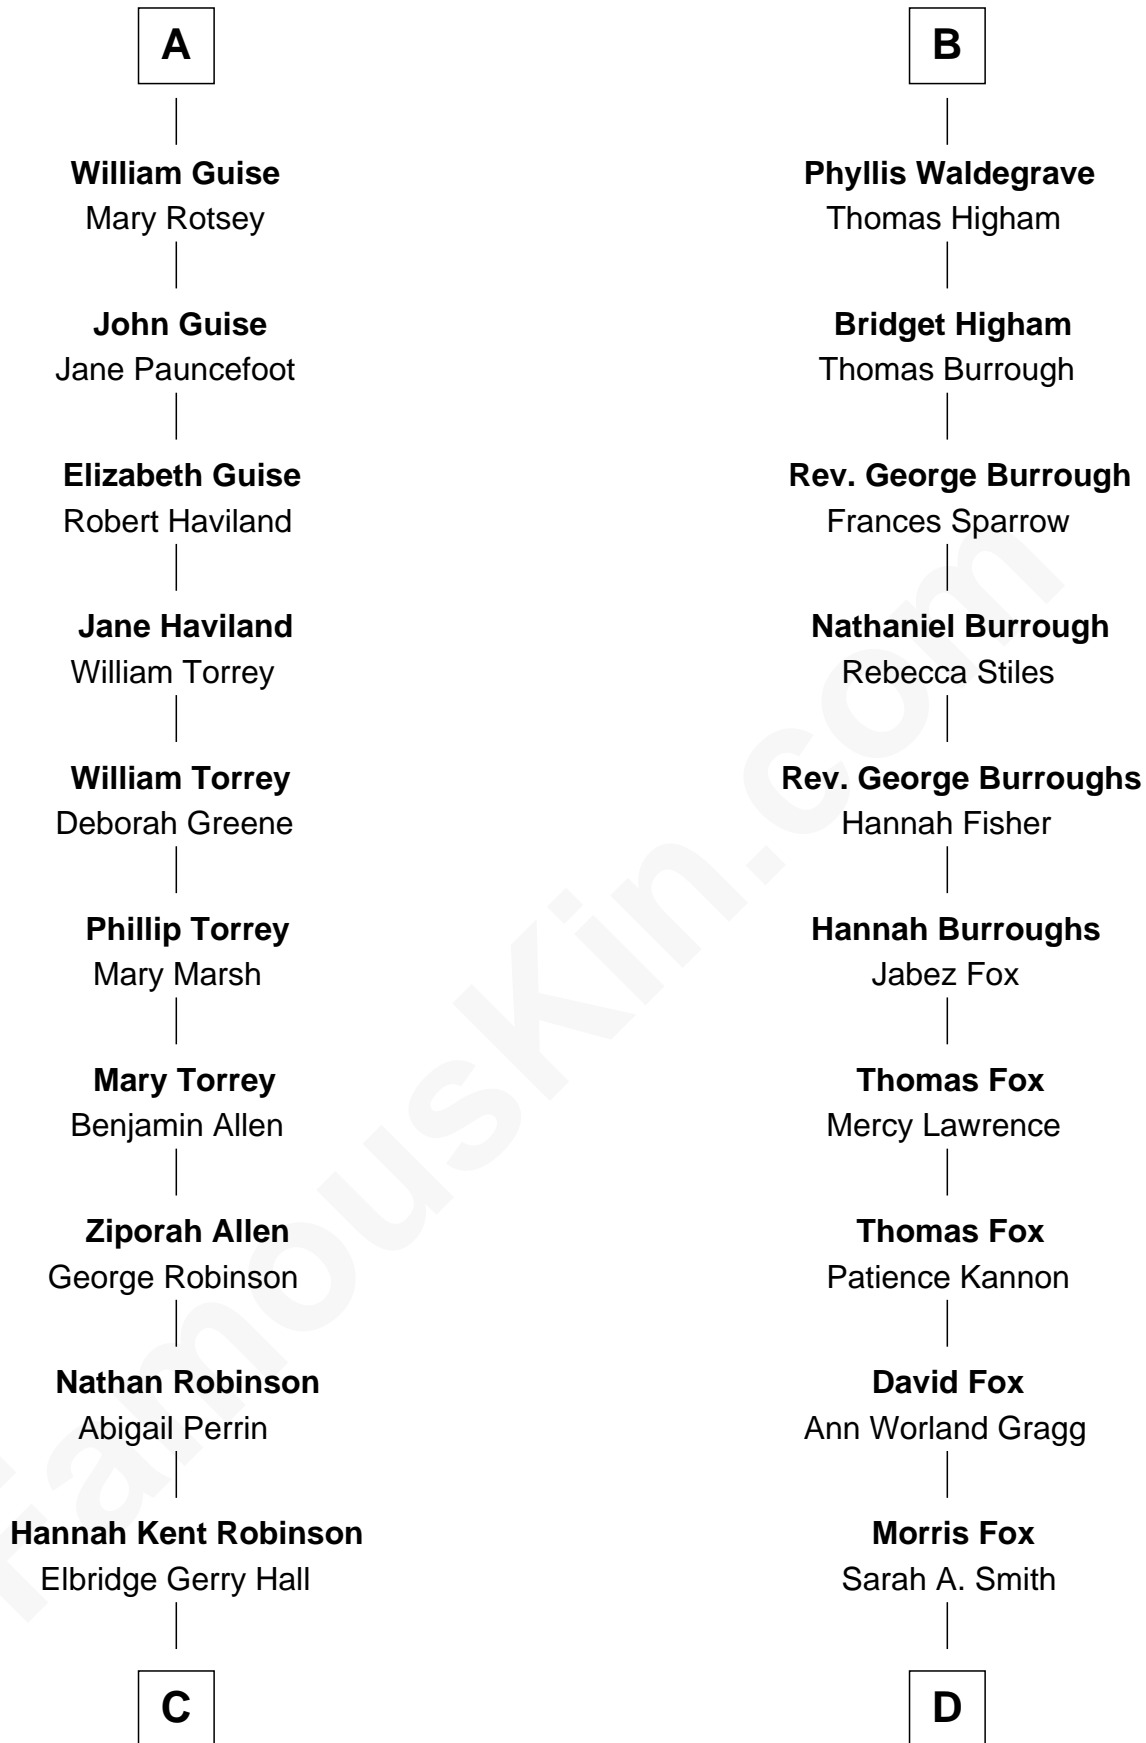

# FamousKin.com Relationship Chart of

**Raquel Welch**

*Movie Actress*

20th cousin of

**Bob Moore**

*Co-Founder, Bob's Red Mill*

**Bartholomew de Badlesmere**

Margaret de Clare

**Margaret de Badlesmere**

Sir John de Tibetot

**Sir Robert de Tibetot**

Margaret Deincourt

**Elizabeth de Tibetot**

Sir Philip le Despencer

**Margery Despencer**

Sir Roger Wentworth

**Henry Wentworth**

Elizabeth Howard

**Margery Wentworth**

Sir William Waldegrave

**George Waldegrave**

Anne Drury

**B**

**C**

**Justin Smith Hall**  
Sarah Mehitable Stanford

**Emery Stanford Hall**  
Clara Louise Adams

**Josephine Sarah Hall**  
Armando Carlos Tejada

**Raquel Welch**  
*aka Raquel Welch*

**D**

**Violette Fox**  
Daniel Francis Learnard