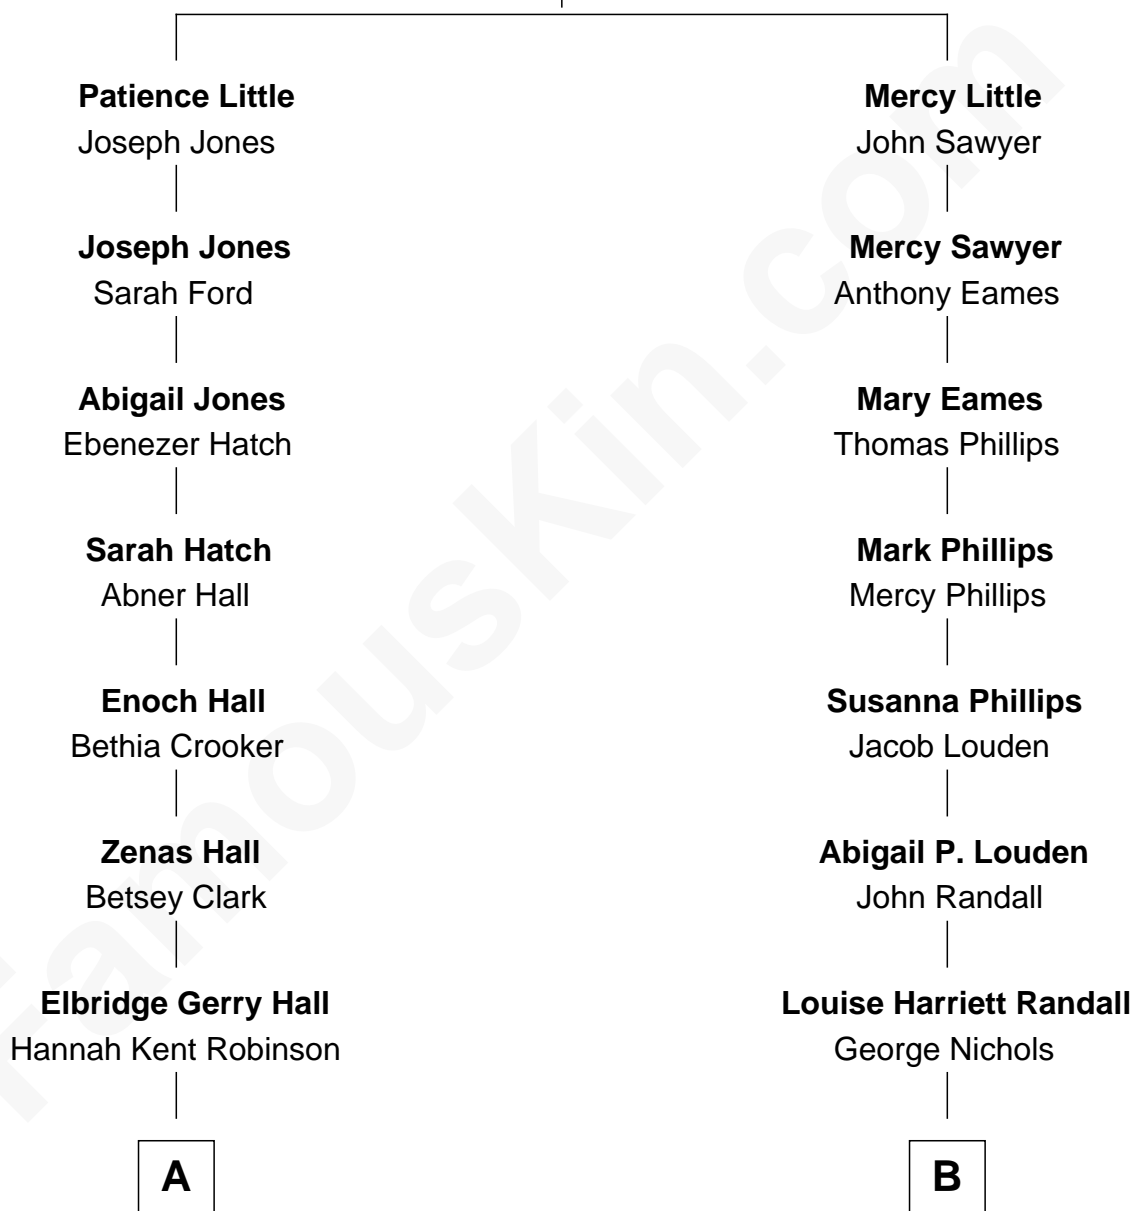

FamousKin.com Relationship Chart of

Raquel Welch

Movie Actress

10th cousin 2 times removed of

Taylor Lautner

TV and Movie Actor

Thomas Little

Anna Warren

A

Justin Smith Hall
Sarah Mehitable Stanford

Emery Stanford Hall
Clara Louise Adams

Josephine Sarah Hall
Armando Carlos Tejada

Raquel Welch
aka Raquel Welch

B

Wayland Albert Nichols
Fannie Blanche Sisco

Frank James Nichols
Olive F. Allen