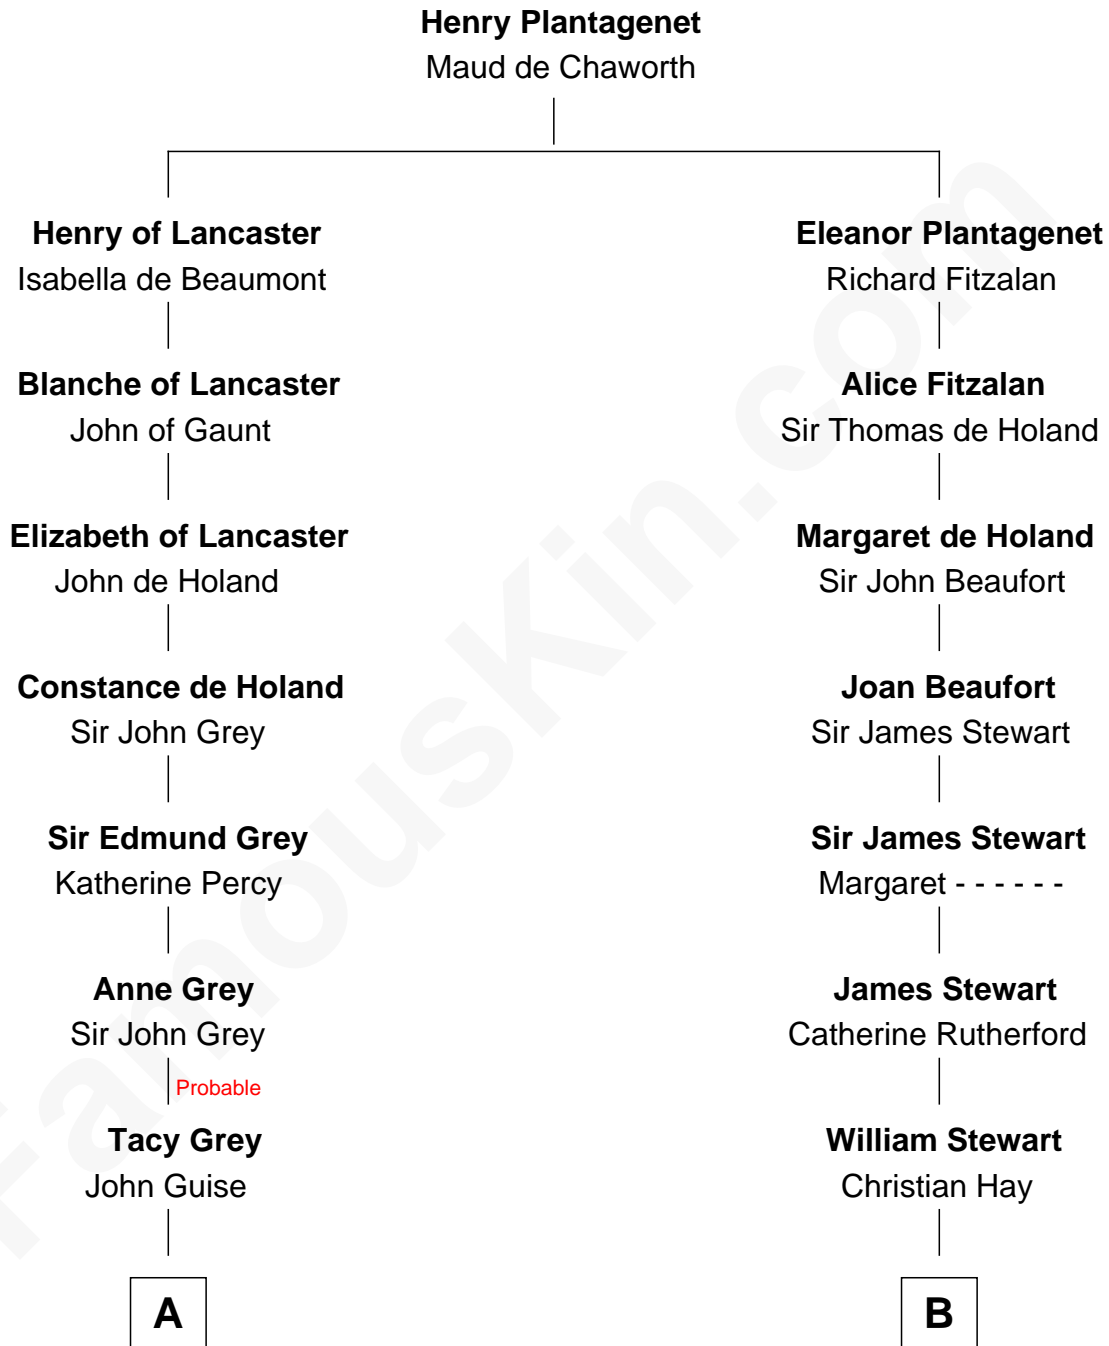

FamousKin.com Relationship Chart of

Raquel Welch

Movie Actress

18th cousin 2 times removed of

Johnny Mercer

Songwriter and Co-Founder of Capitol Records

C

Justin Smith Hall
Sarah Mehitable Stanford

Emery Stanford Hall
Clara Louise Adams

Josephine Sarah Hall
Armando Carlos Tejada

Raquel Welch
aka Raquel Welch

D

George Anderson Mercer
Lillian Elizabeth Ciucevich

Johnny Mercer
Co-Founder of Capitol Records