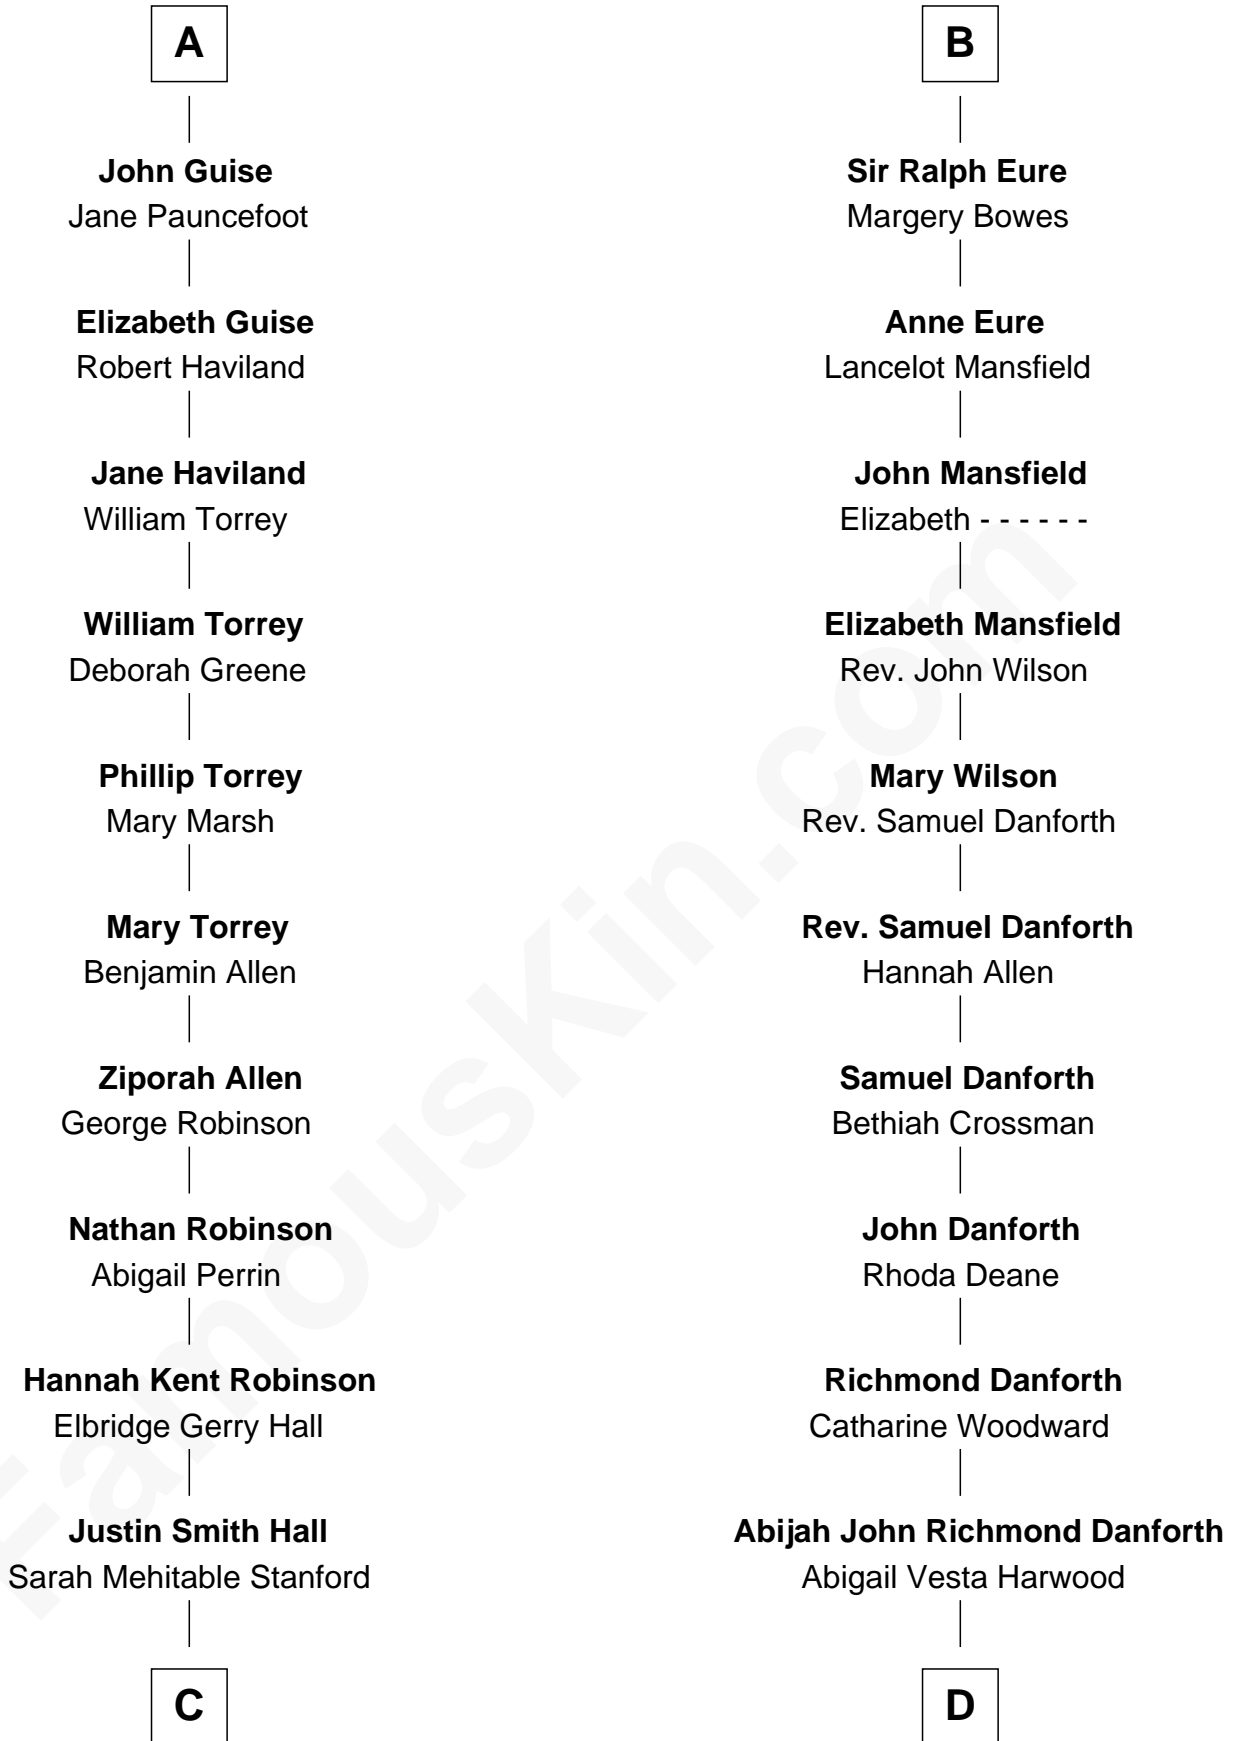

FamousKin.com Relationship Chart of

Raquel Welch

Movie Actress

19th cousin 2 times removed of

Zach Snyder

Filmmaker

C

Emery Stanford Hall
Clara Louise Adams

Josephine Sarah Hall
Armando Carlos Tejada

Raquel Welch
aka Raquel Welch

D

Oliver Harwood Danforth
Sarah M. Hills

Jennie Minerva Danforth
John Batchelder Manley

Helen Danforth Manley
Dr. Edgar Earl Reeves

Marsha Manley Reeves
Charles Edward Snyder