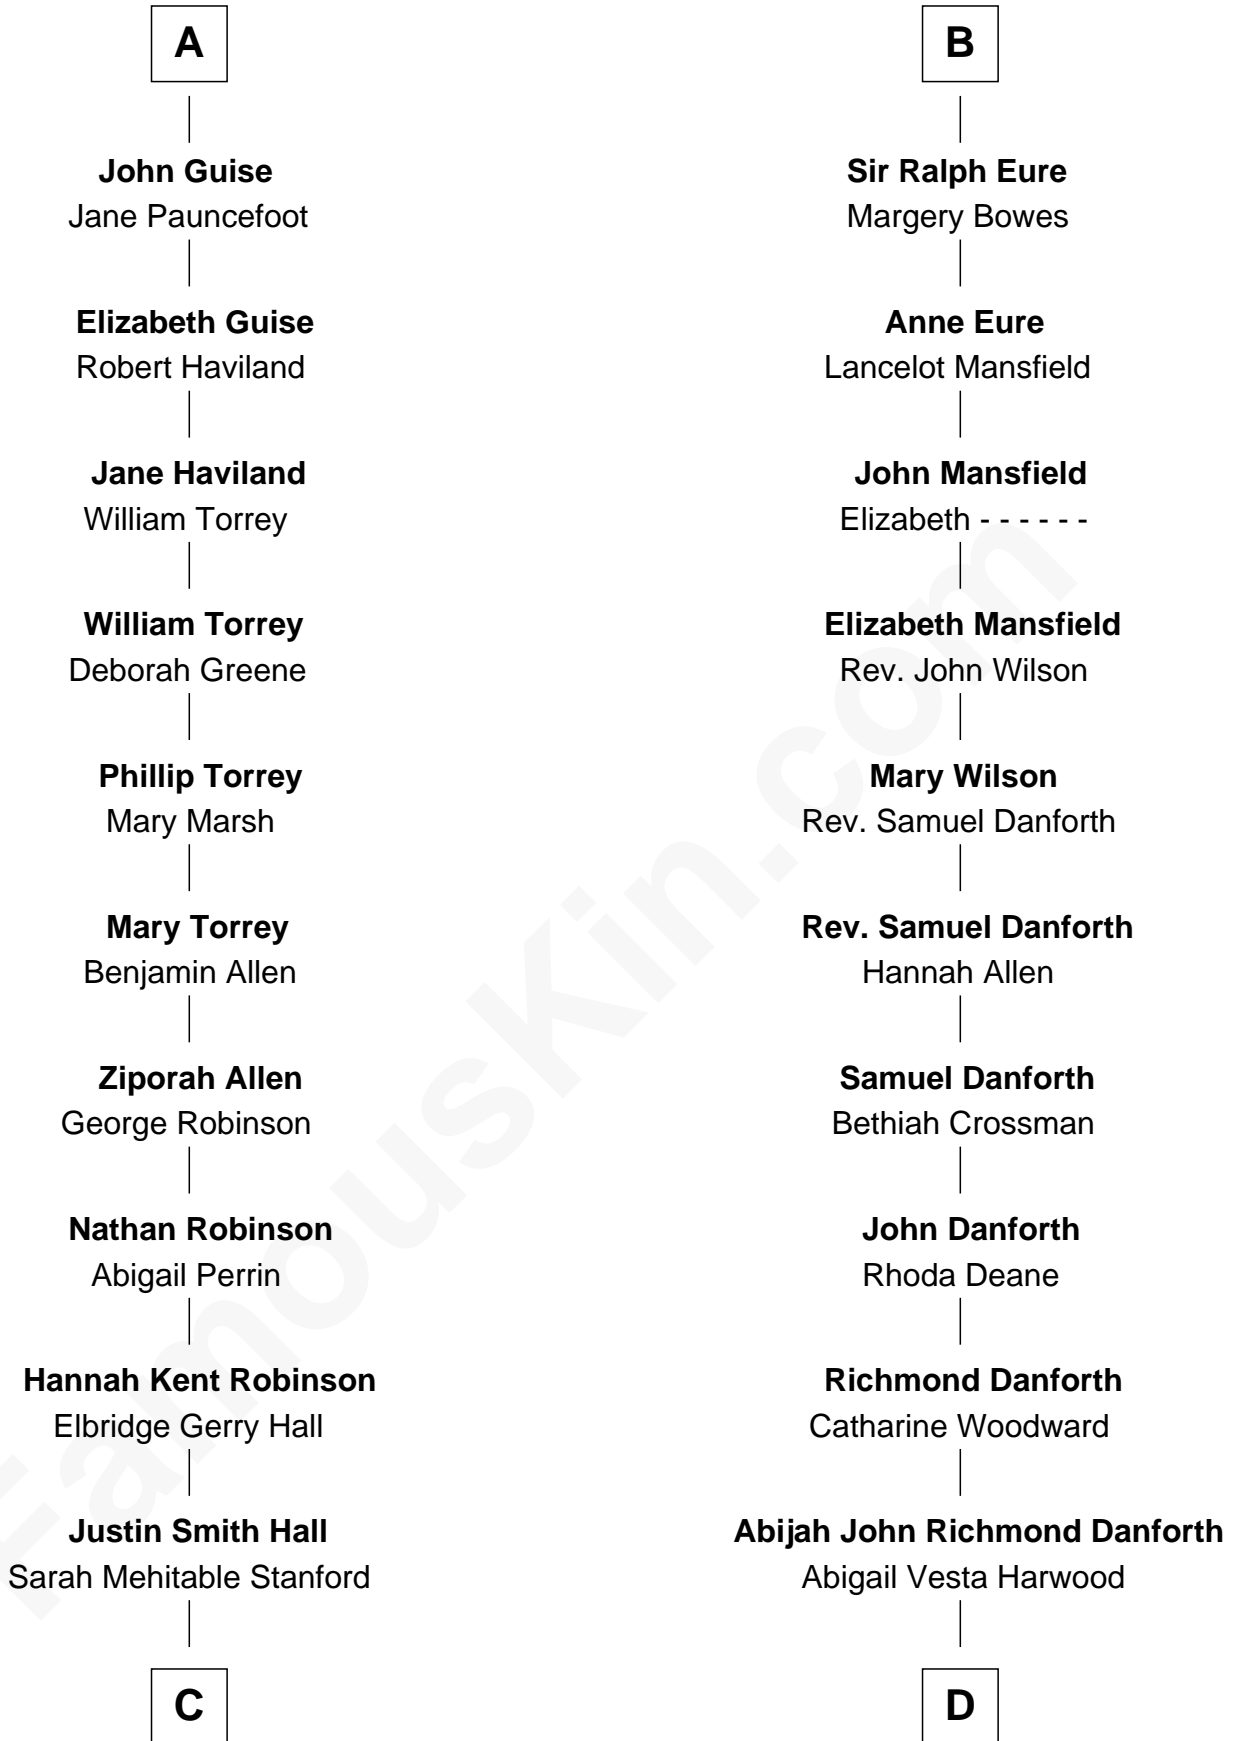

# FamousKin.com Relationship Chart of

**Raquel Welch**

*Movie Actress*

19th cousin 2 times removed of

**Zach Snyder**

*Filmmaker*

**C**

**Emery Stanford Hall**  
Clara Louise Adams

**Josephine Sarah Hall**  
Armando Carlos Tejada

**Raquel Welch**  
*aka Raquel Welch*

**D**

**Oliver Harwood Danforth**  
Sarah M. Hills

**Jennie Minerva Danforth**  
John Batchelder Manley

**Helen Danforth Manley**  
Dr. Edgar Earl Reeves