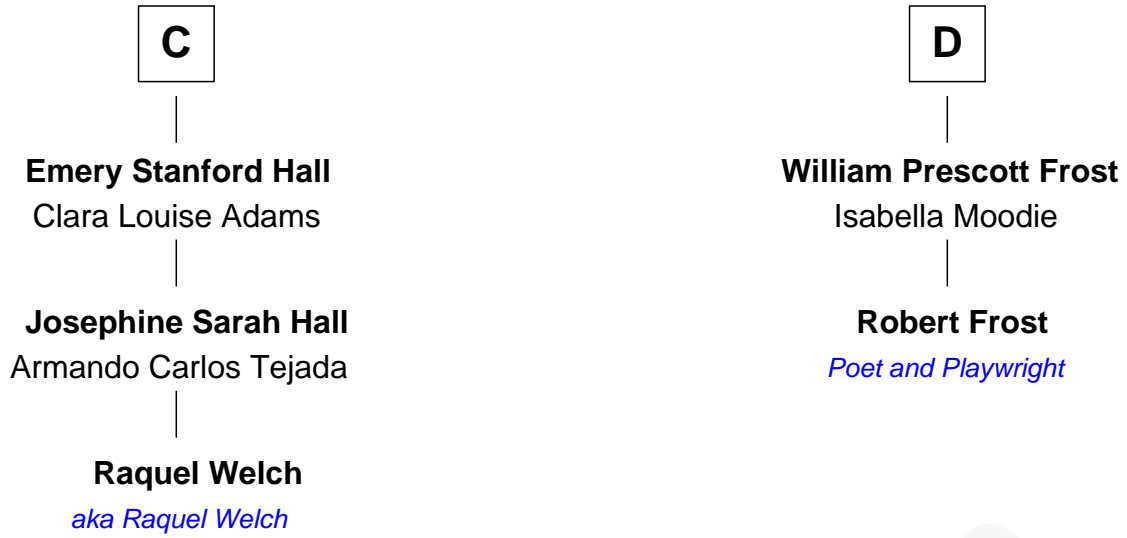

FamousKin.com