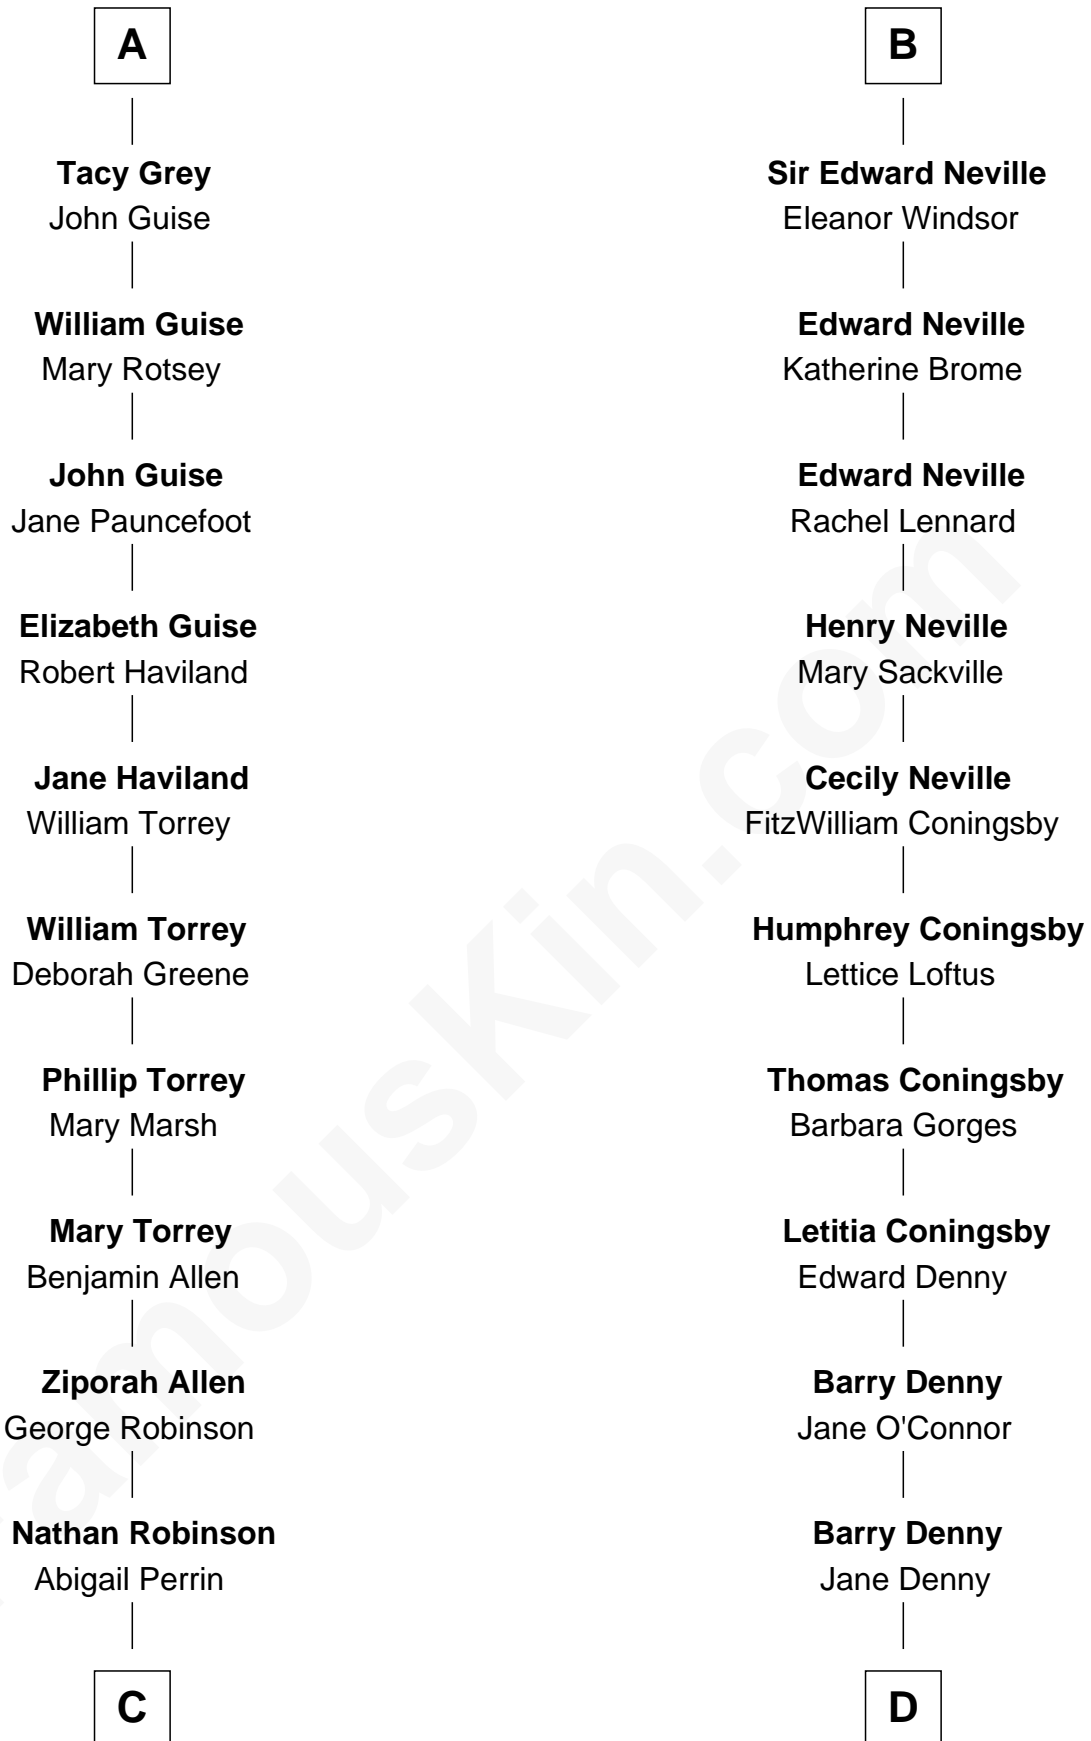

FamousKin.com Relationship Chart of

Raquel Welch

Movie Actress

21st cousin of

Anthony West

Novelist and writer for the New Yorker

C

Hannah Kent Robinson

Elbridge Gerry Hall

Justin Smith Hall

Sarah Mehitable Stanford

Emery Stanford Hall

Clara Louise Adams

Josephine Sarah Hall

Armando Carlos Tejada

Raquel Welch

aka Raquel Welch

D

Letitia Denny

William Rowan

Arabella Rowan

Charles George Fairfield

Charles Fairfield

Isabella Campbell Mackenzie

Cicity Isabel Fairfield

Herbert George Wells

Anthony West

British Novelist