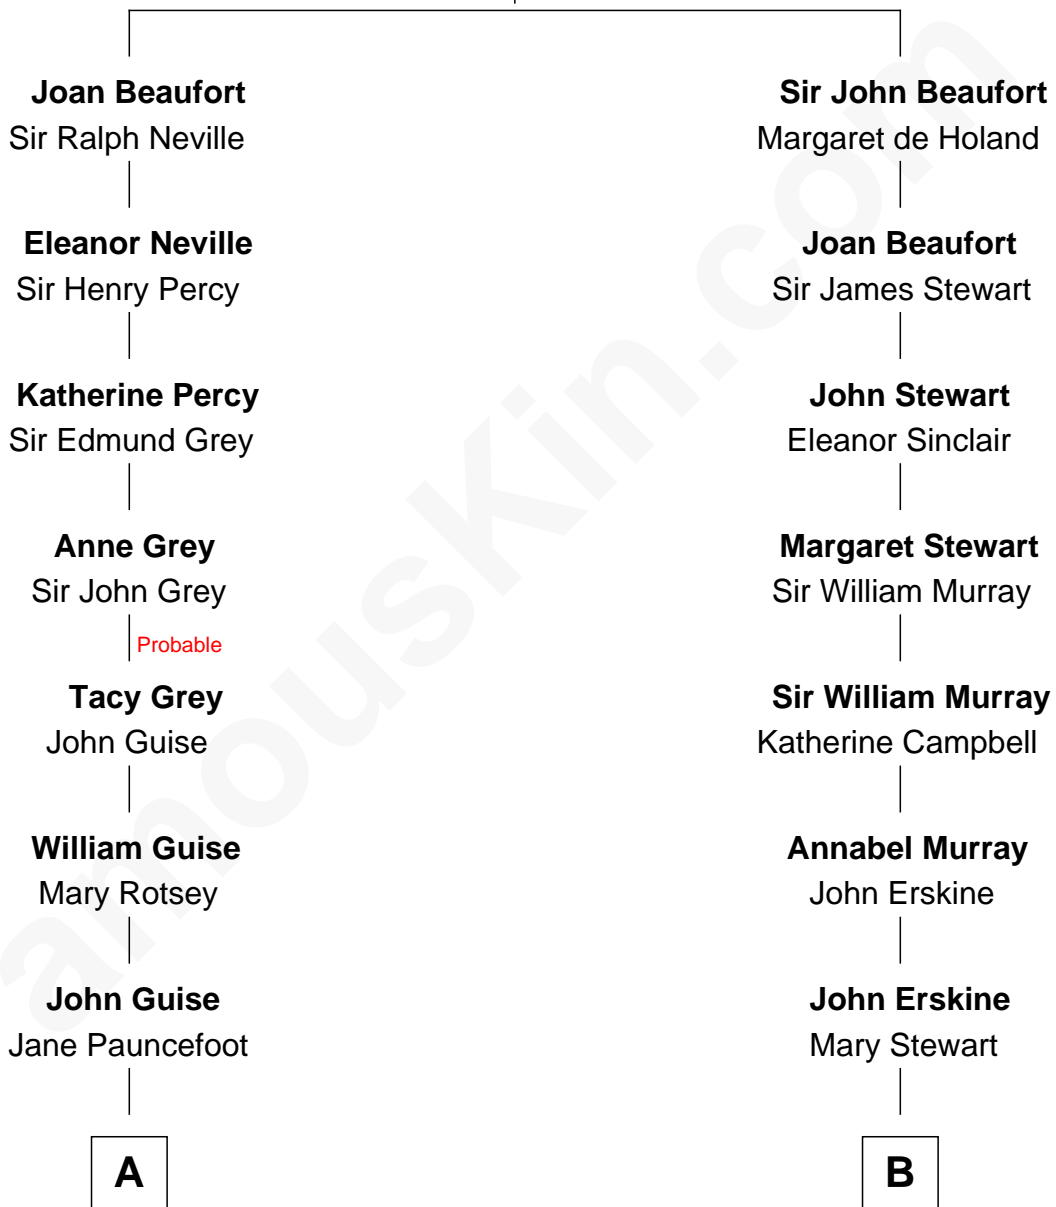

# FamousKin.com Relationship Chart of

**Raquel Welch**

*Movie Actress*

10th cousin 8 times removed of

**Major John Pitcairn**

*British Commander at Battle of Lexington*

**Katherine Roet**

John of Gaunt

Josephine Sarah Hall  
Armando Carlos Tejada

Raquel Welch  
*aka Raquel Welch*

FamousKin.com