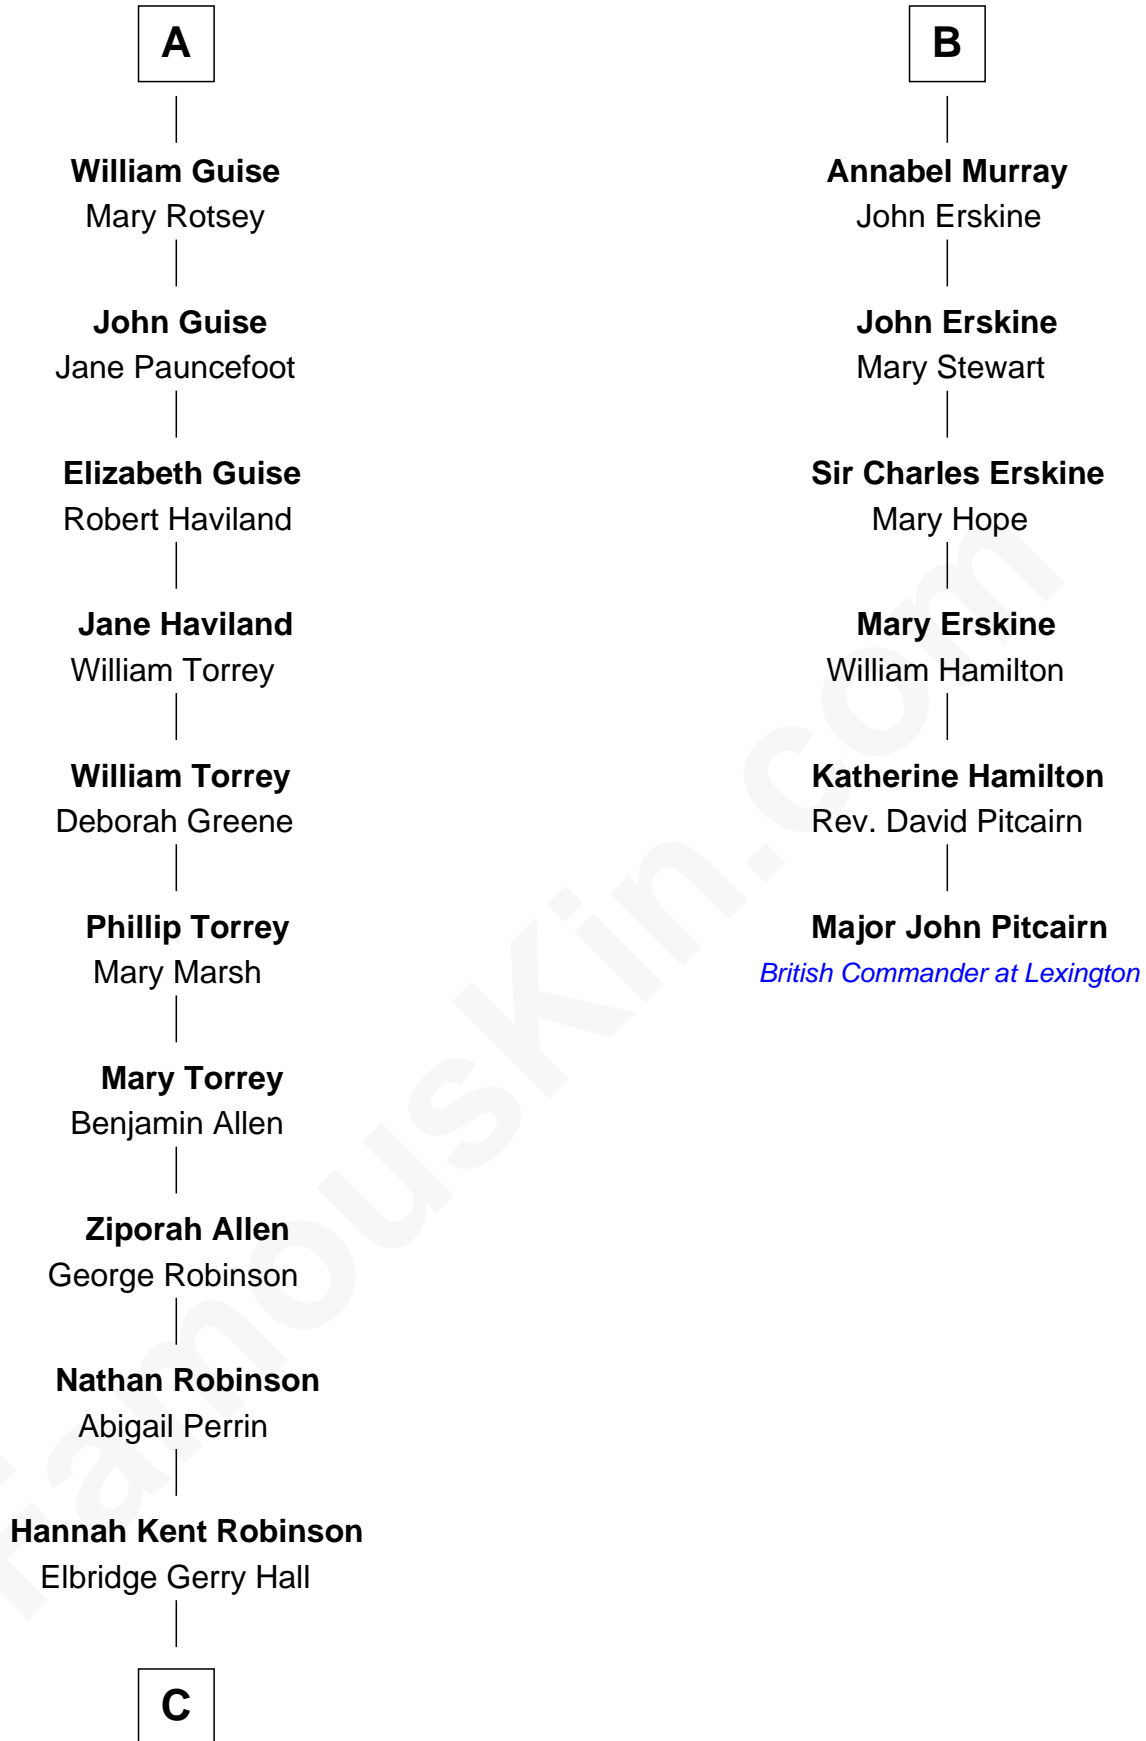

FamousKin.com Relationship Chart of

Raquel Welch

Movie Actress

12th cousin 8 times removed of

Major John Pitcairn

British Commander at Battle of Lexington

Henry Plantagenet

Maud de Chaworth

Sir Edmund Grey

Katherine Percy

Anne Grey

Sir John Grey

Probable

Tacy Grey

John Guise

A

Eleanor Plantagenet

Richard Fitzalan

Alice Fitzalan

Sir Thomas de Holand

Margaret de Holand

Sir John Beaufort

Joan Beaufort

Sir James Stewart

John Stewart

Eleanor Sinclair

Margaret Stewart

Sir William Murray

Sir William Murray

Katherine Campbell

B

C