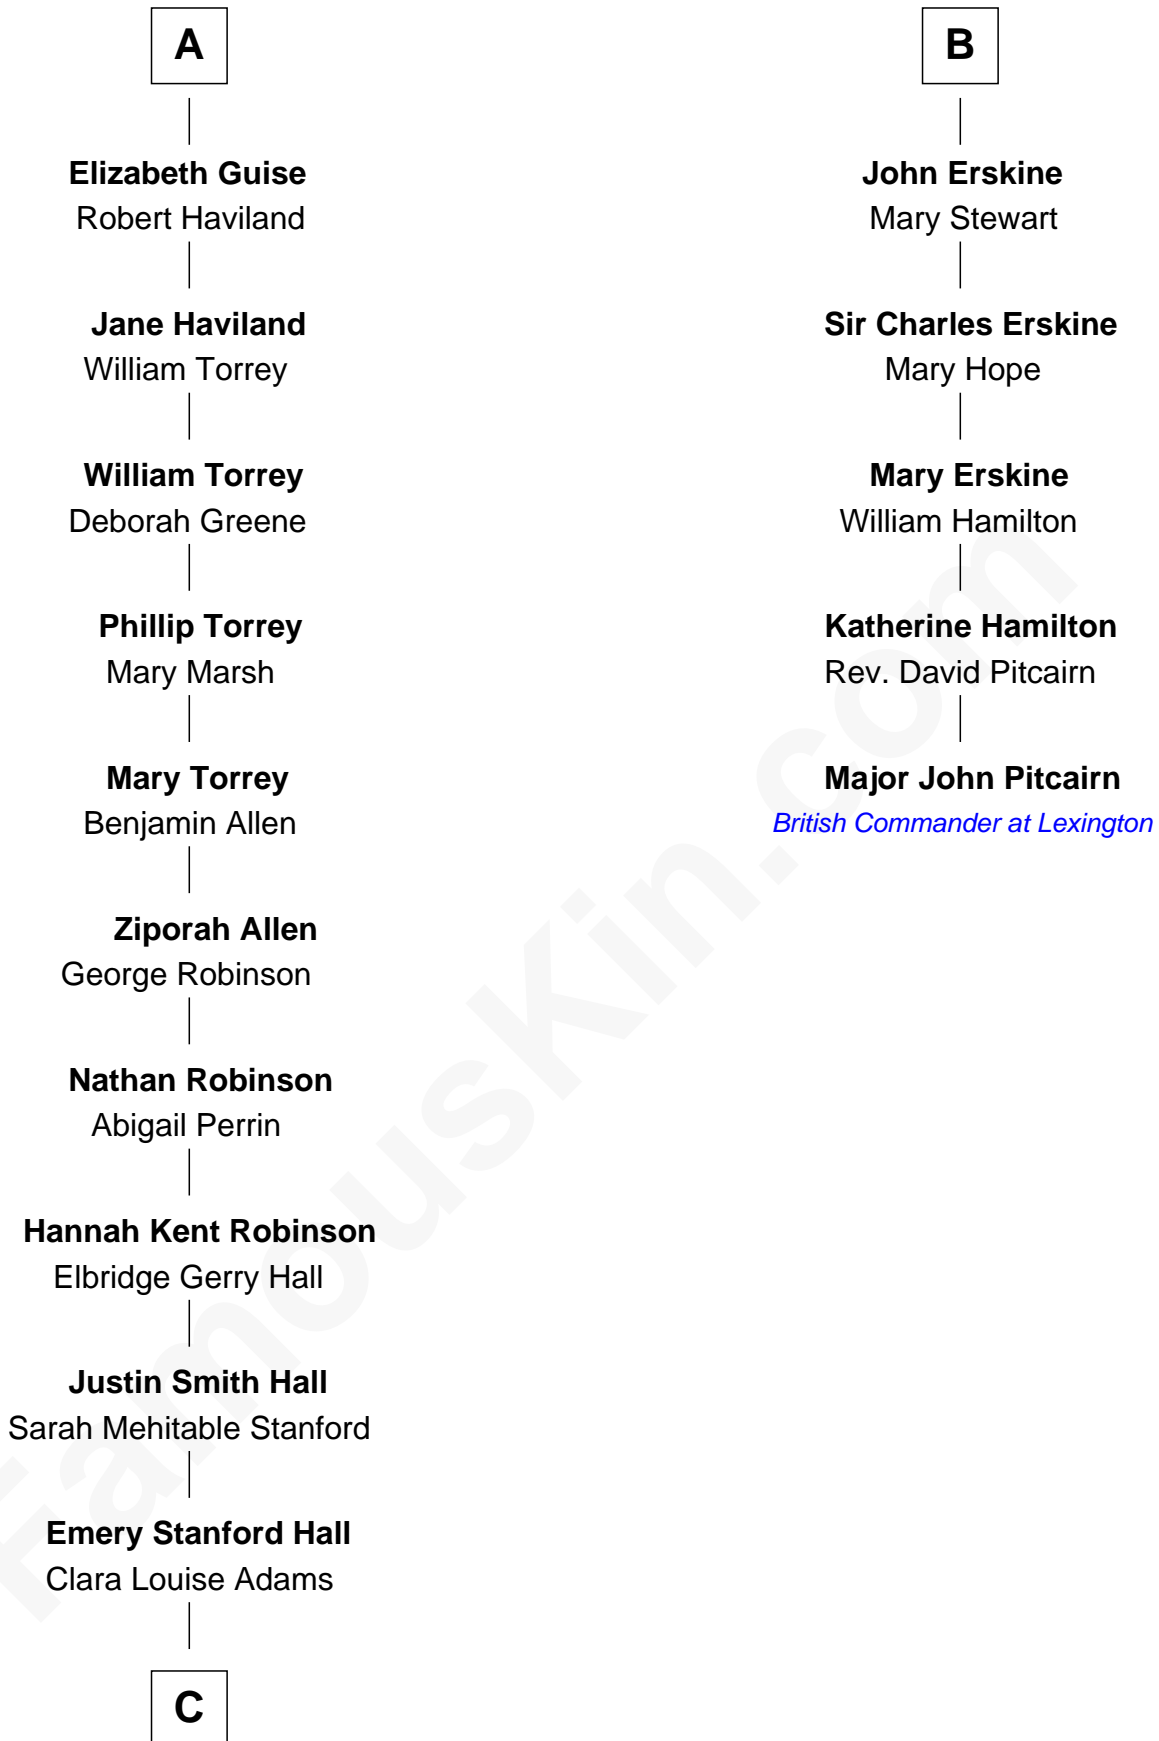

# FamousKin.com Relationship Chart of

**Raquel Welch**

*Movie Actress*

11th cousin 7 times removed of

**Major John Pitcairn**

*British Commander at Battle of Lexington*

**C**

Josephine Sarah Hall  
Armando Carlos Tejada

**Raquel Welch**  
*aka Raquel Welch*

FamousKin.com