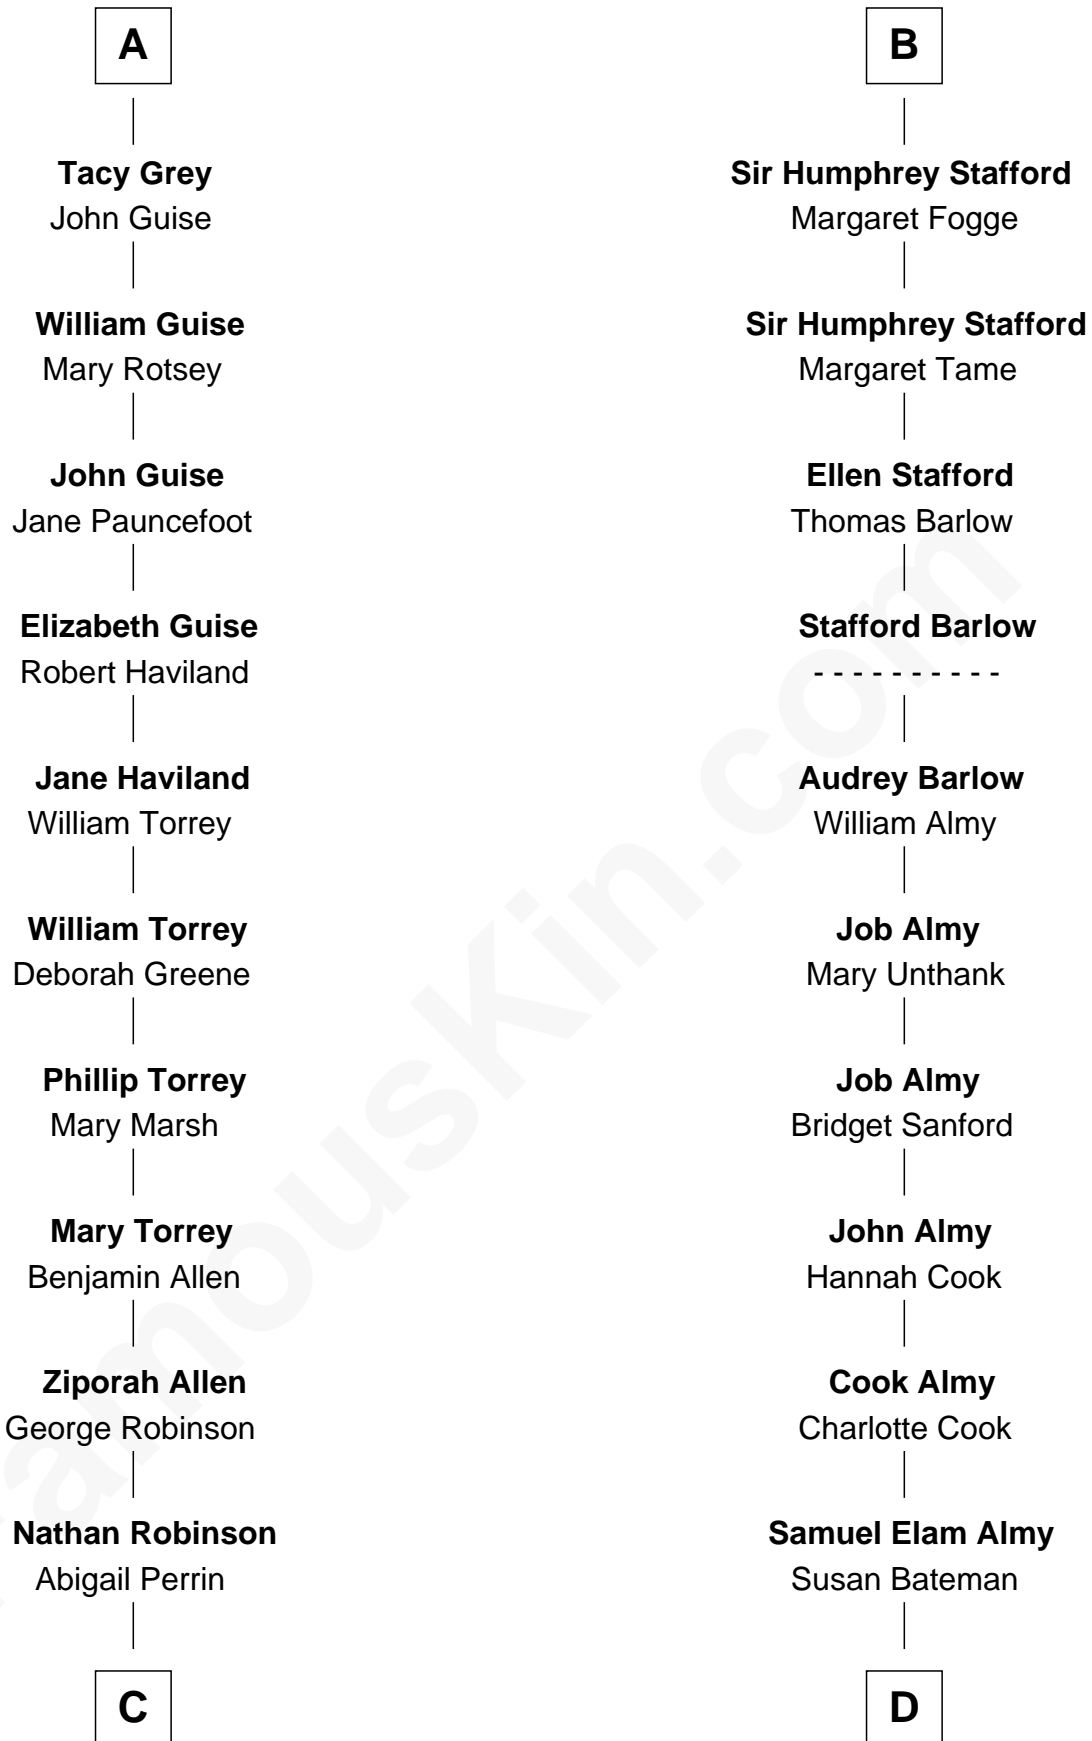

FamousKin.com Relationship Chart of

Raquel Welch

Movie Actress

20th cousin 1 time removed of

Marilyn Monroe

Actress, Model, and Singer

Nicholas de Stafford

C

Hannah Kent Robinson

Elbridge Gerry Hall

Justin Smith Hall

Sarah Mehitable Stanford

Emery Stanford Hall

Clara Louise Adams

Josephine Sarah Hall

Armando Carlos Tejada

Raquel Welch

aka Raquel Welch

D

Susan Bateman Almy

Charles Adams Gifford

Frederick Almy Gifford

Elizabeth Easton Tennant

Charles Stanley Gifford

Gladys Pearl Monroe

Marilyn Monroe

Actress, Model, and Singer