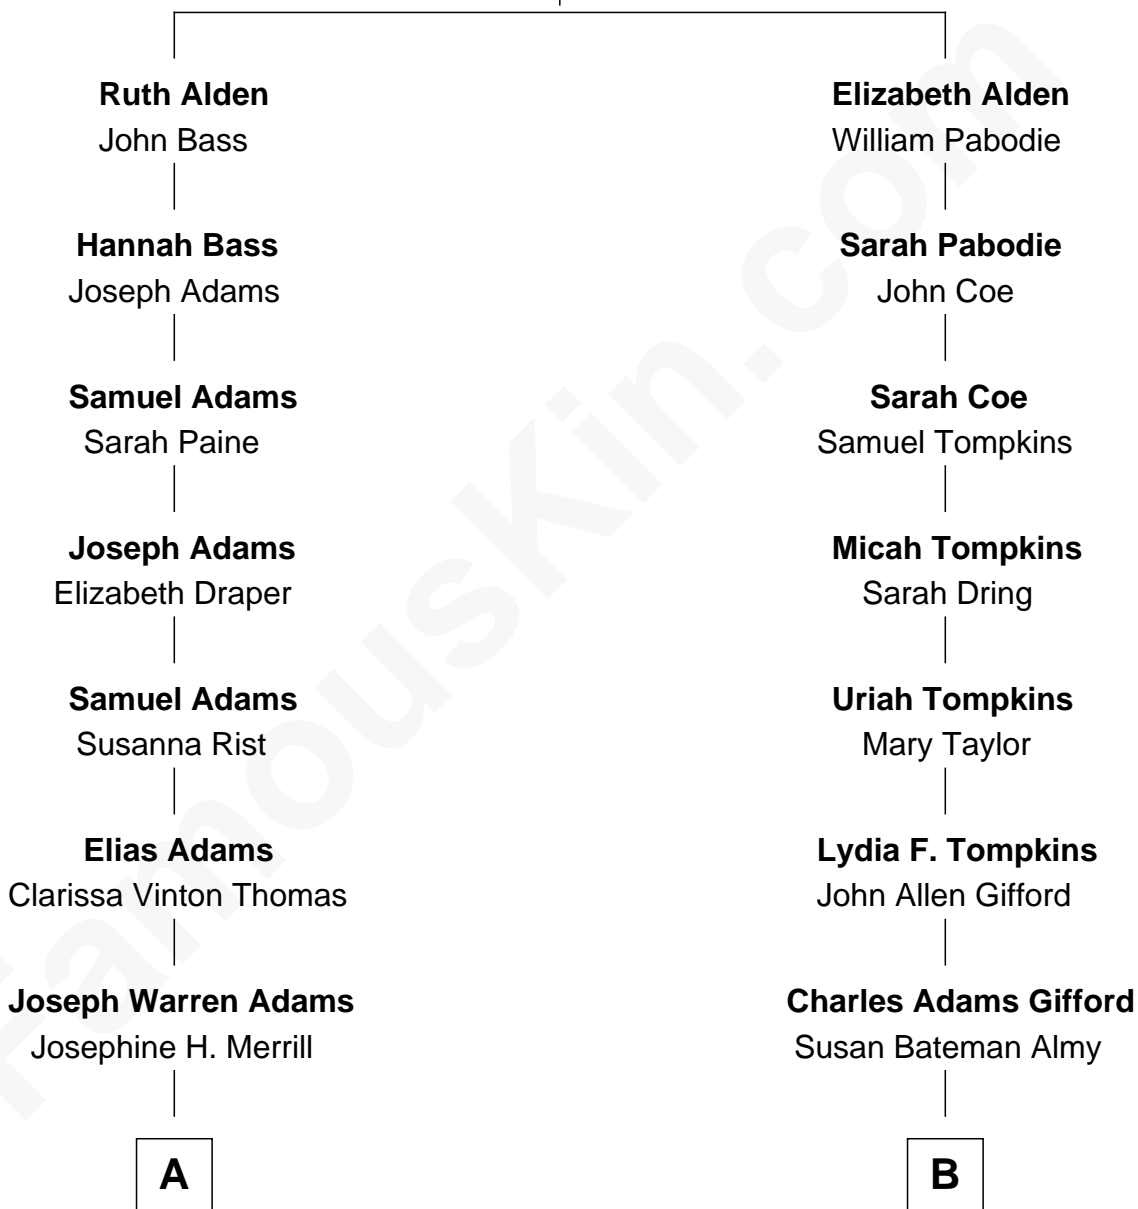

FamousKin.com Relationship Chart of

Raquel Welch

Movie Actress

9th cousin of

Marilyn Monroe

Actress, Model, and Singer

John Alden
Priscilla Mullins

A

Clara Louise Adams

Emery Stanford Hall

Josephine Sarah Hall

Armando Carlos Tejada

Raquel Welch

aka Raquel Welch

B

Frederick Almy Gifford

Elizabeth Easton Tennant

Charles Stanley Gifford

Gladys Pearl Monroe

Marilyn Monroe

Actress, Model, and Singer

FamousKin.com