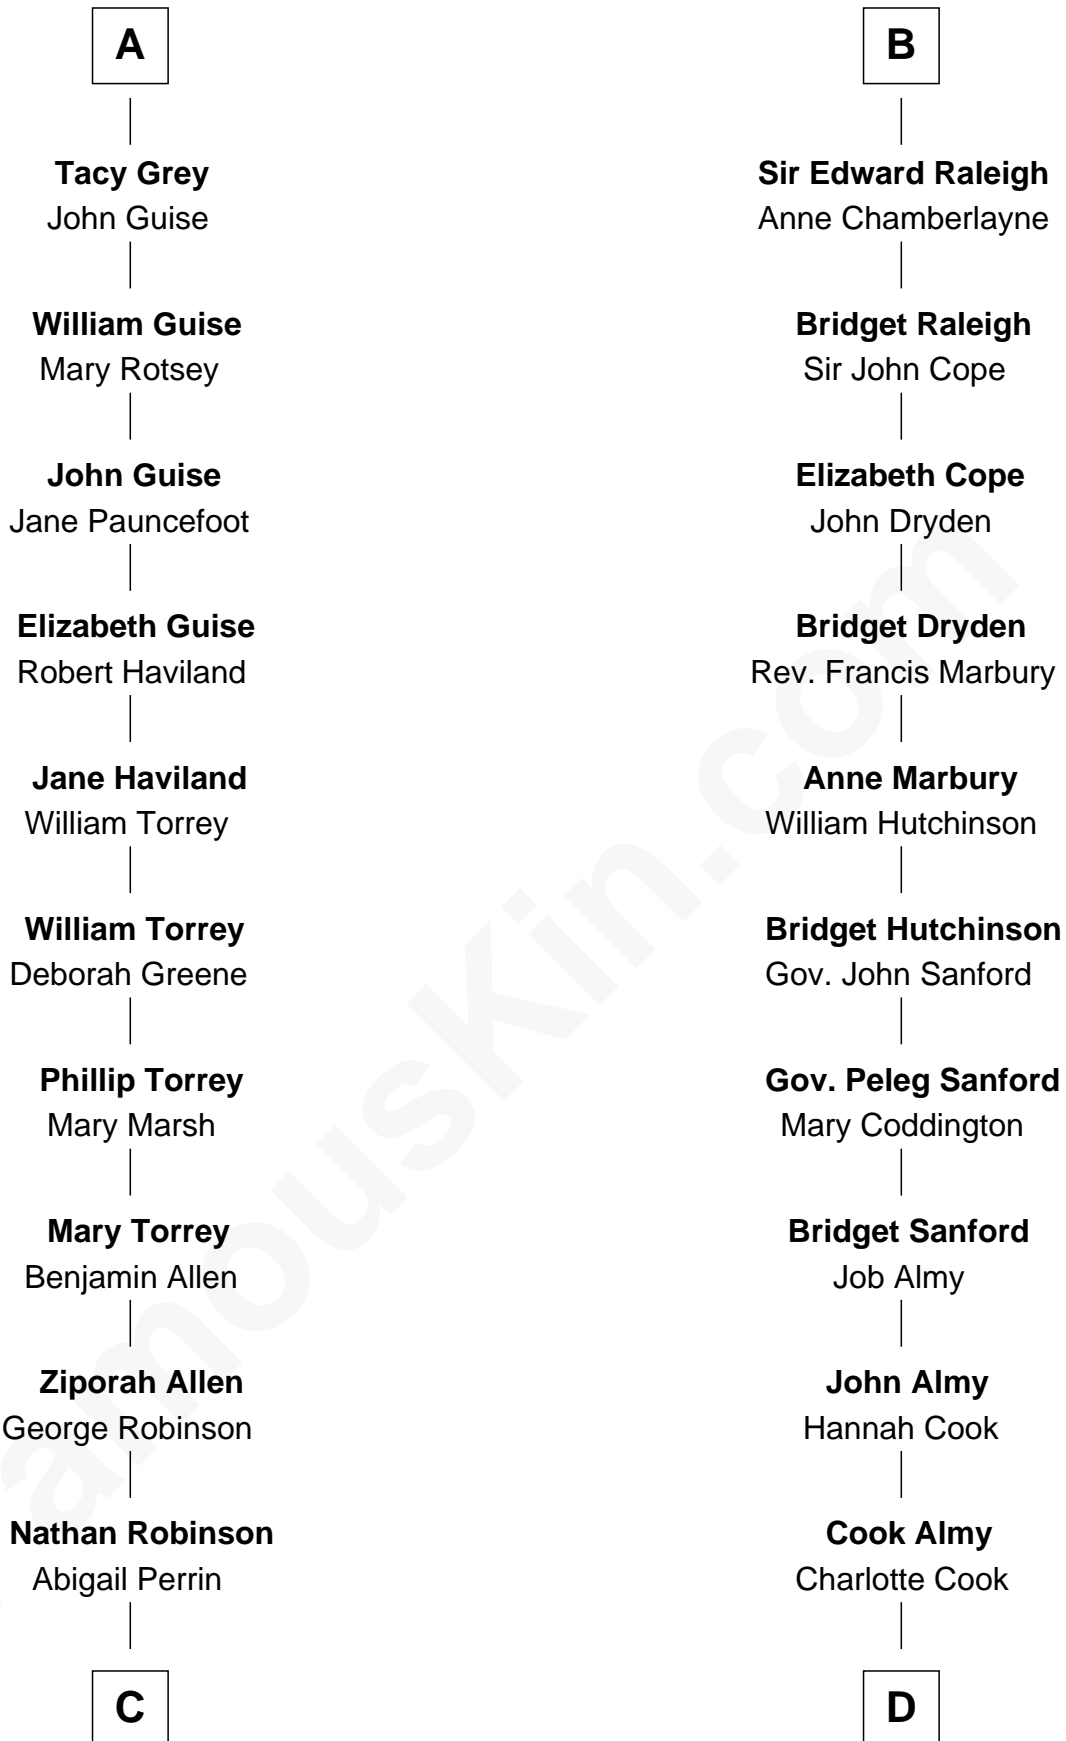

FamousKin.com Relationship Chart of

Raquel Welch

Movie Actress

21st cousin of

Marilyn Monroe

Actress, Model, and Singer

Isabella de Beauchamp

with husband
Sir Patrick de Chaworth

Edward Despencer
Elizabeth Burghersh

Elizabeth of Lancaster
John de Holand

Margaret Despencer
Robert de Ferrers

Constance de Holand
Sir John Grey

Phillippa Ferrers
Sir Thomas Greene

Sir Edmund Grey
Katherine Percy

Elizabeth Greene
William Raleigh

Anne Grey
Sir John Grey

Sir Edward Raleigh
Margaret Verney

Probable

A

B

C

Hannah Kent Robinson

aka Raquel Welch

D

Samuel Elam Almy

Susan Bateman

Susan Bateman Almy

Charles Adams Gifford

Frederick Almy Gifford

Elizabeth Easton Tennant