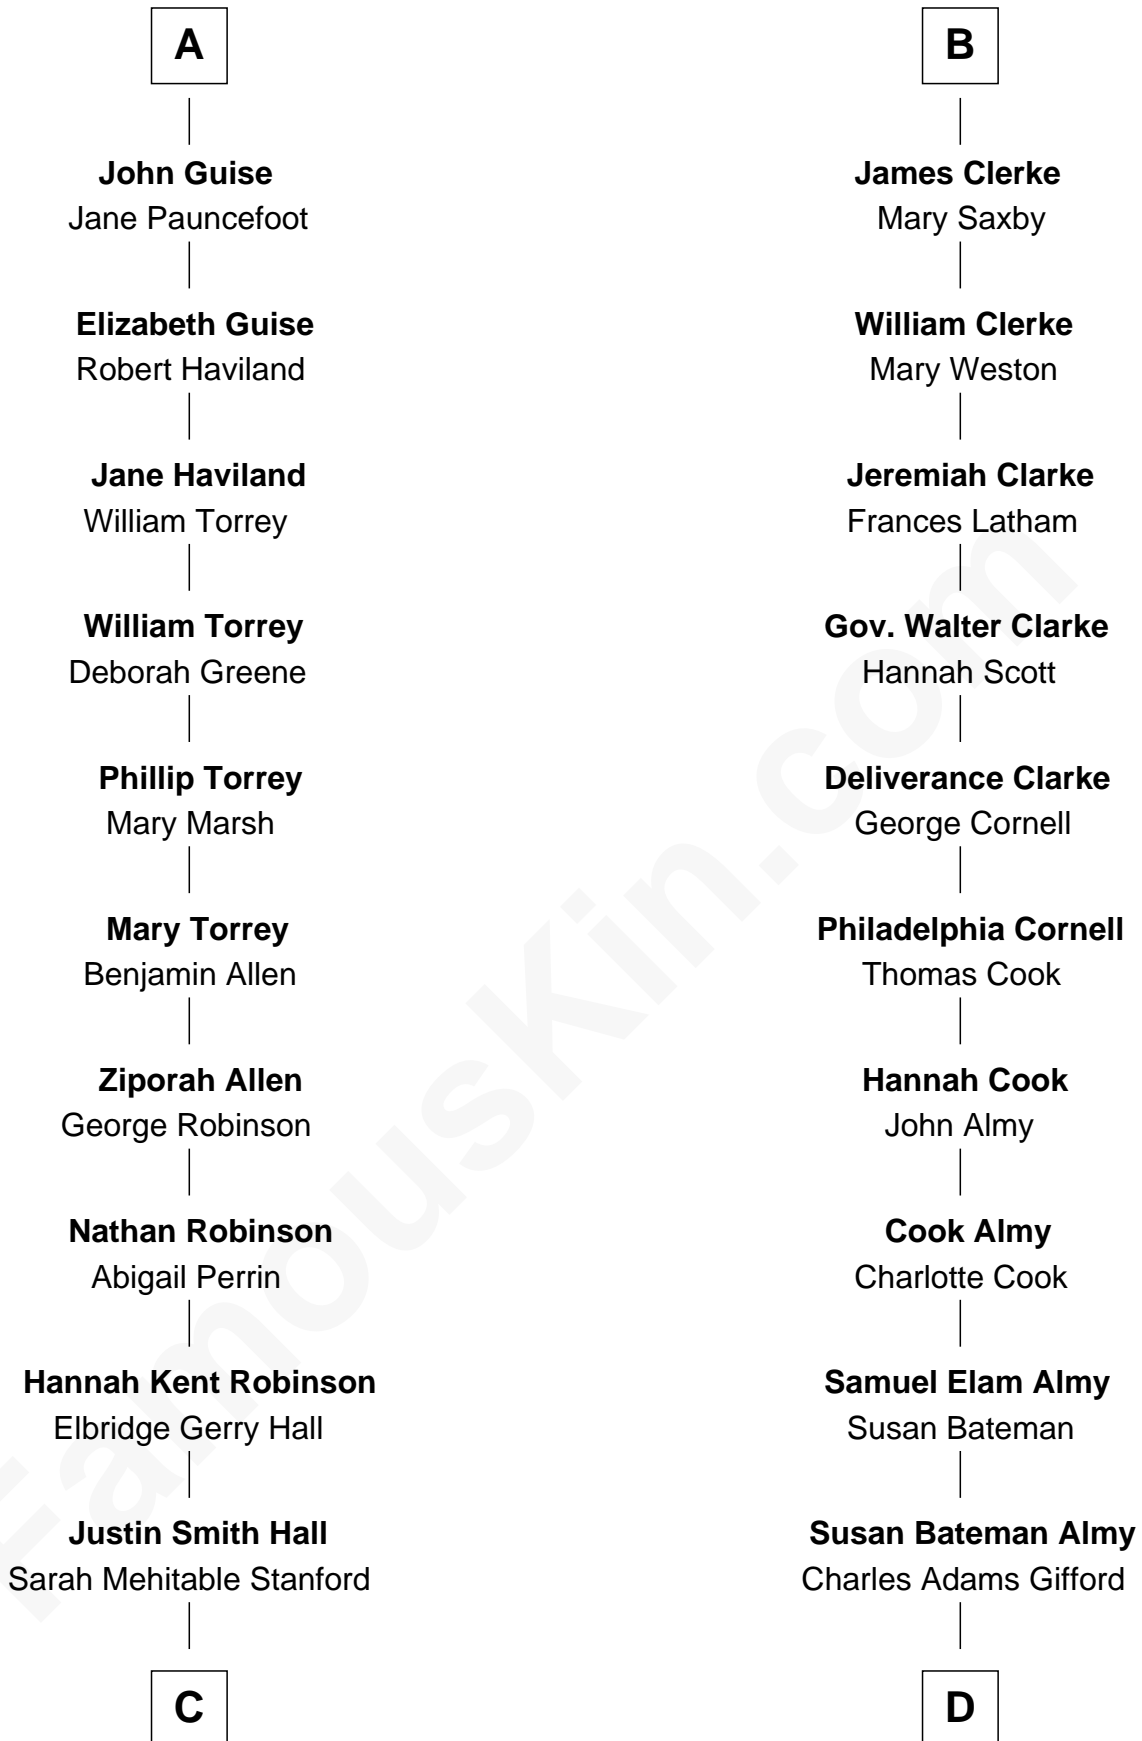

FamousKin.com Relationship Chart of

Raquel Welch

Movie Actress

19th cousin of

Marilyn Monroe

Actress, Model, and Singer

C

Emery Stanford Hall
Clara Louise Adams

Josephine Sarah Hall
Armando Carlos Tejada

Raquel Welch
aka Raquel Welch

D

Frederick Almy Gifford
Elizabeth Easton Tennant

Charles Stanley Gifford
Gladys Pearl Monroe

Marilyn Monroe
Actress, Model, and Singer