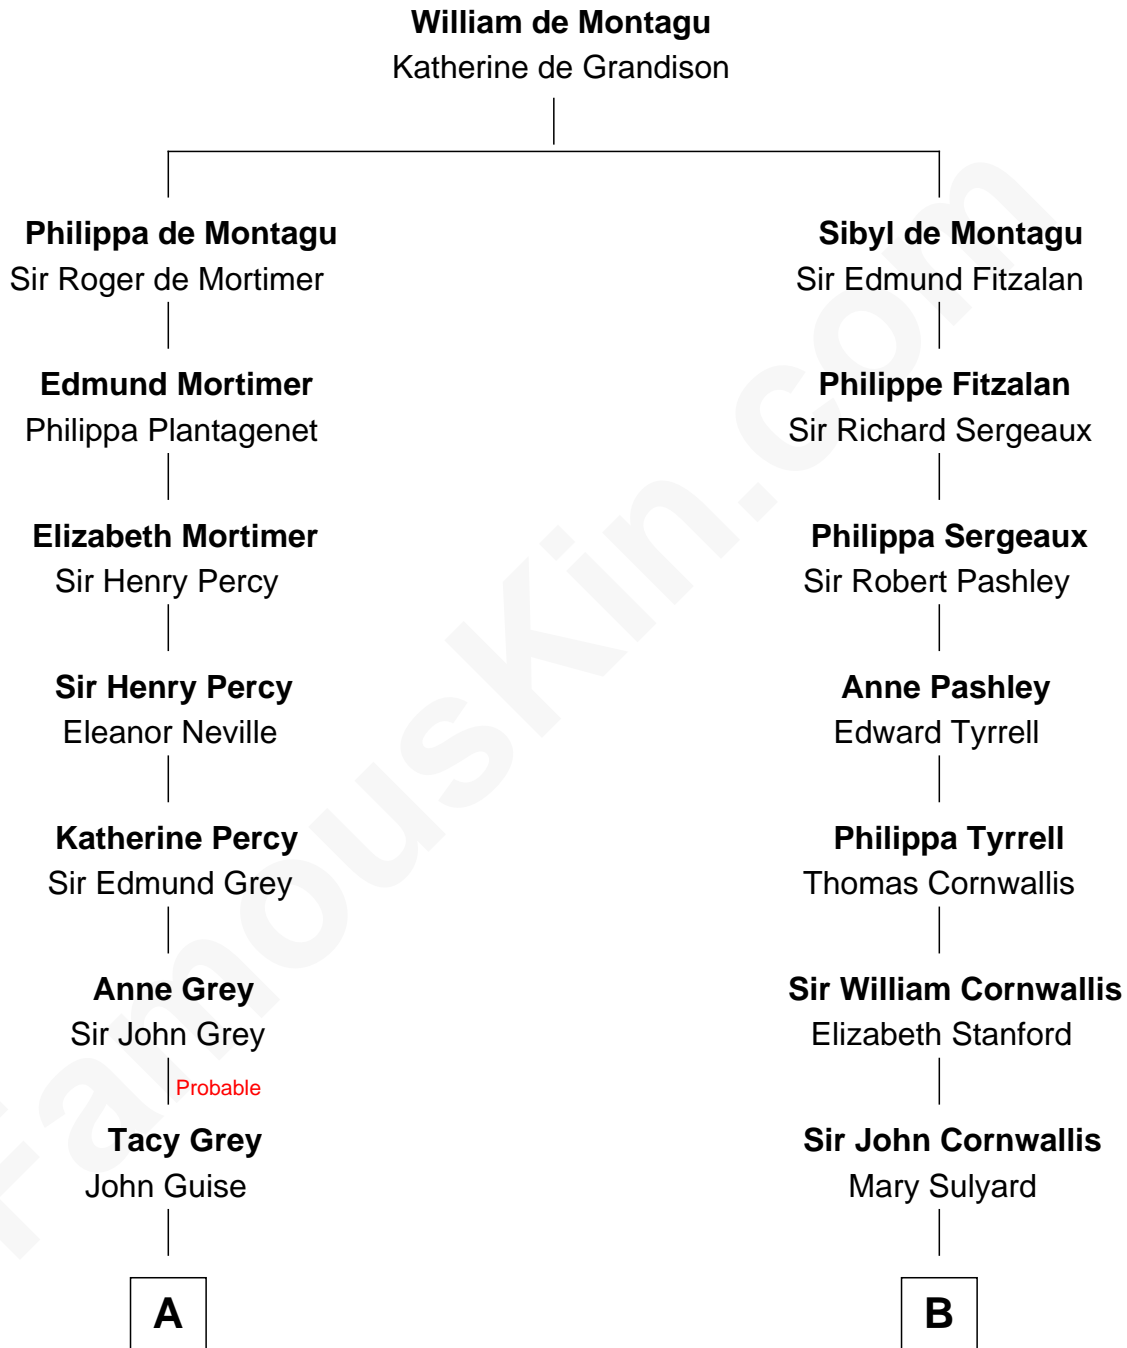

FamousKin.com Relationship Chart of

Raquel Welch

Movie Actress

20th cousin of

Marilyn Monroe

Actress, Model, and Singer

C

Justin Smith Hall
Sarah Mehitable Stanford

Emery Stanford Hall
Clara Louise Adams

Josephine Sarah Hall
Armando Carlos Tejada

Raquel Welch
aka Raquel Welch

D

Elizabeth Cutting Easton
William Congdon Tennant

Elizabeth Easton Tennant
Frederick Almy Gifford

Charles Stanley Gifford
Gladys Pearl Monroe

Marilyn Monroe
Actress, Model, and Singer