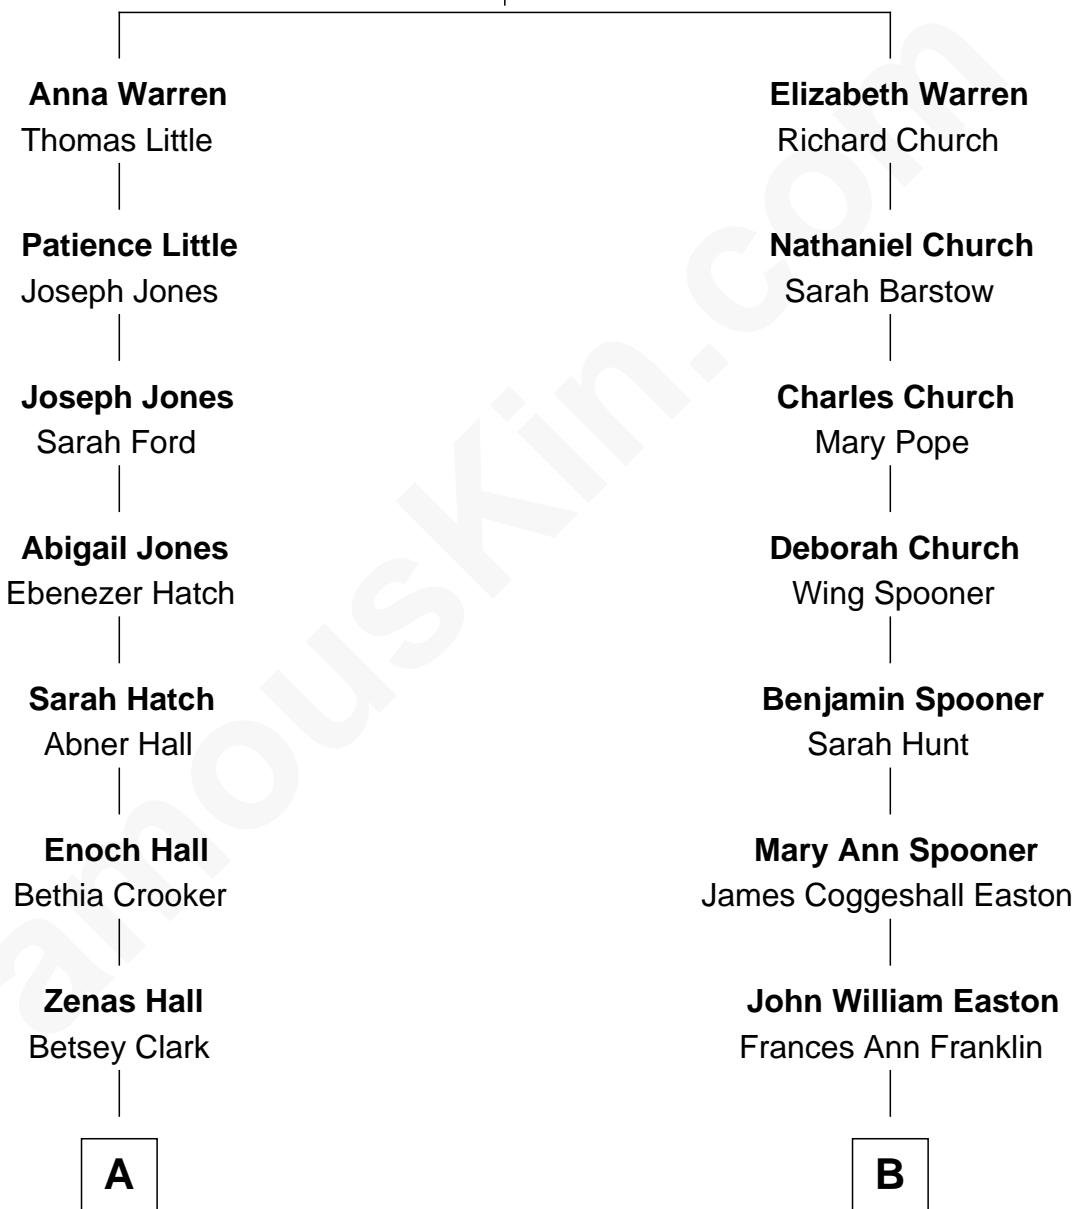

FamousKin.com Relationship Chart of

Raquel Welch

Movie Actress

10th cousin 1 time removed of

Marilyn Monroe

Actress, Model, and Singer

Richard Warren
Elizabeth Walker

A

Elbridge Gerry Hall
Hannah Kent Robinson

Justin Smith Hall
Sarah Mehitable Stanford

Emery Stanford Hall
Clara Louise Adams

Josephine Sarah Hall
Armando Carlos Tejada

Raquel Welch
aka Raquel Welch

B

Elizabeth Cutting Easton
William Congdon Tennant

Elizabeth Easton Tennant
Frederick Almy Gifford

Charles Stanley Gifford
Gladys Pearl Monroe

Marilyn Monroe
Actress, Model, and Singer