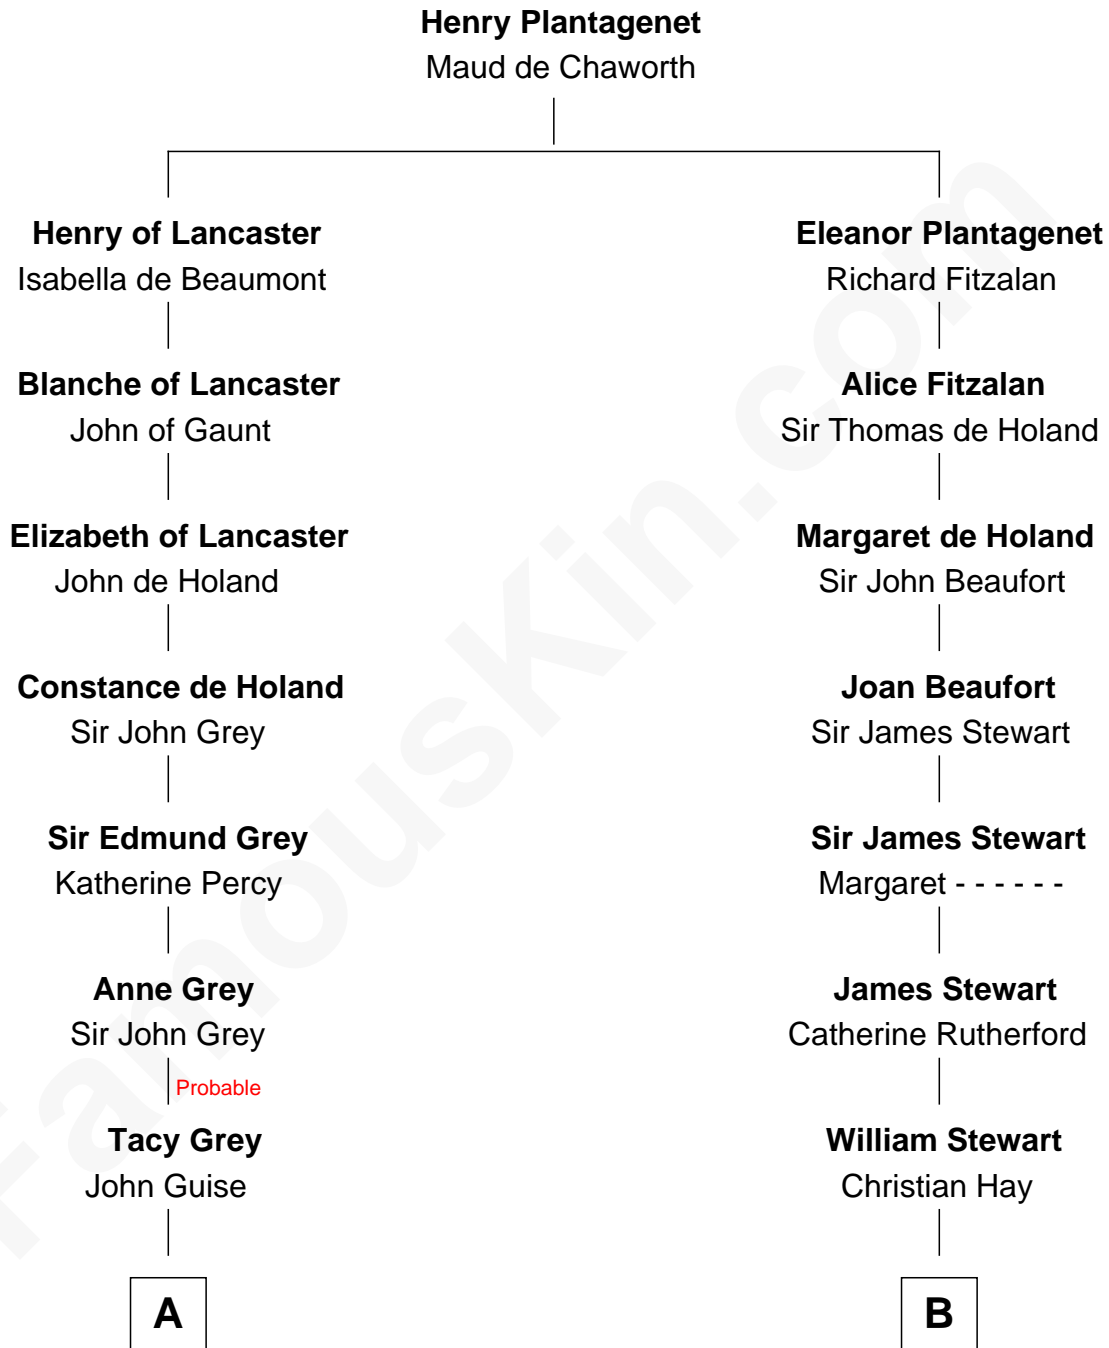

FamousKin.com Relationship Chart of

Raquel Welch

Movie Actress

16th cousin 4 times removed of

Noel Coward

Playwright, Actor, and Songwriter

C

Justin Smith Hall
Sarah Mehitable Stanford

Emery Stanford Hall
Clara Louise Adams

Josephine Sarah Hall
Armando Carlos Tejada

Raquel Welch
aka Raquel Welch

FamousKin.com