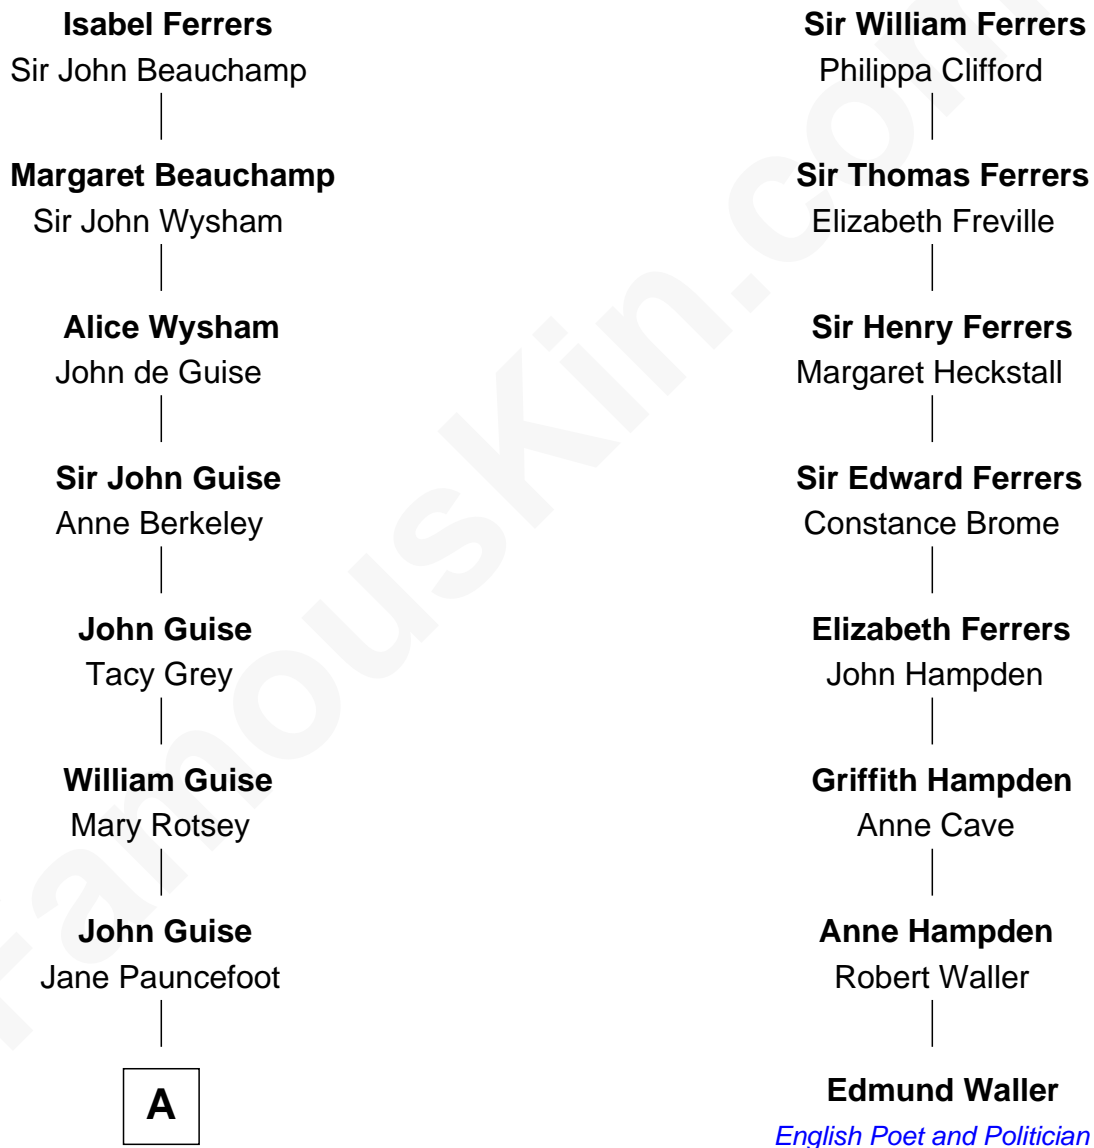

FamousKin.com Relationship Chart of

Raquel Welch

Movie Actress

7th cousin 11 times removed of

Edmund Waller

English Poet and Politician

Sir Henry de Ferrers

Joan de Poynings

A

Elizabeth Guise

Robert Haviland

Jane Haviland

William Torrey

William Torrey

Deborah Greene

Phillip Torrey