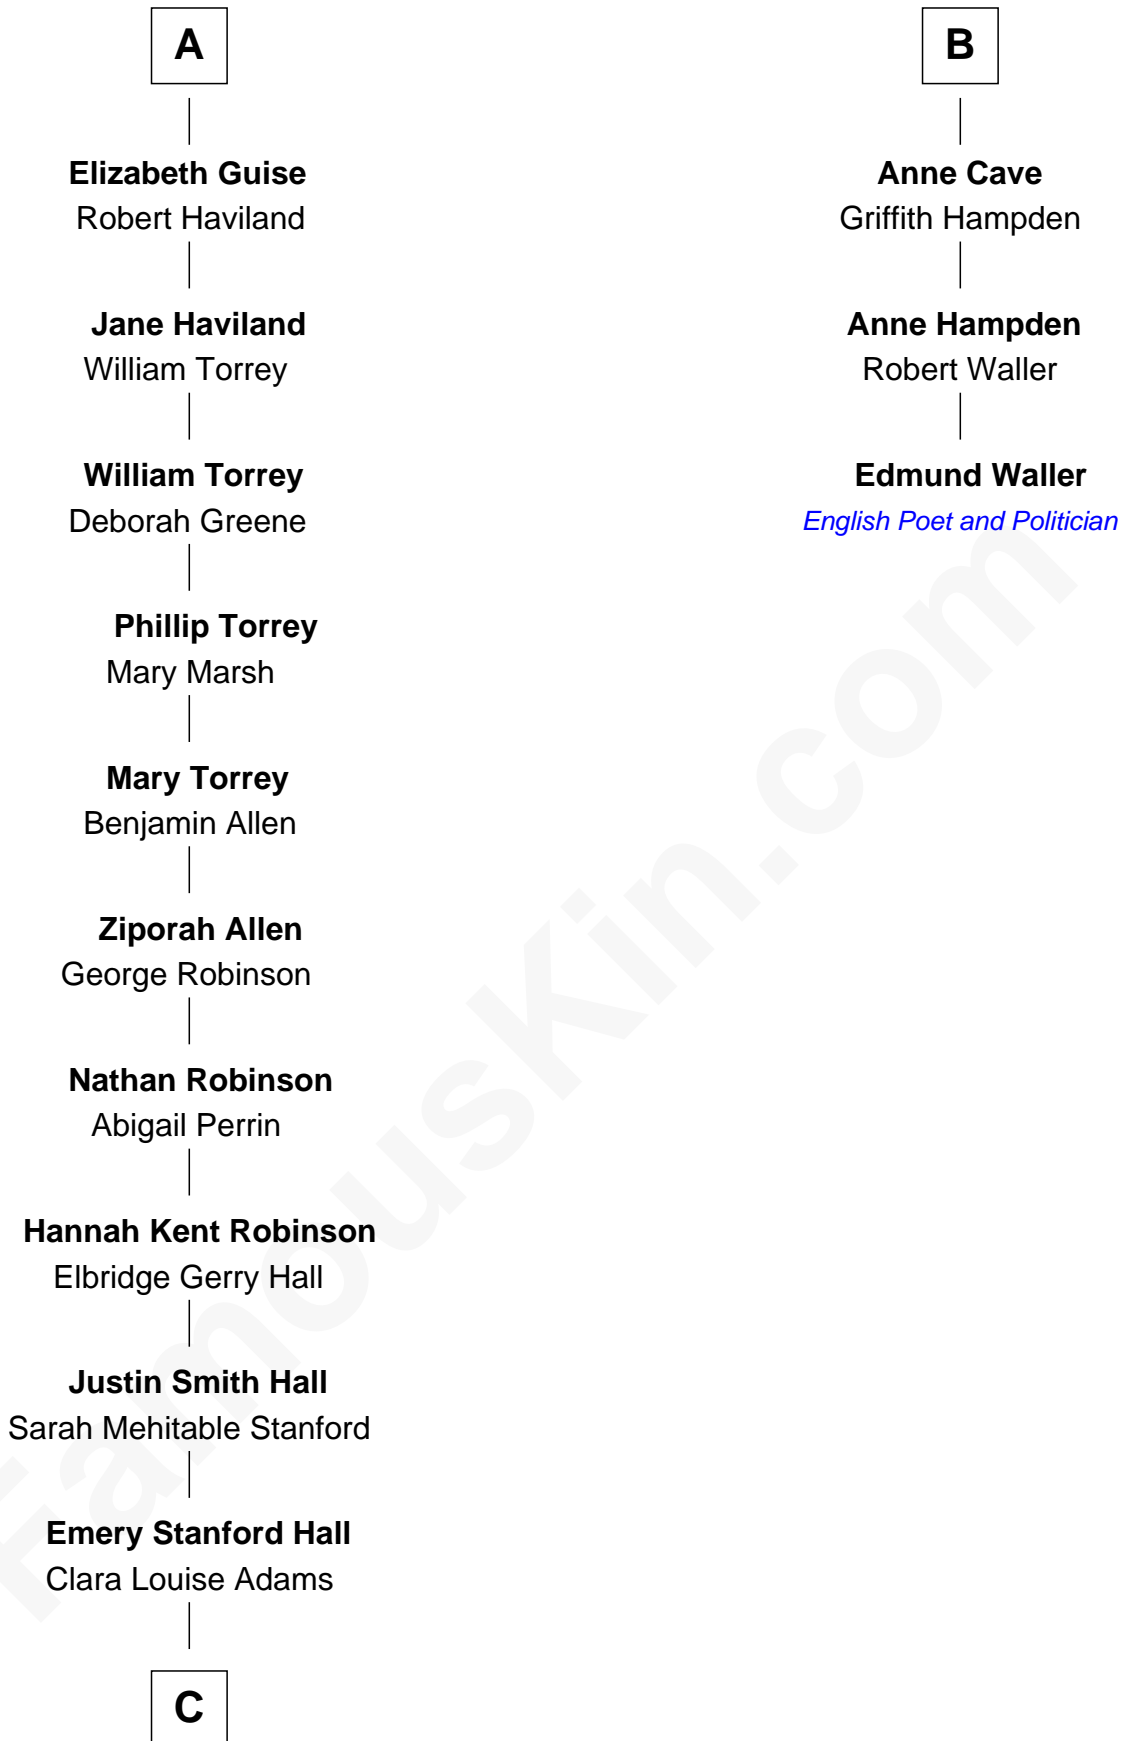

# FamousKin.com Relationship Chart of

**Raquel Welch**

*Movie Actress*

9th cousin 9 times removed of

**Edmund Waller**

*English Poet and Politician*

Josephine Sarah Hall  
Armando Carlos Tejada

Raquel Welch  
*aka Raquel Welch*

FamousKin.com