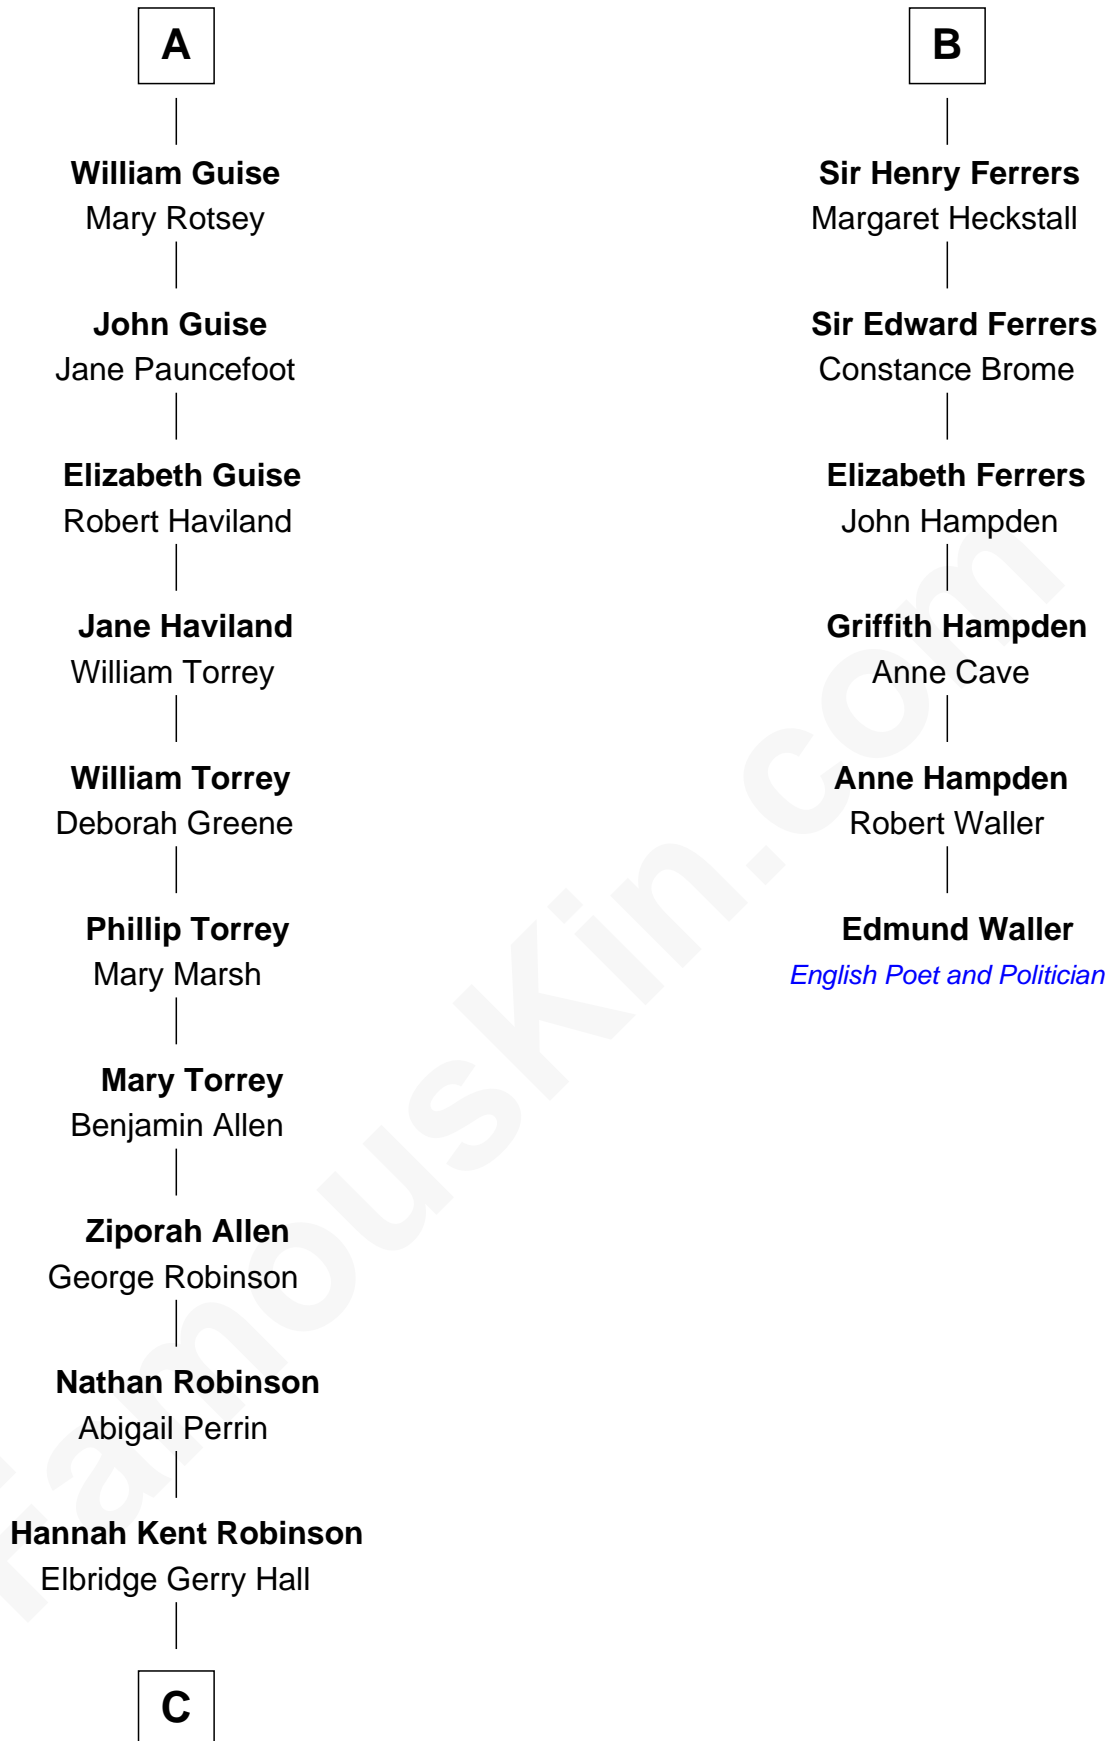

FamousKin.com Relationship Chart of

Raquel Welch

Movie Actress

12th cousin 8 times removed of

Edmund Waller

English Poet and Politician

C

Justin Smith Hall
Sarah Mehitable Stanford

Emery Stanford Hall
Clara Louise Adams

Josephine Sarah Hall
Armando Carlos Tejada

Raquel Welch
aka Raquel Welch

FamousKin.com