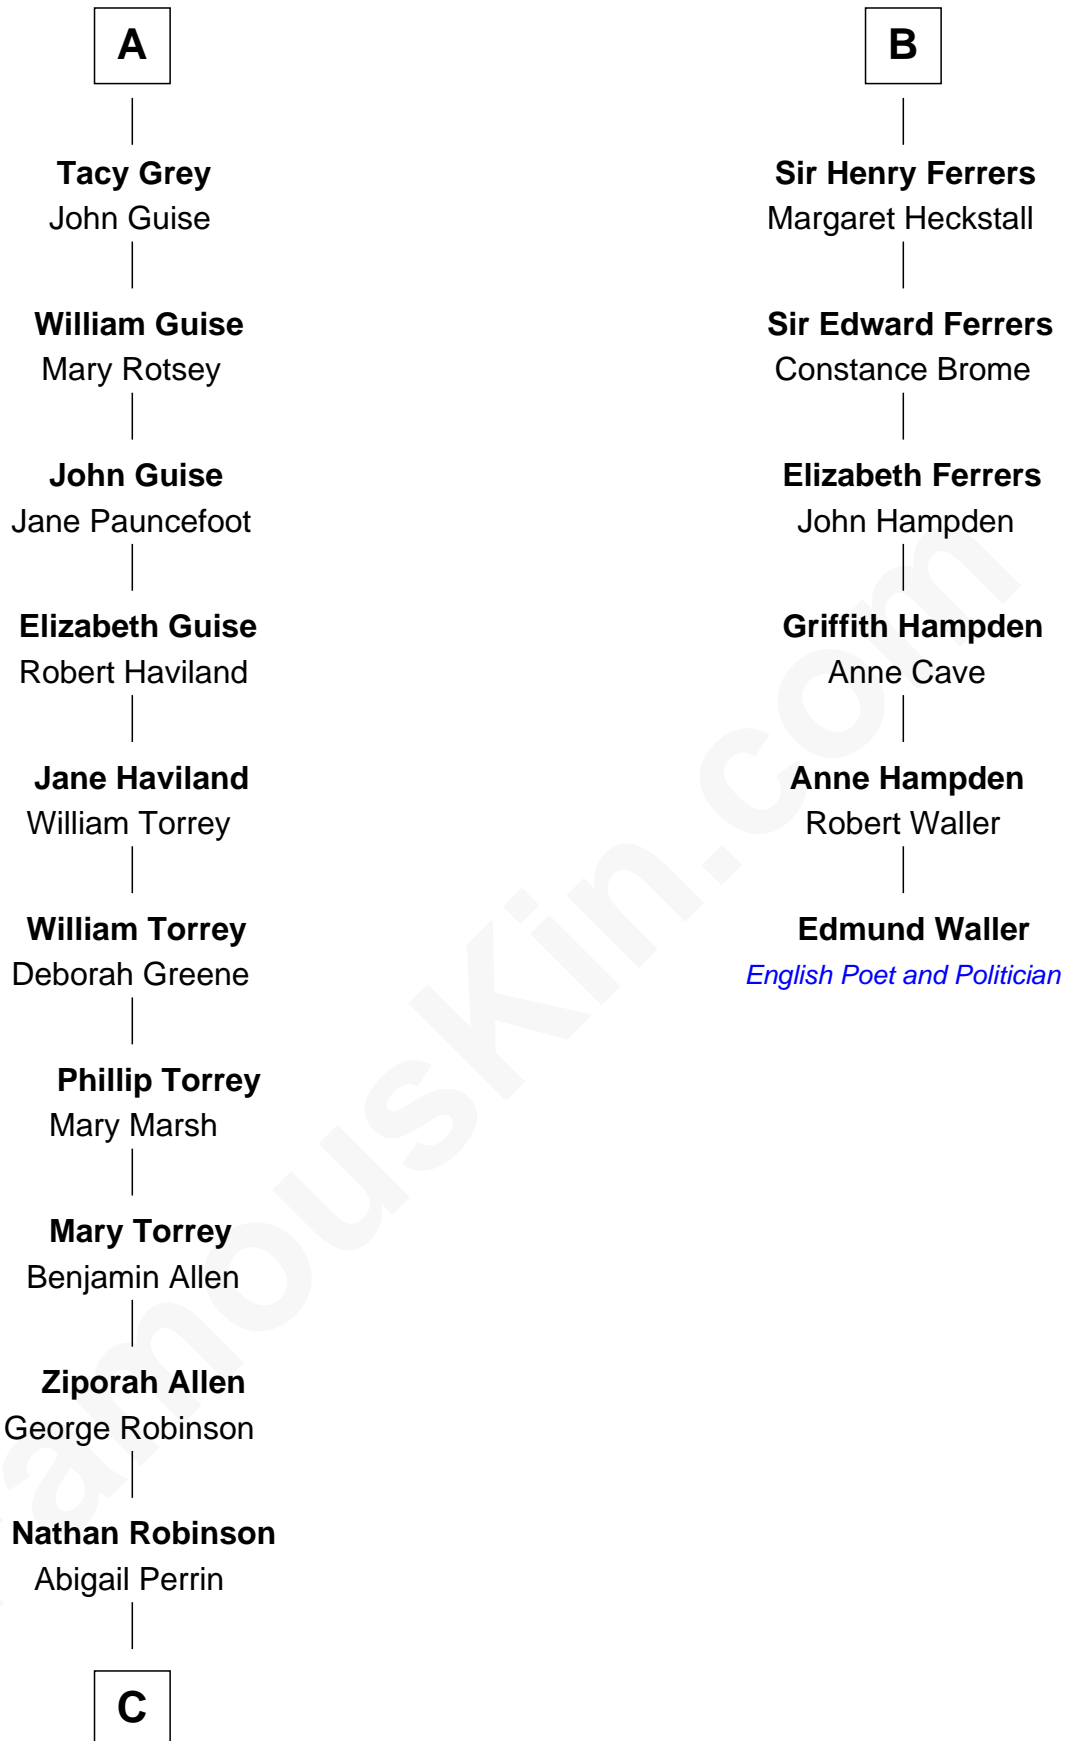

FamousKin.com Relationship Chart of

Raquel Welch

Movie Actress

12th cousin 9 times removed of

Edmund Waller

English Poet and Politician

C

Hannah Kent Robinson