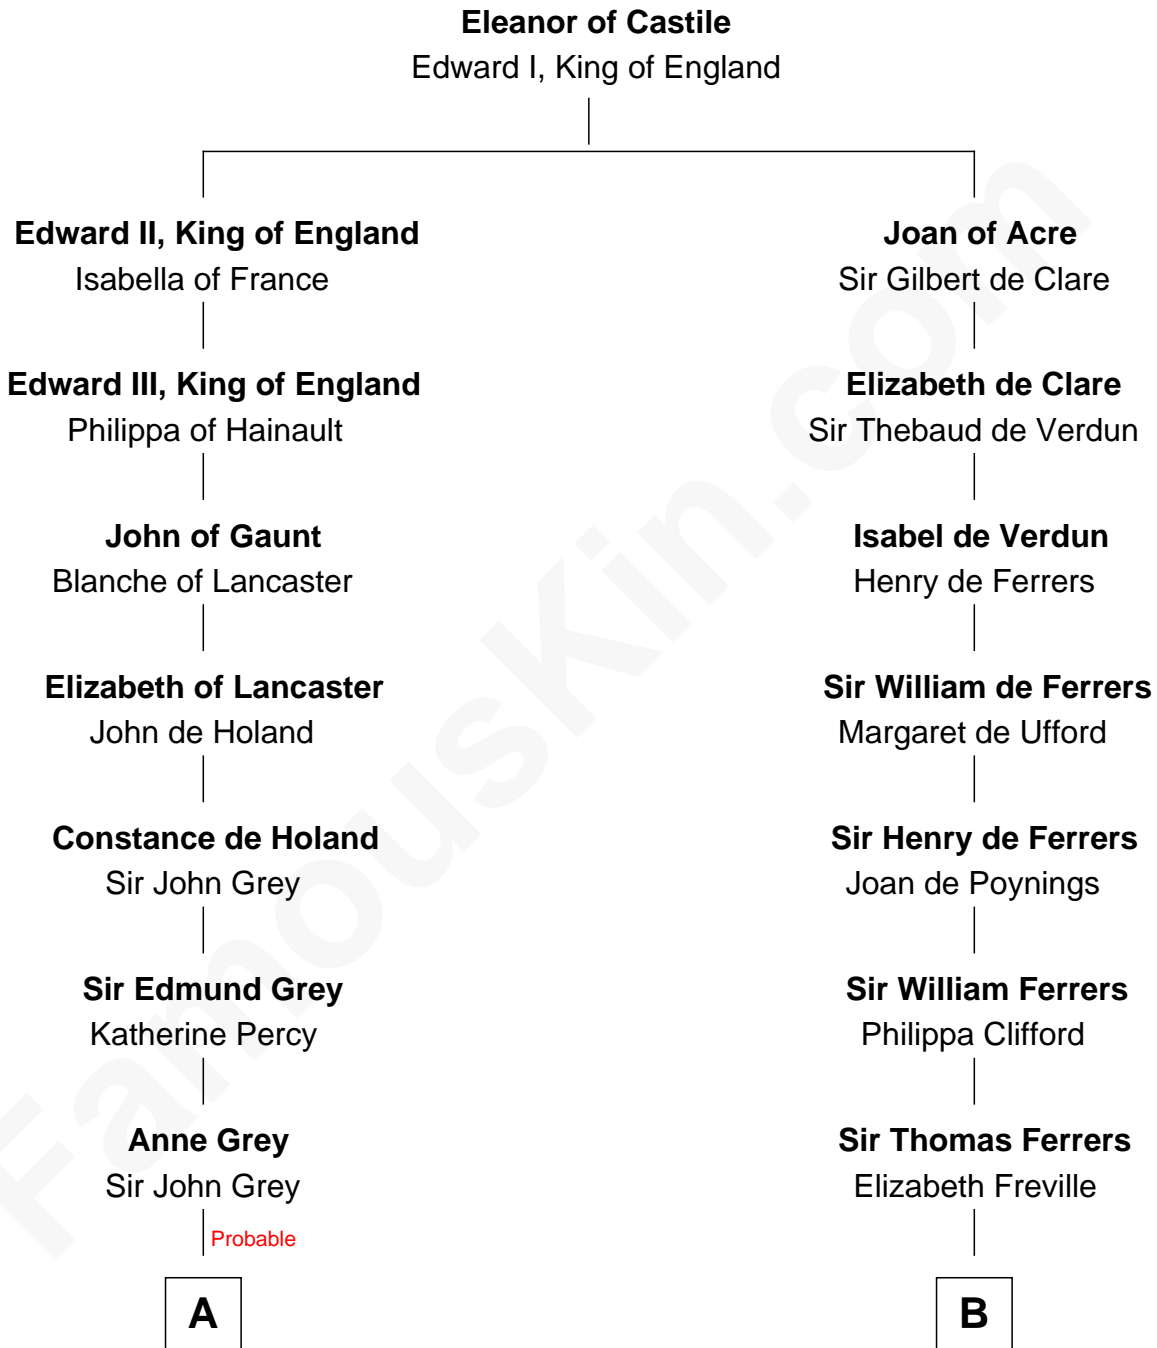

FamousKin.com Relationship Chart of

Raquel Welch

Movie Actress

12th cousin 9 times removed of

Edmund Waller

English Poet and Politician

C

Hannah Kent Robinson