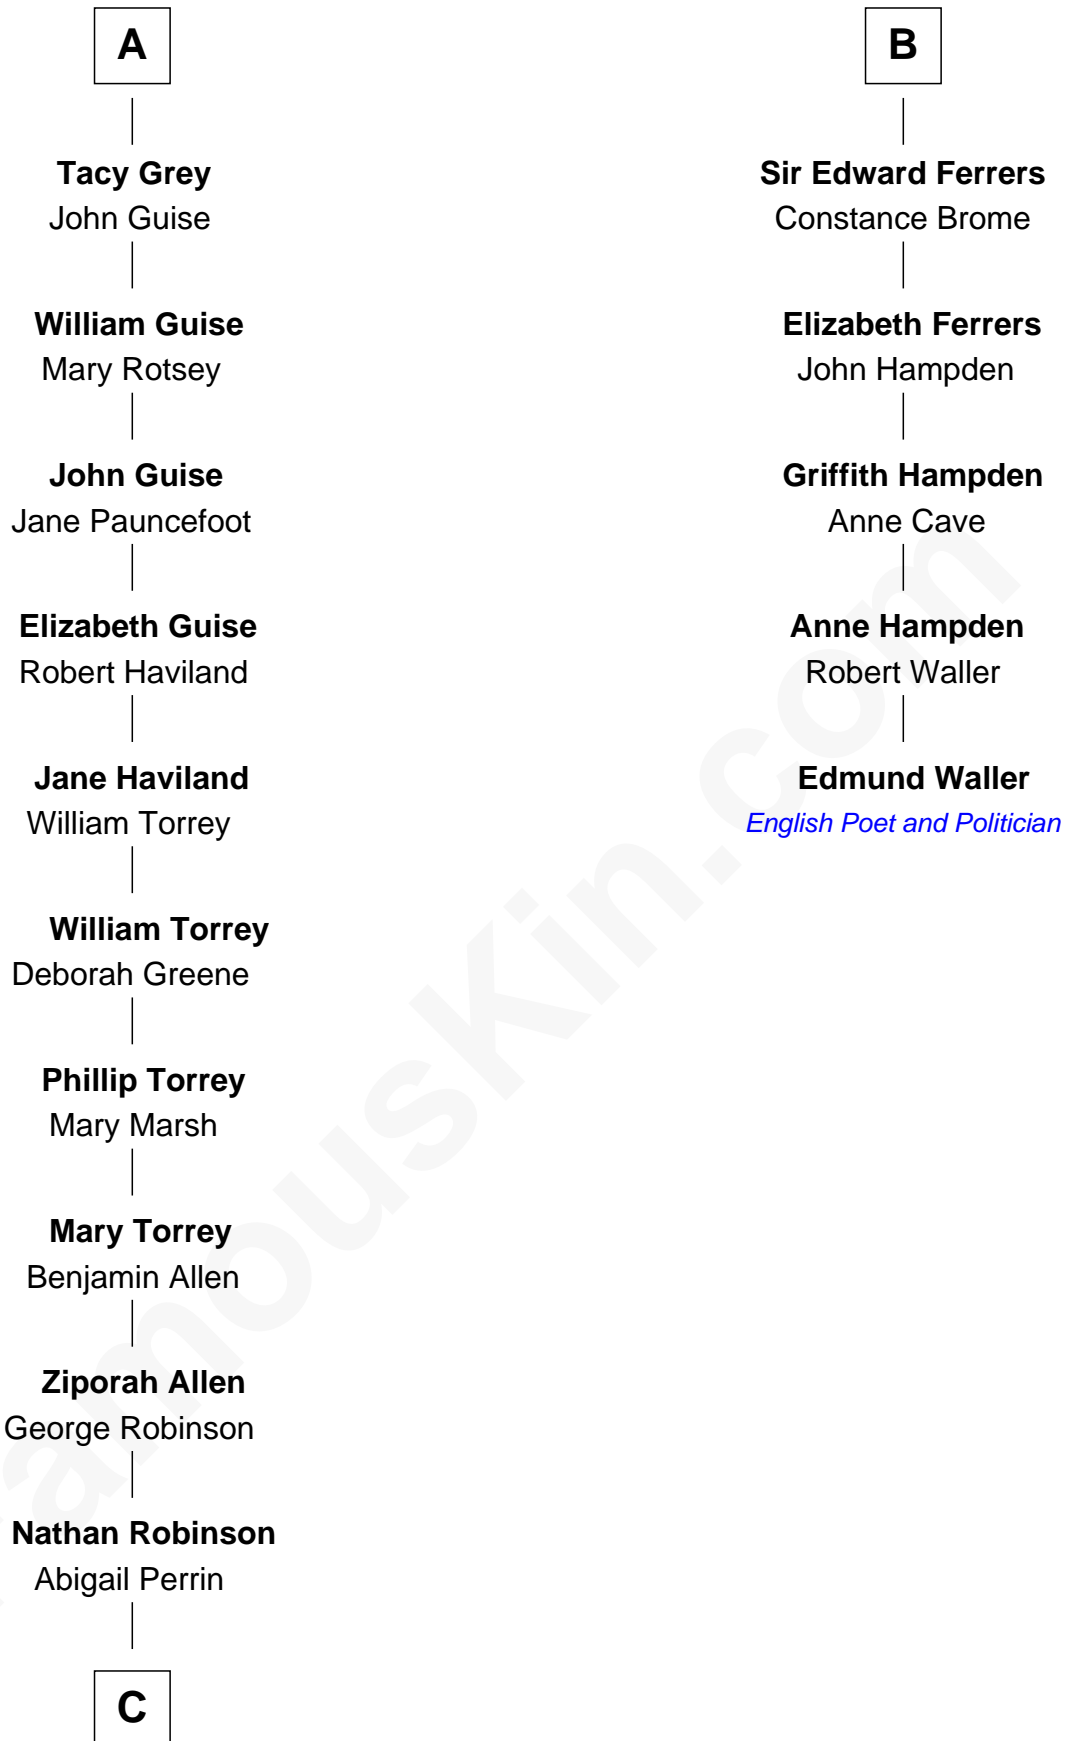

FamousKin.com Relationship Chart of

Raquel Welch

Movie Actress

11th cousin 10 times removed of

Edmund Waller

English Poet and Politician

Sir Gilbert de Clare

Joan of Acre

Sir William Ferrers

Philippa Clifford

Sir Thomas Ferrers

Elizabeth Freville

Sir Henry Ferrers

Margaret Heckstall

B

C