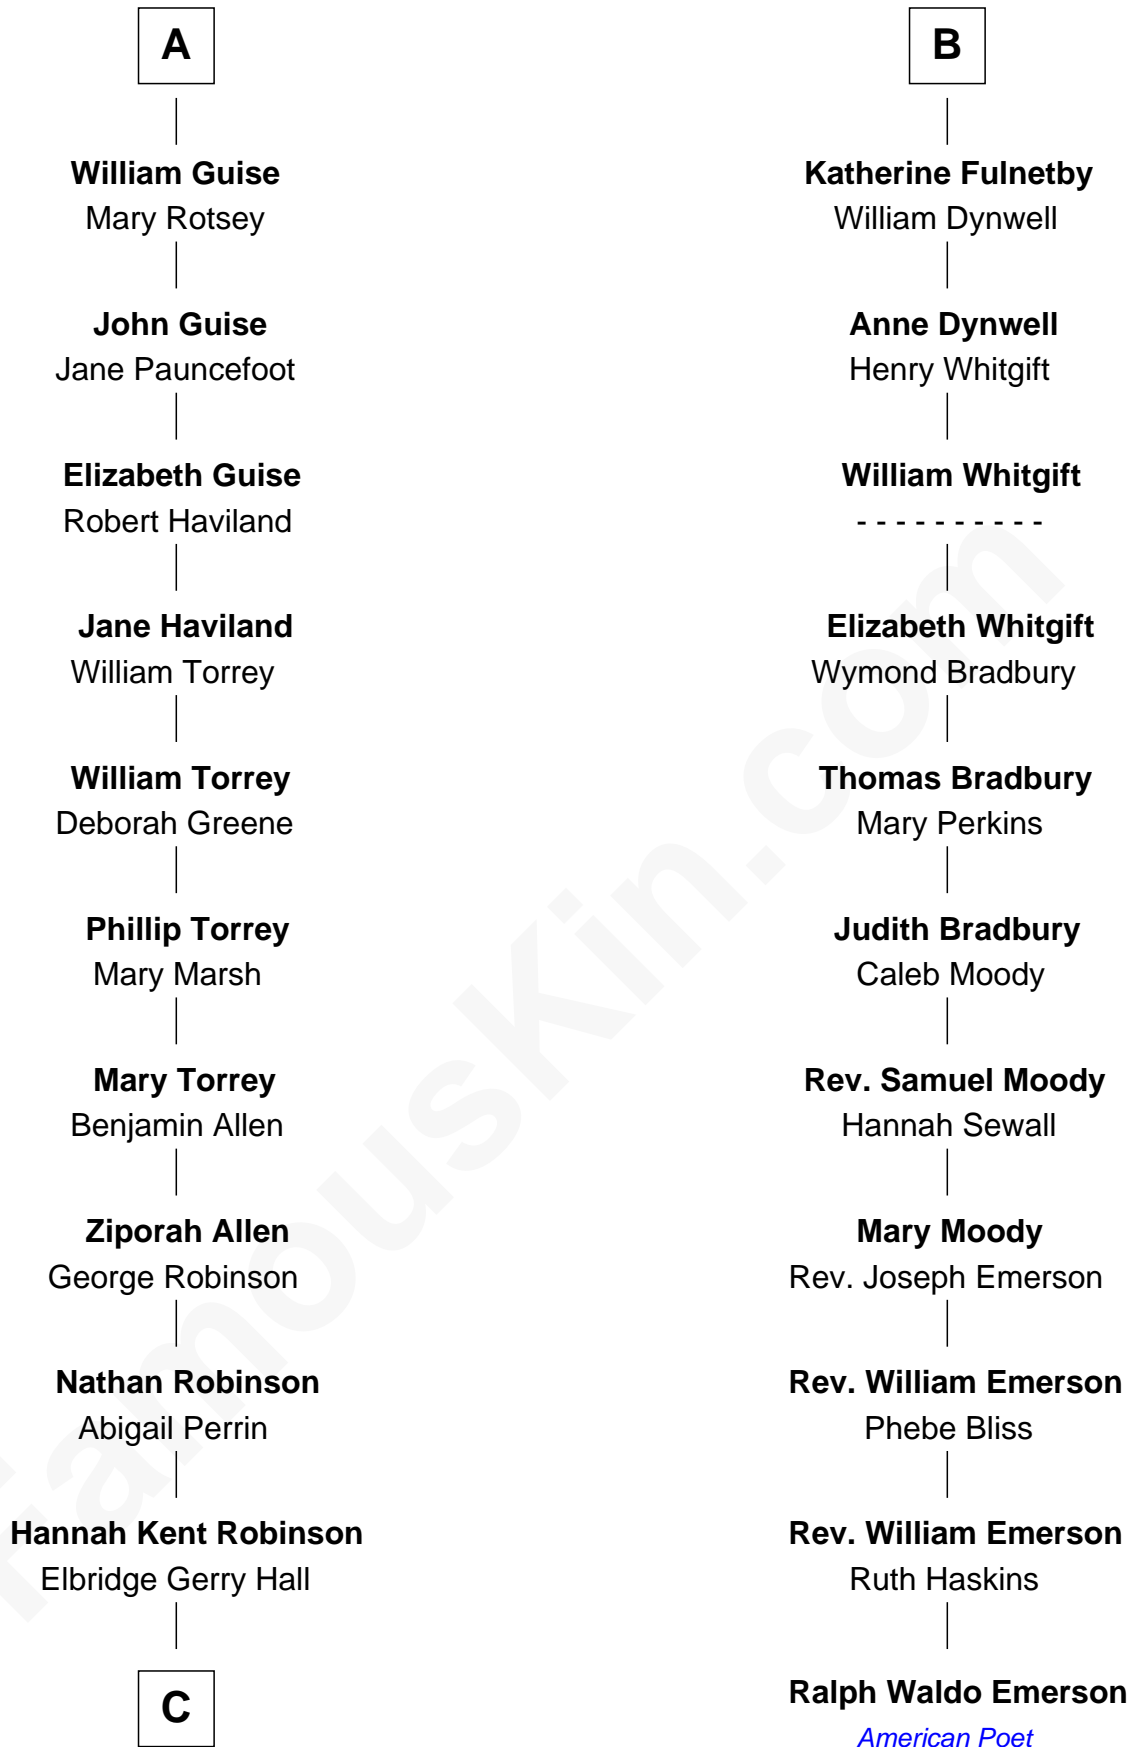

FamousKin.com Relationship Chart of

Raquel Welch

Movie Actress

17th cousin 3 times removed of

Ralph Waldo Emerson

American Poet

Henry Plantagenet

Maud de Chaworth

Sir Edmund Grey

Katherine Percy

Anne Grey

Sir John Grey

Probable

Tacy Grey

John Guise

A

Joan of Lancaster

John de Mowbray

John de Mowbray

Elizabeth de Segrave

Eleanor de Mowbray

John de Welles

Eudo de Welles

Maud de Greystoke

Sir Lionel de Welles

Joan de Waterton

Margaret de Welles

Sir Thomas Dymoke

Jane Dymoke

John Fulnetby

B

C