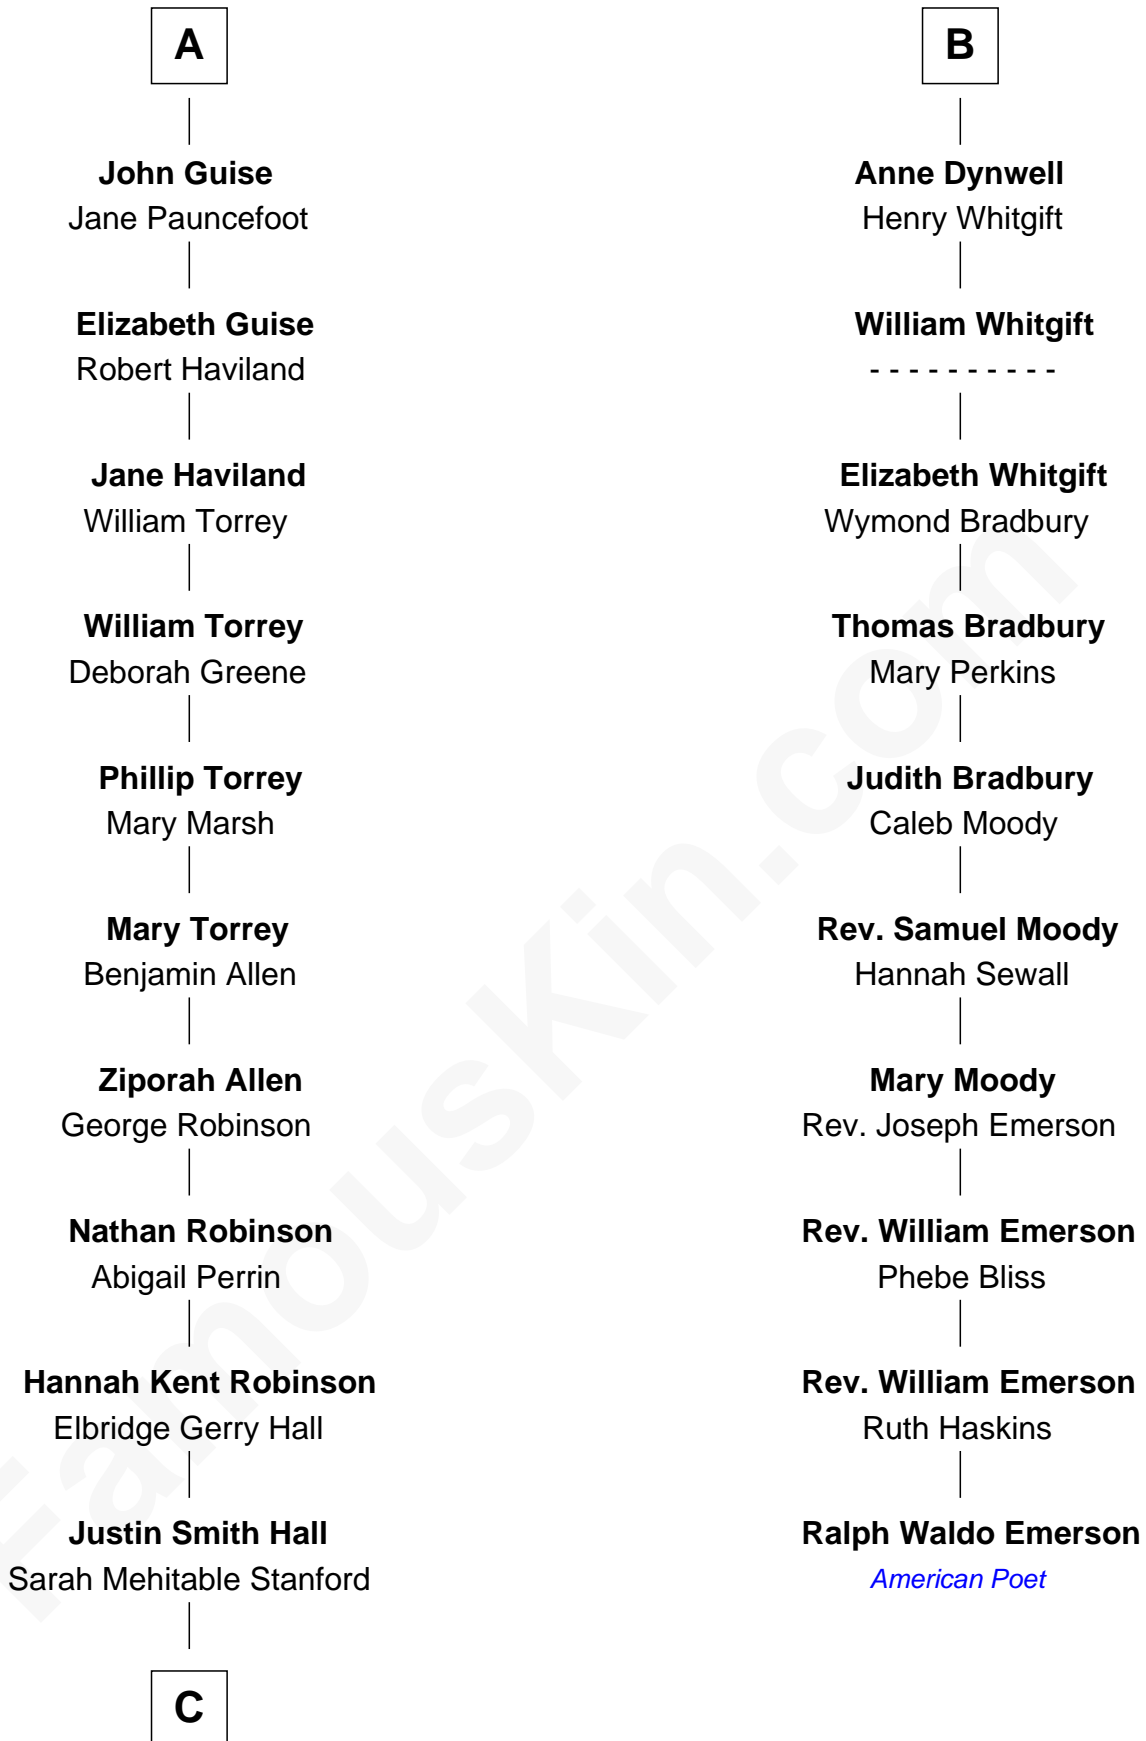

FamousKin.com Relationship Chart of

Raquel Welch

Movie Actress

16th cousin 3 times removed of

Ralph Waldo Emerson

American Poet

C

—
Emery Stanford Hall
Clara Louise Adams

—
Josephine Sarah Hall
Armando Carlos Tejada

—
Raquel Welch
aka Raquel Welch

FamousKin.com