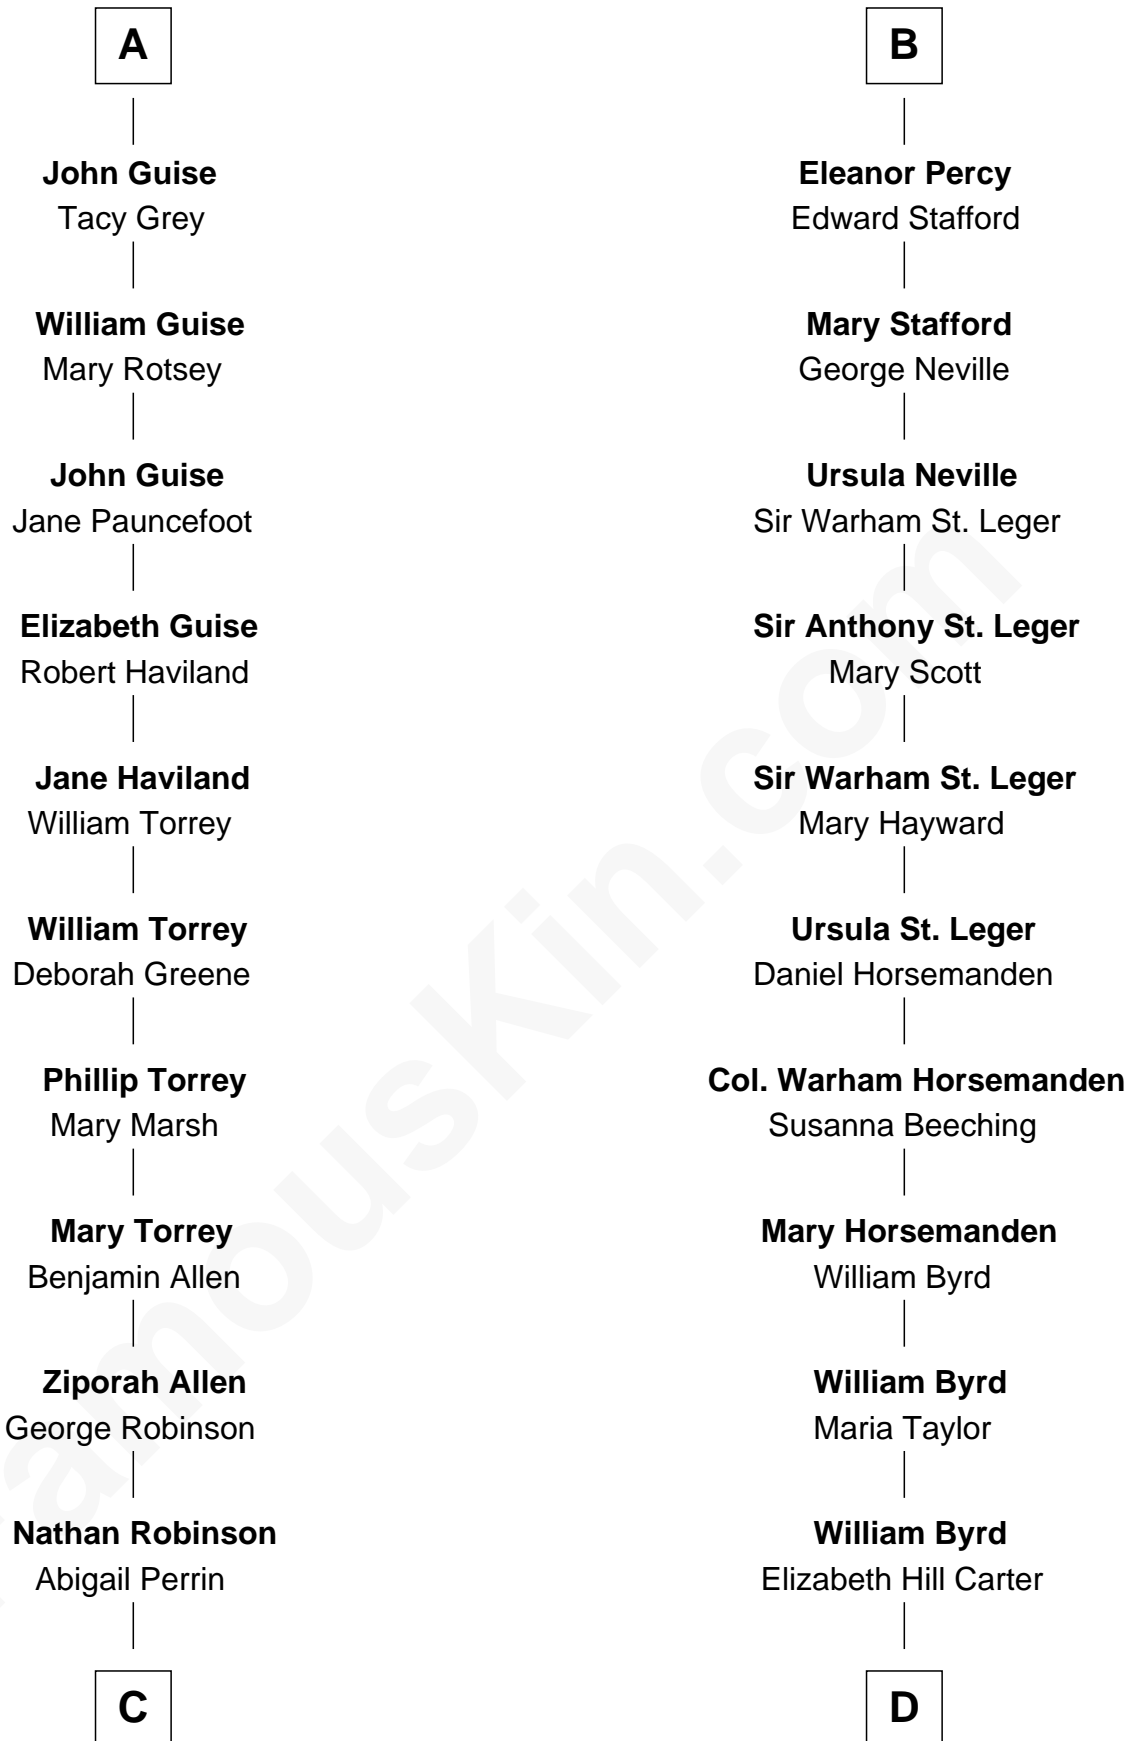

# FamousKin.com Relationship Chart of

**Raquel Welch**

*Movie Actress*

21st cousin of

**Admiral Richard Byrd**

*Polar Explorer*

**Sir Thebaud de Verdun**

*with wife*  
*Elizabeth de Clare*

Elizabeth Bromwich

**Margaret Beauchamp**

Sir John Wysham

**Sir Walter Devereux**

Elizabeth Merbery

**Alice Wysham**

John de Guise

**Anne Devereux**

William Herbert

**Sir John Guise**

Anne Berkeley

**Maud Herbert**

Henry Percy

**A**

**B**

**C**

**Hannah Kent Robinson**

Elbridge Gerry Hall

**Justin Smith Hall**

Sarah Mehitable Stanford

**Emery Stanford Hall**

Clara Louise Adams

**Josephine Sarah Hall**

Armando Carlos Tejada