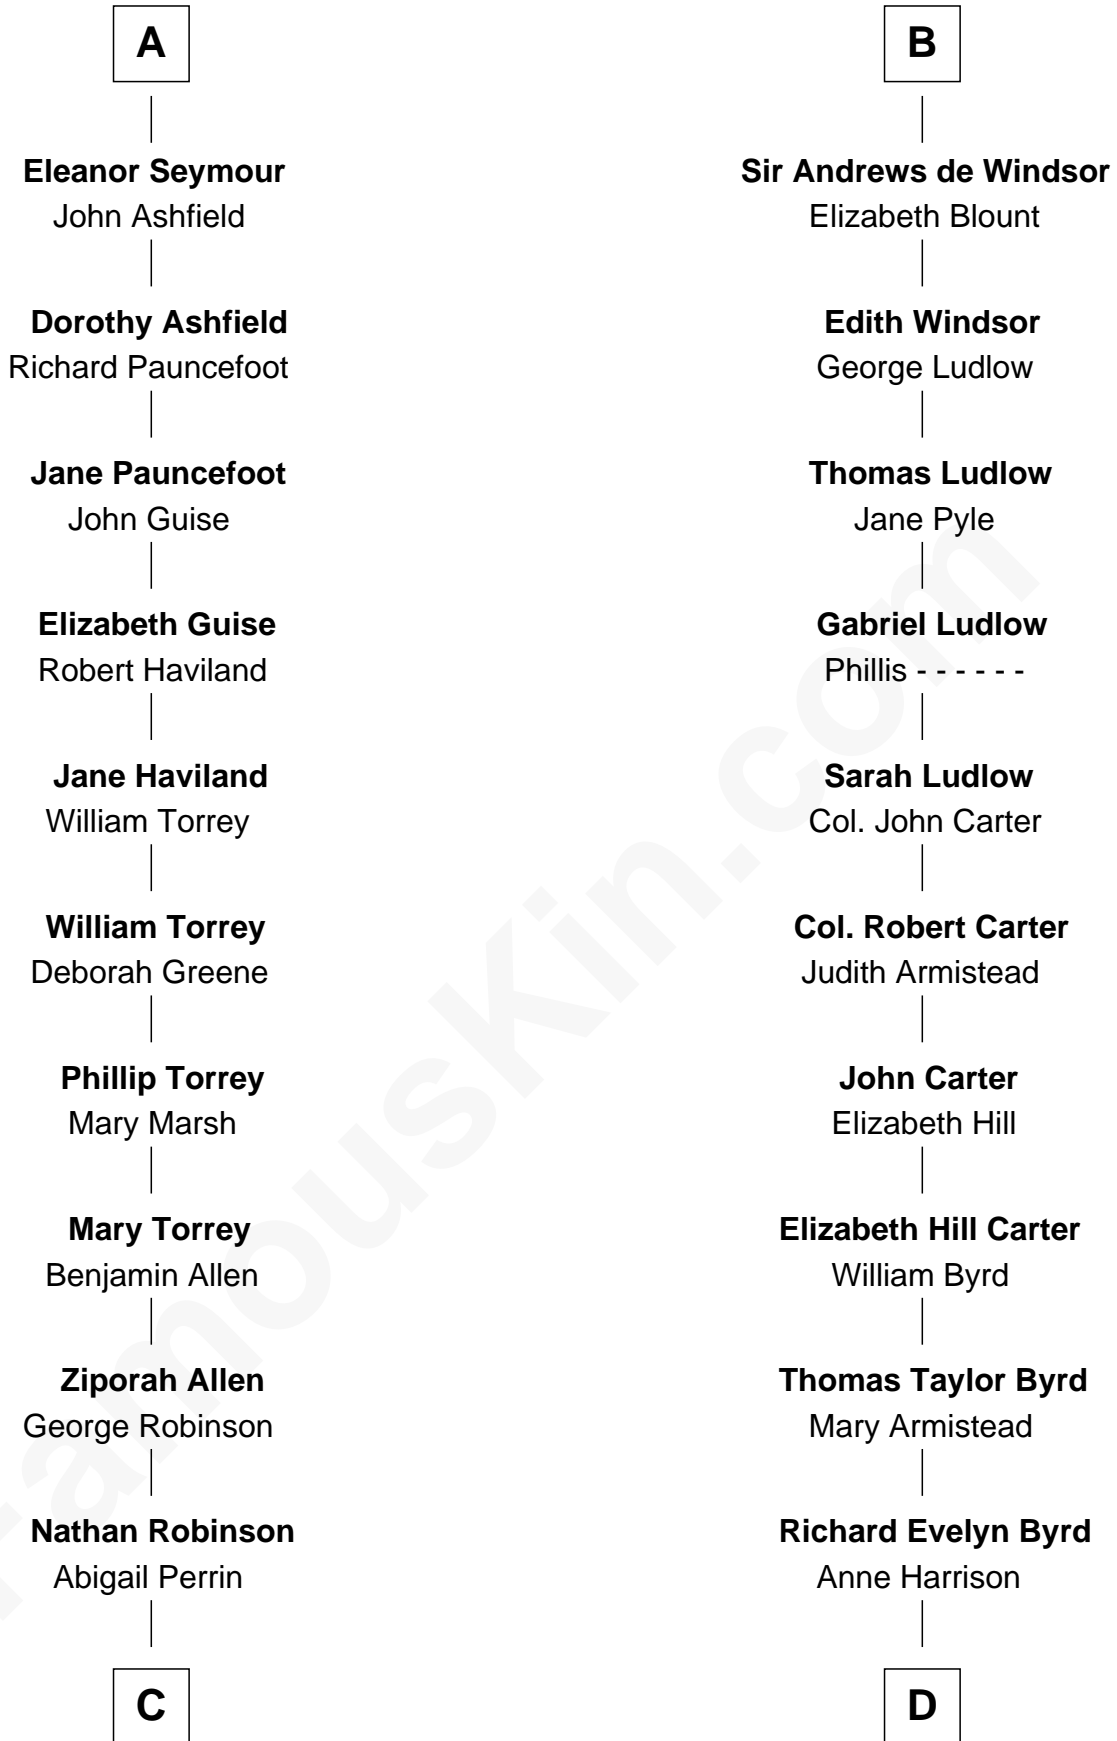

FamousKin.com Relationship Chart of

Raquel Welch

Movie Actress

19th cousin 2 times removed of

Admiral Richard Byrd

Polar Explorer

Sir Hugh de Courtenay

Eleanor le Despencer

John Stratton

Elizabeth Stratton

John Andrews

Elizabeth Andrews

Sir Thomas de Windsor

B

C

Hannah Kent Robinson