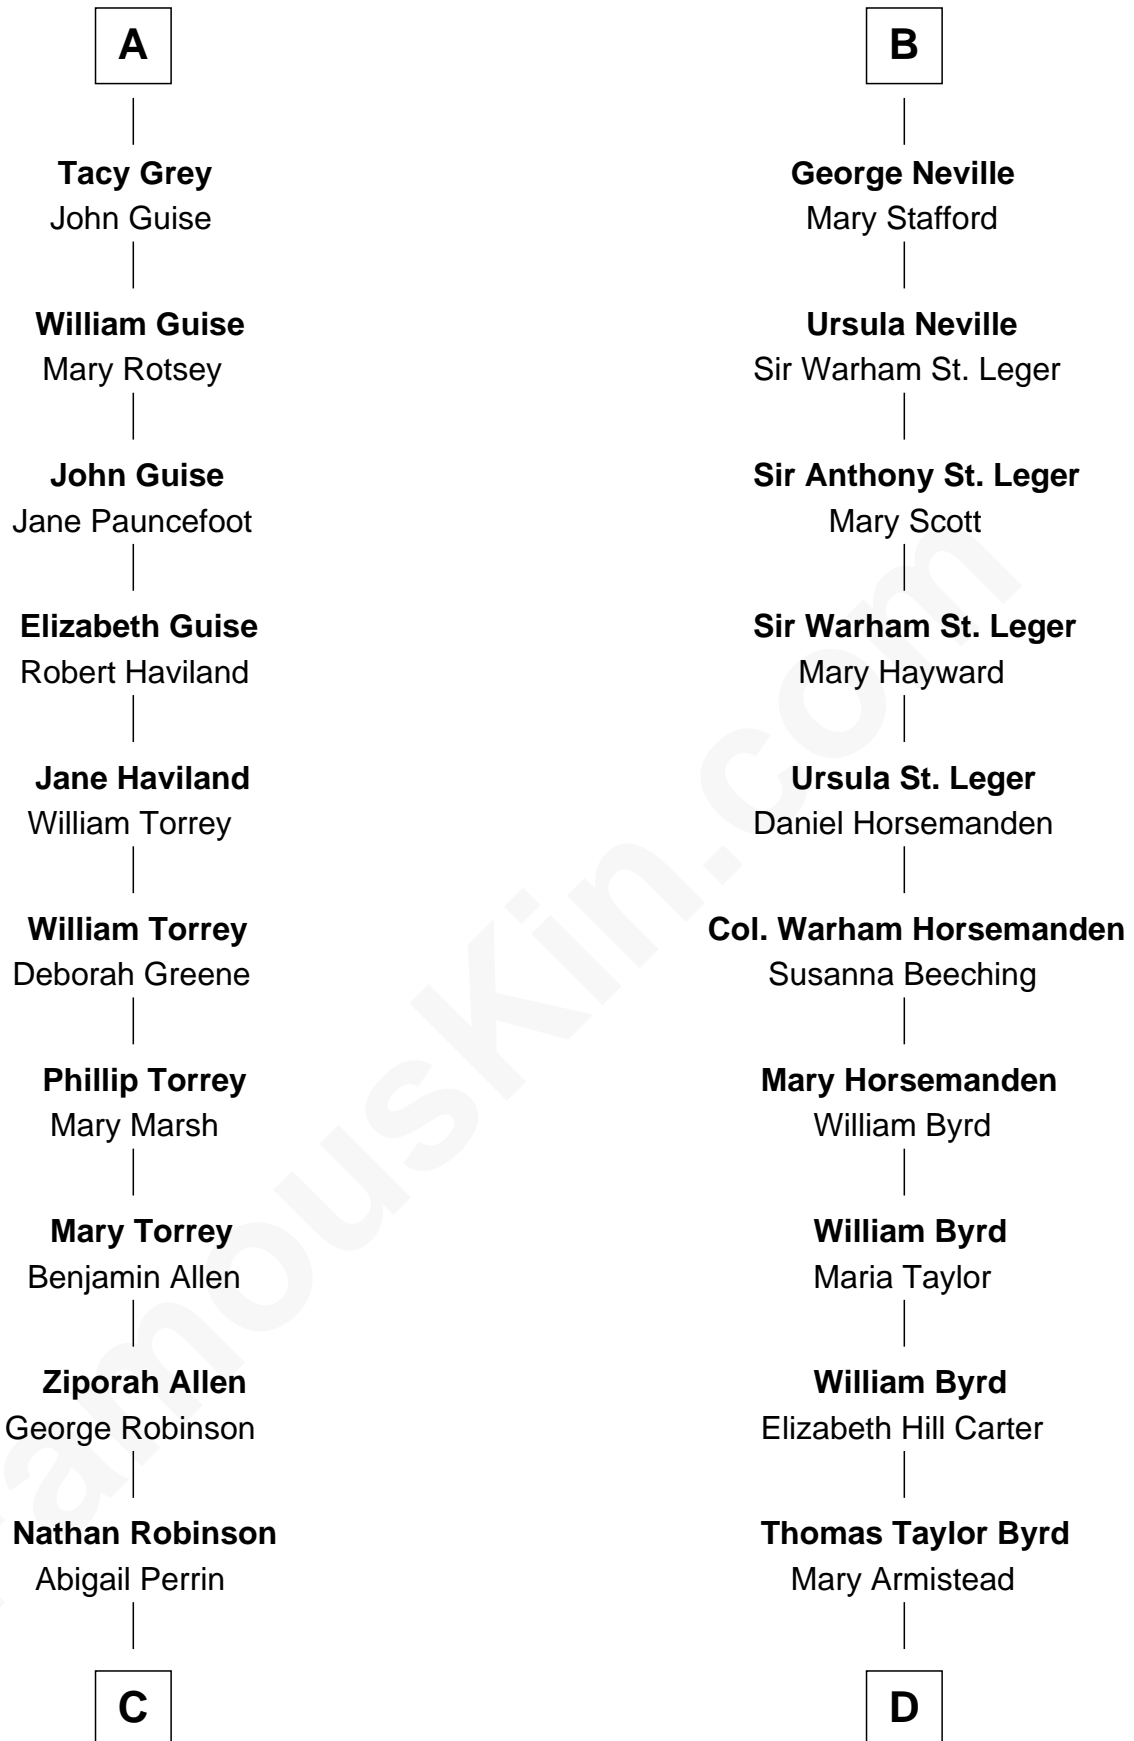

FamousKin.com Relationship Chart of

Raquel Welch

Movie Actress

20th cousin 1 time removed of

Admiral Richard Byrd

Polar Explorer

C

Hannah Kent Robinson

Elbridge Gerry Hall

Justin Smith Hall

Sarah Mehitable Stanford

Emery Stanford Hall

Clara Louise Adams

Josephine Sarah Hall

Armando Carlos Tejada

Raquel Welch

aka Raquel Welch

D

Richard Evelyn Byrd

Anne Harrison

Col. William Byrd

Jane Meriwether Rivers

Richard Evelyn Byrd

Eleanor Bolling Flood

Admiral Richard Byrd

Polar Explorer