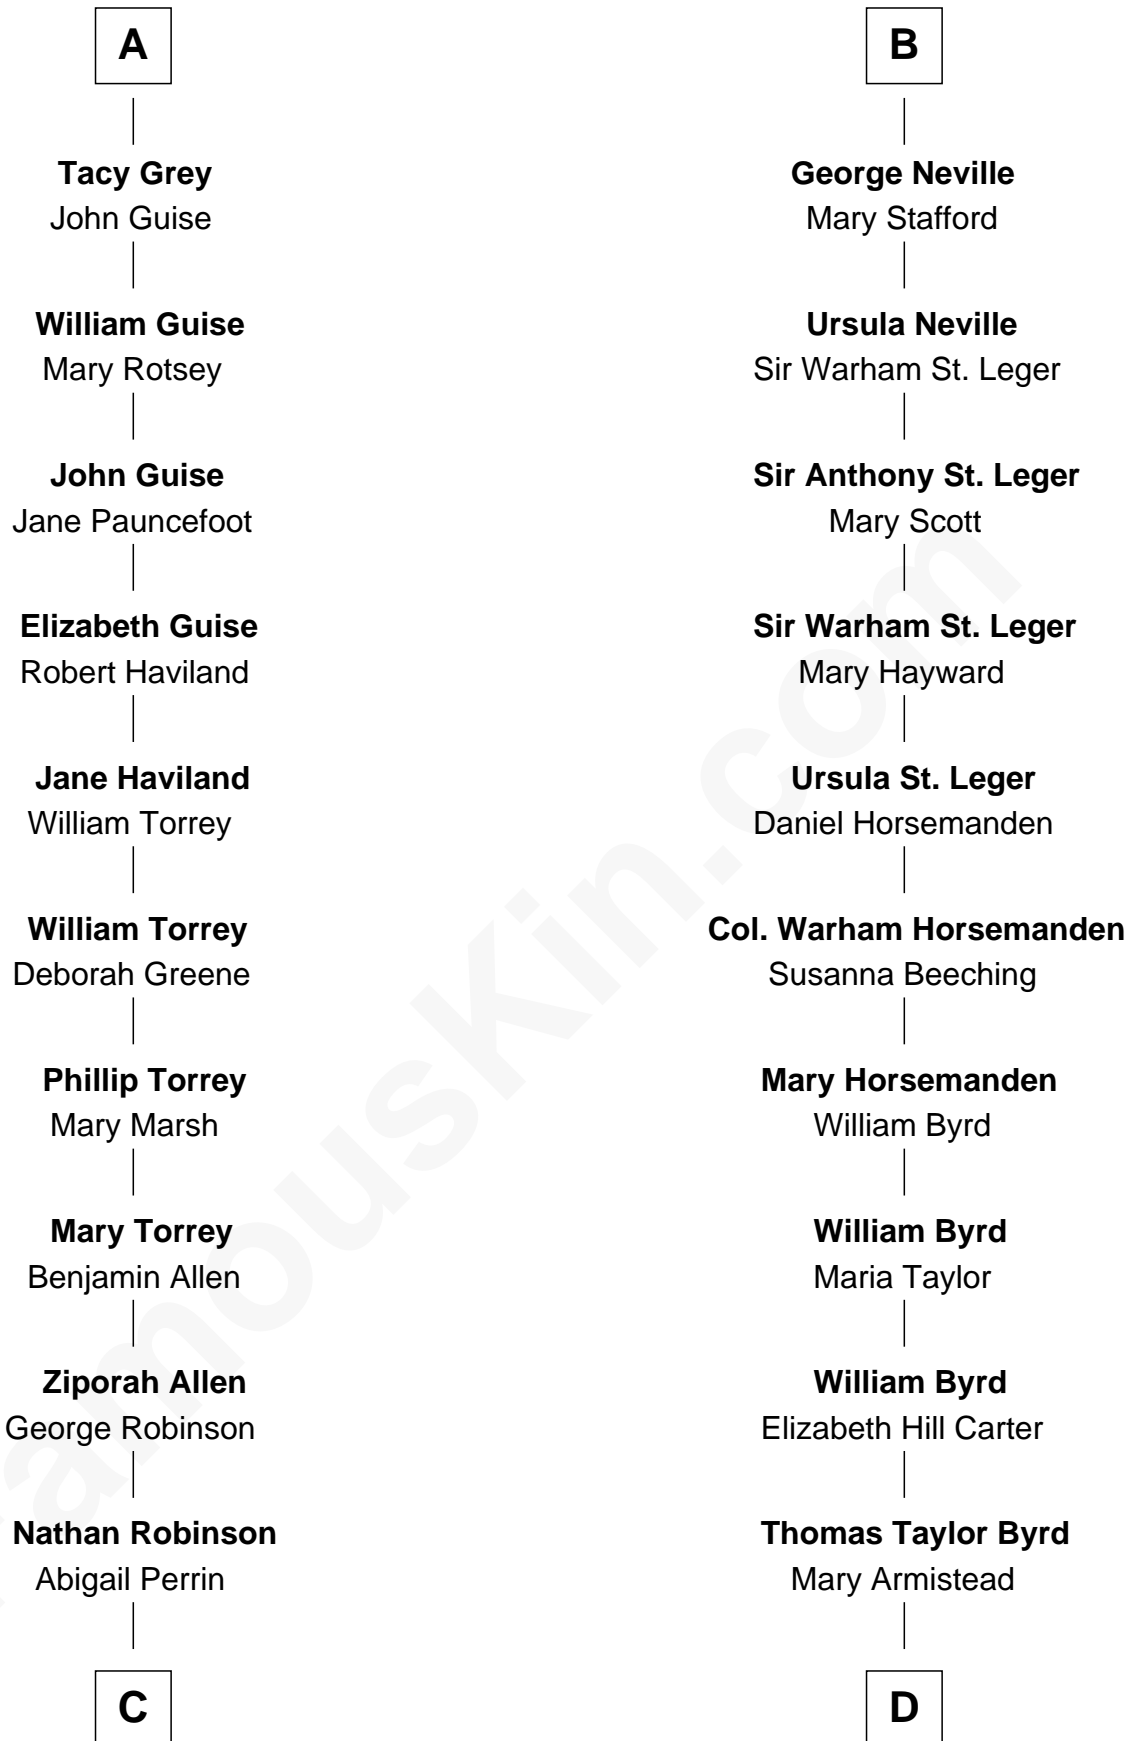

FamousKin.com Relationship Chart of

Raquel Welch

Movie Actress

20th cousin 1 time removed of

Admiral Richard Byrd

Polar Explorer

Philip III, King of France

*with wife
Maria of Brabant*

*with wife
Isabella of Aragon*

Margaret of France
Edward I, King of England

King Philip IV of France
Joan of Navarre

Edmund of Woodstock
Margaret Wake

Isabella of France
Edward II, King of England

Joan Plantagenet
Thomas Holand

Edward III, King of England
Philippa of Hainault

John de Holand
Elizabeth of Lancaster

John of Gaunt
Katherine Roet

Constance de Holand
Sir John Grey

Joan Beaufort
Sir Ralph Neville

Sir Edmund Grey
Katherine Percy

Sir Edward Neville
Elizabeth de Beauchamp

Anne Grey
Sir John Grey

Sir George Neville
Margaret Fenne

Probable

A

B

C

Hannah Kent Robinson