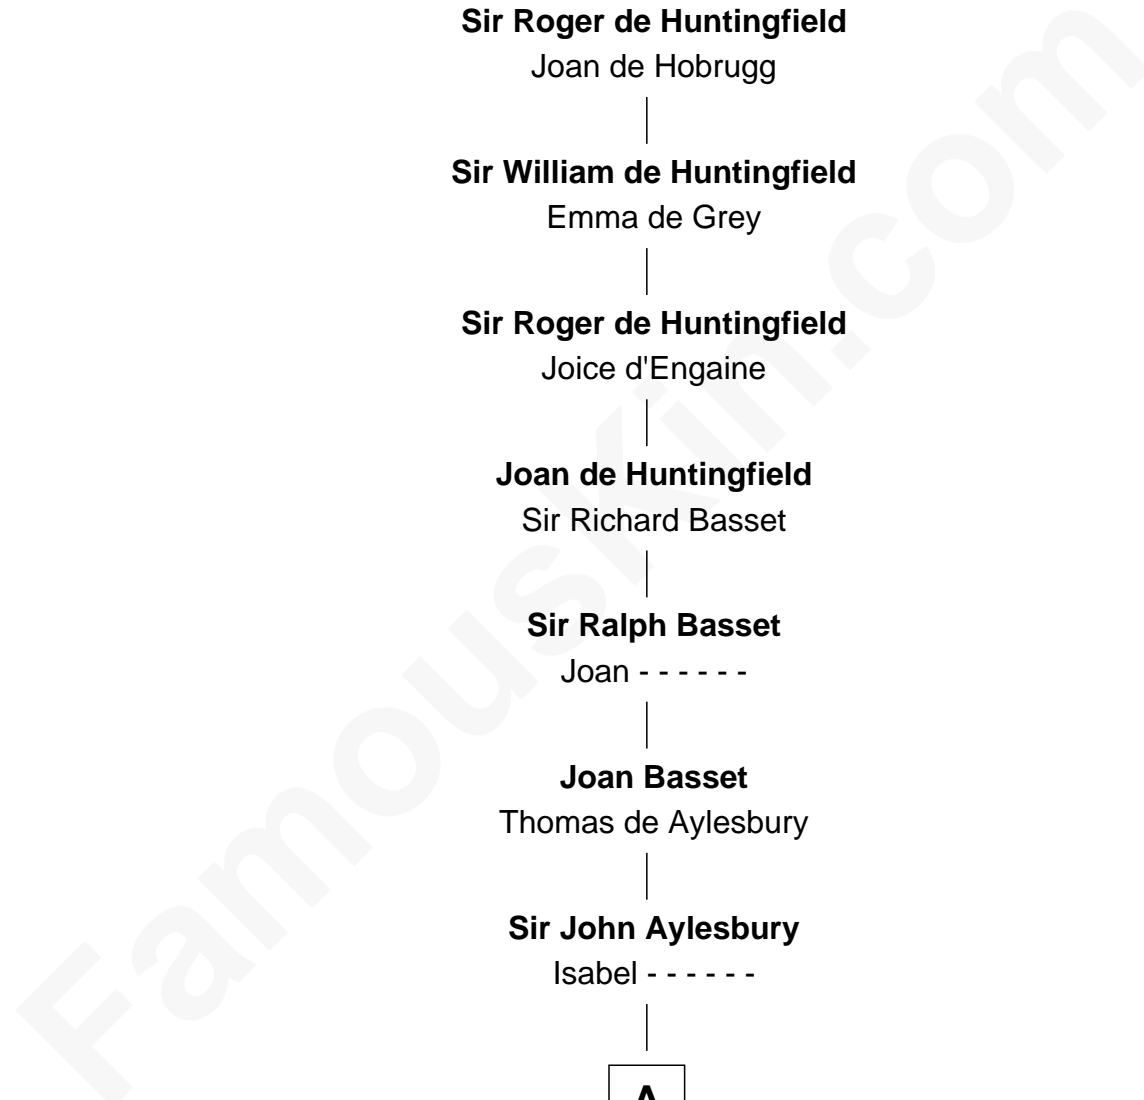

FamousKin.com Relationship Chart of

Raquel Welch

Movie Actress

24th Great-granddaughter of

William de Huntingfield

Magna Carta Surety

William de Huntingfield

Isabel FitzWilliam

Sir Ralph Basset

Joan - - - - -

Joan Basset

Thomas de Aylesbury

Sir John Aylesbury

Isabel - - - - -

A

A