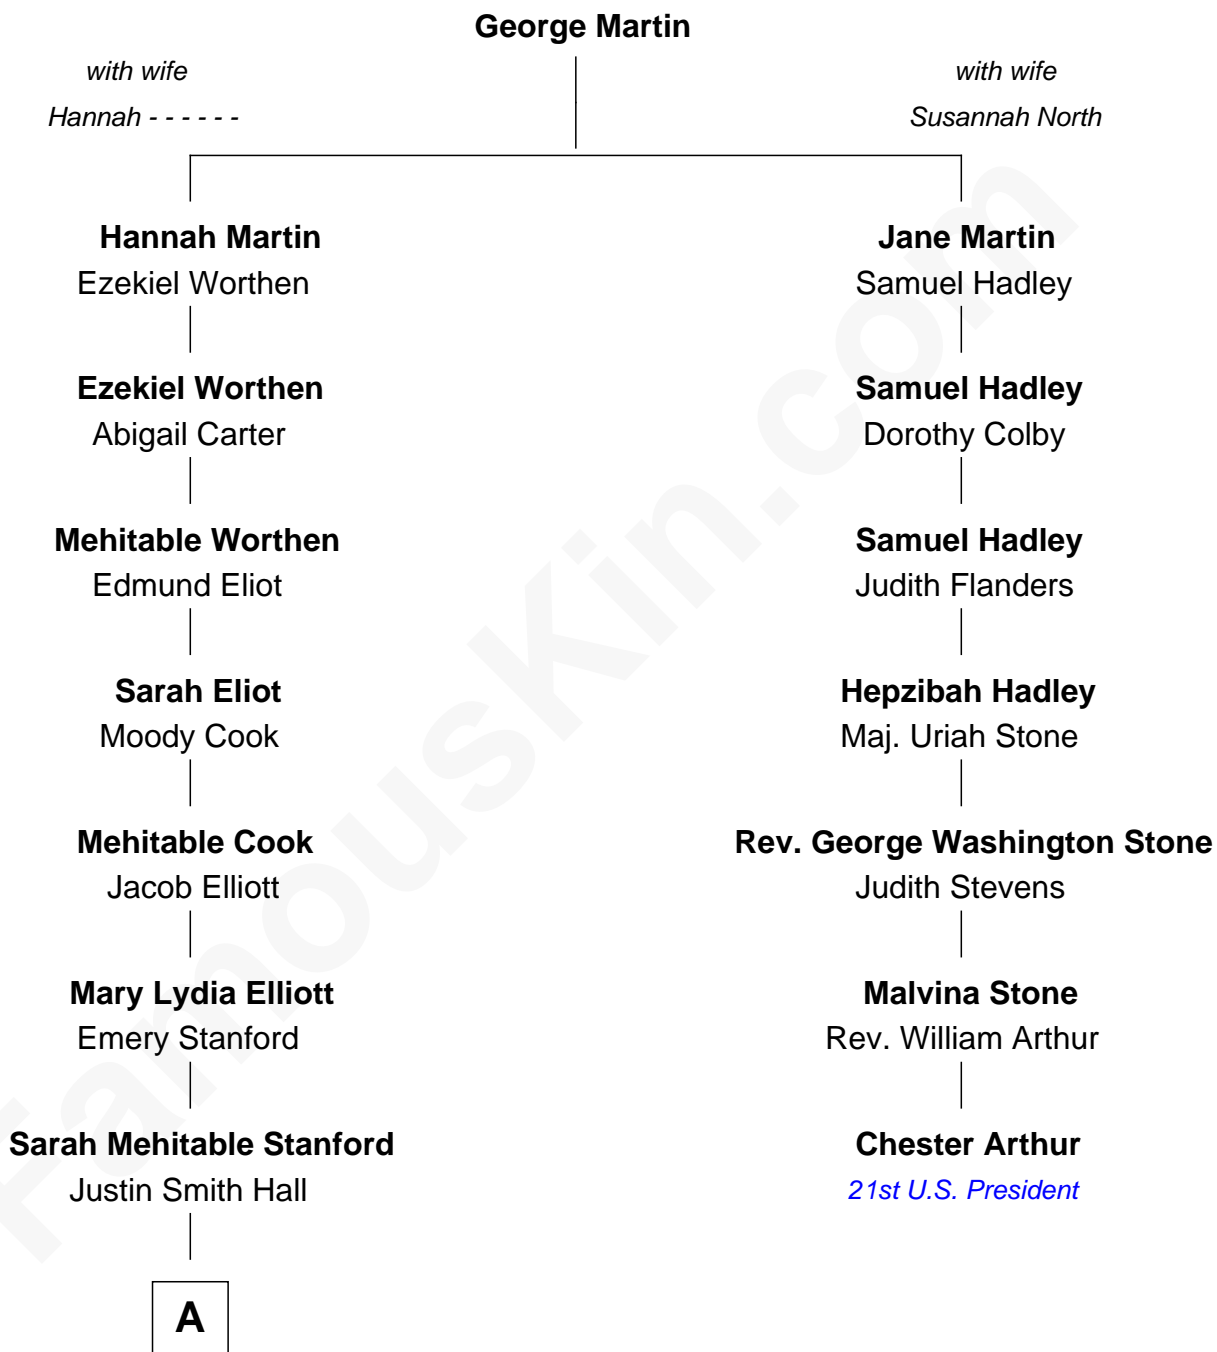

# FamousKin.com Relationship Chart of

**Raquel Welch**

*Movie Actress*

6th cousin 3 times removed of

**Chester Arthur**

*21st U.S. President*

A

Emery Stanford Hall

Clara Louise Adams

Josephine Sarah Hall

Armando Carlos Tejada

Raquel Welch

*aka Raquel Welch*

FamousKin.com