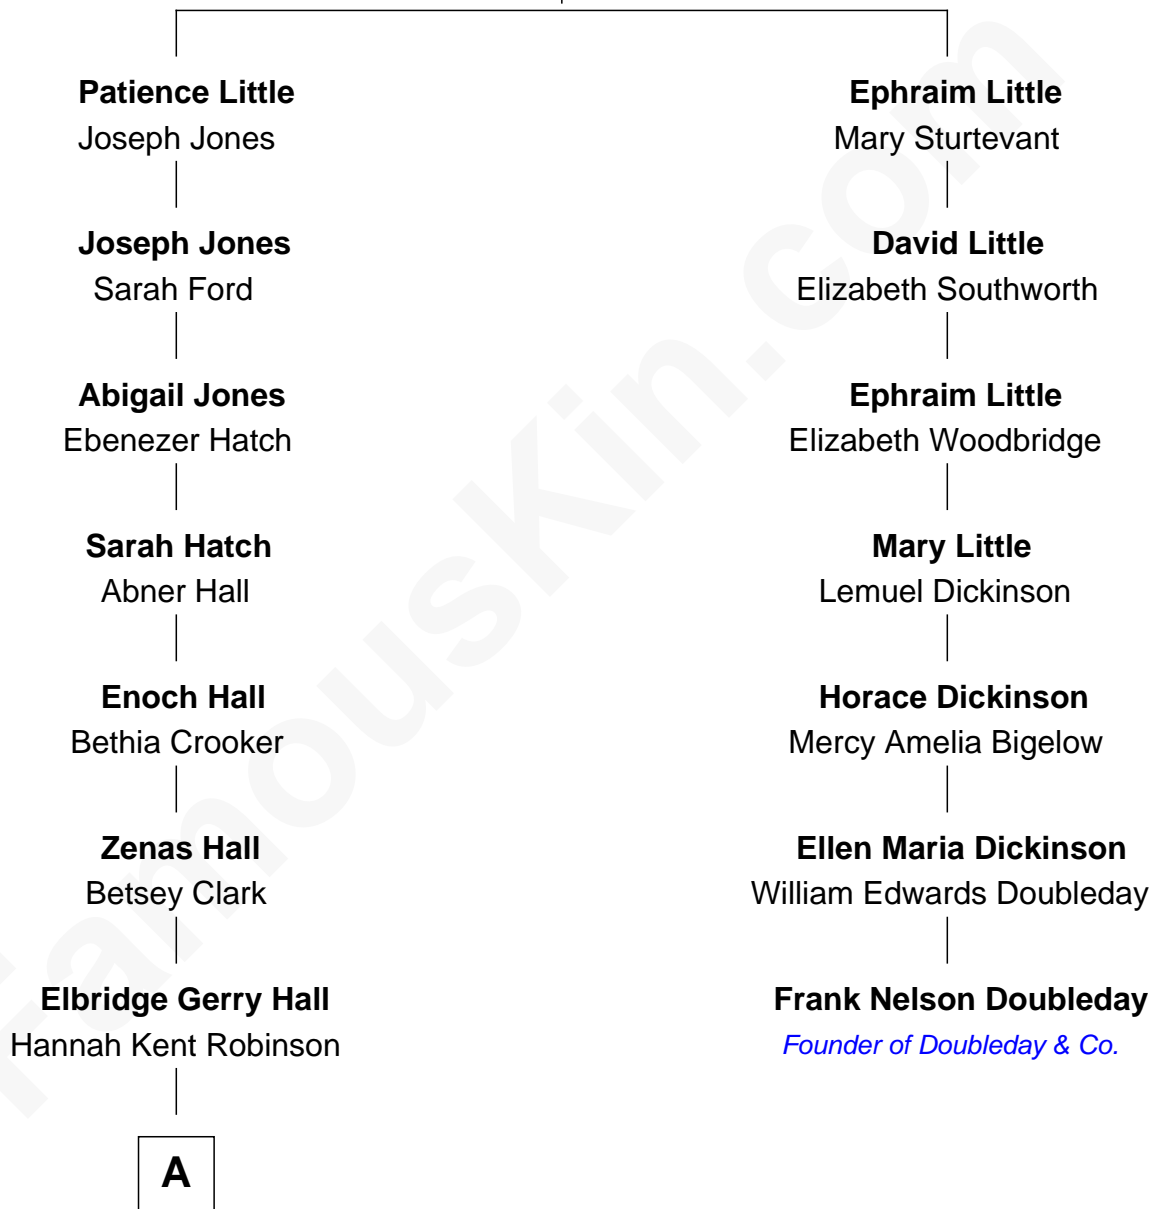

FamousKin.com Relationship Chart of

Raquel Welch
Movie Actress

6th cousin 4 times removed of

Frank Nelson Doubleday
Founder of Doubleday & Co.

Thomas Little
Anna Warren

A

Justin Smith Hall
Sarah Mehitable Stanford

Emery Stanford Hall
Clara Louise Adams

Josephine Sarah Hall
Armando Carlos Tejada

Raquel Welch
aka Raquel Welch

FamousKin.com