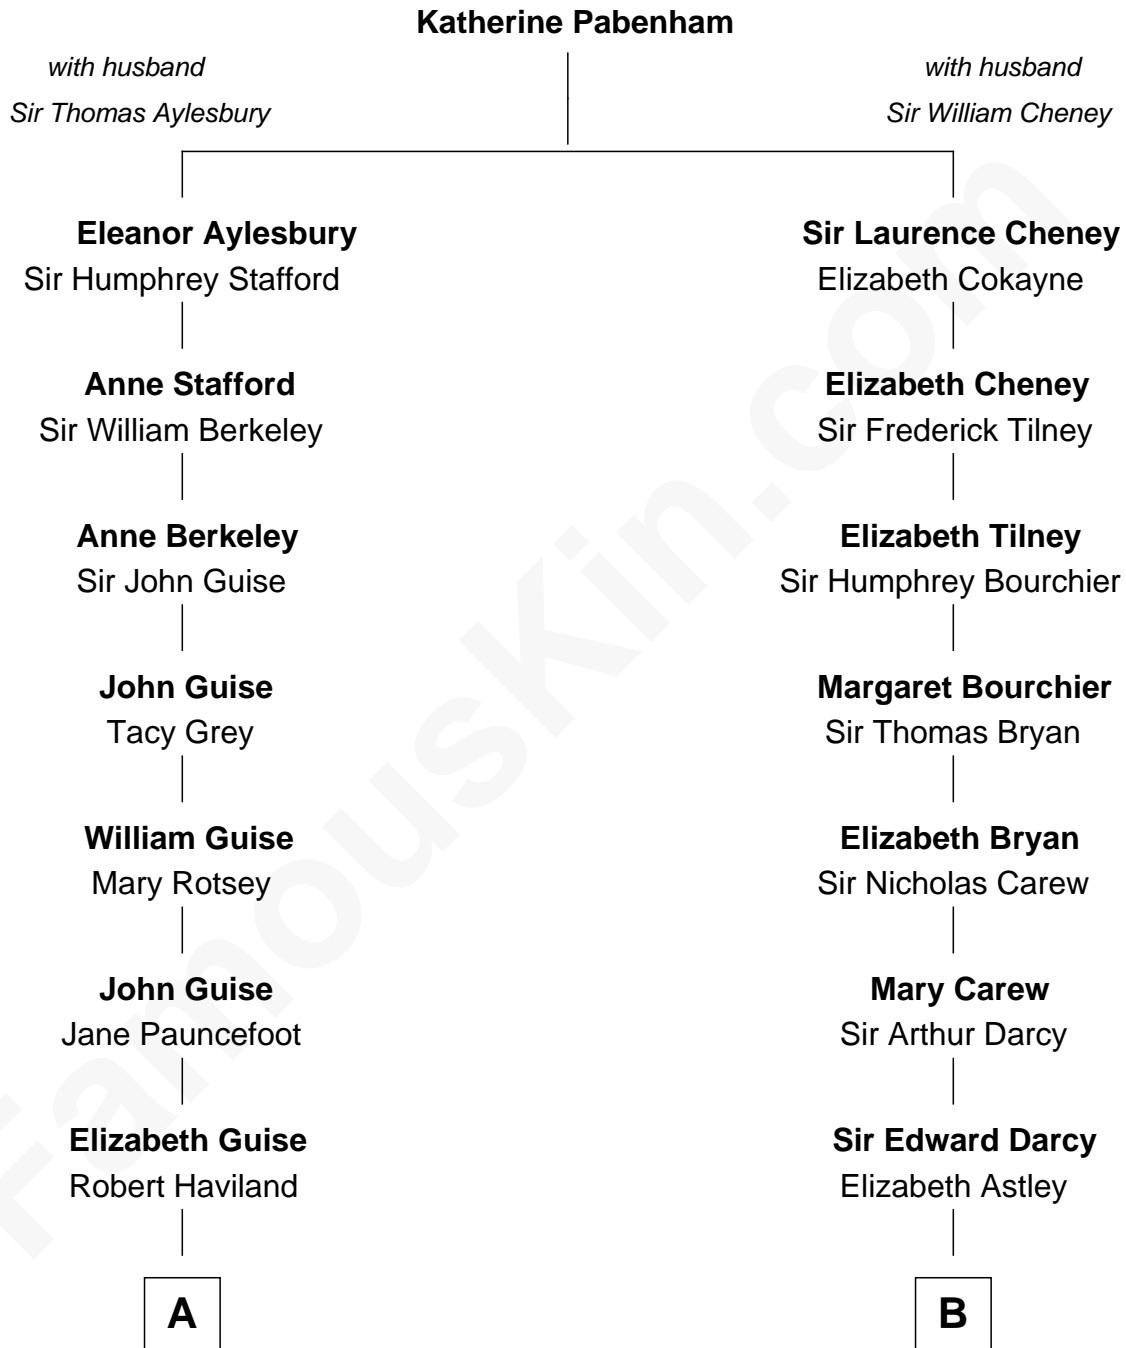

FamousKin.com
Relationship Chart of
Raquel Welch
Movie Actress

12th cousin 5 times removed of

Robert Treat Paine
Signer of the Declaration of Independence

Raquel Welch photo by [Alan Light](#) (CC BY 2.0)