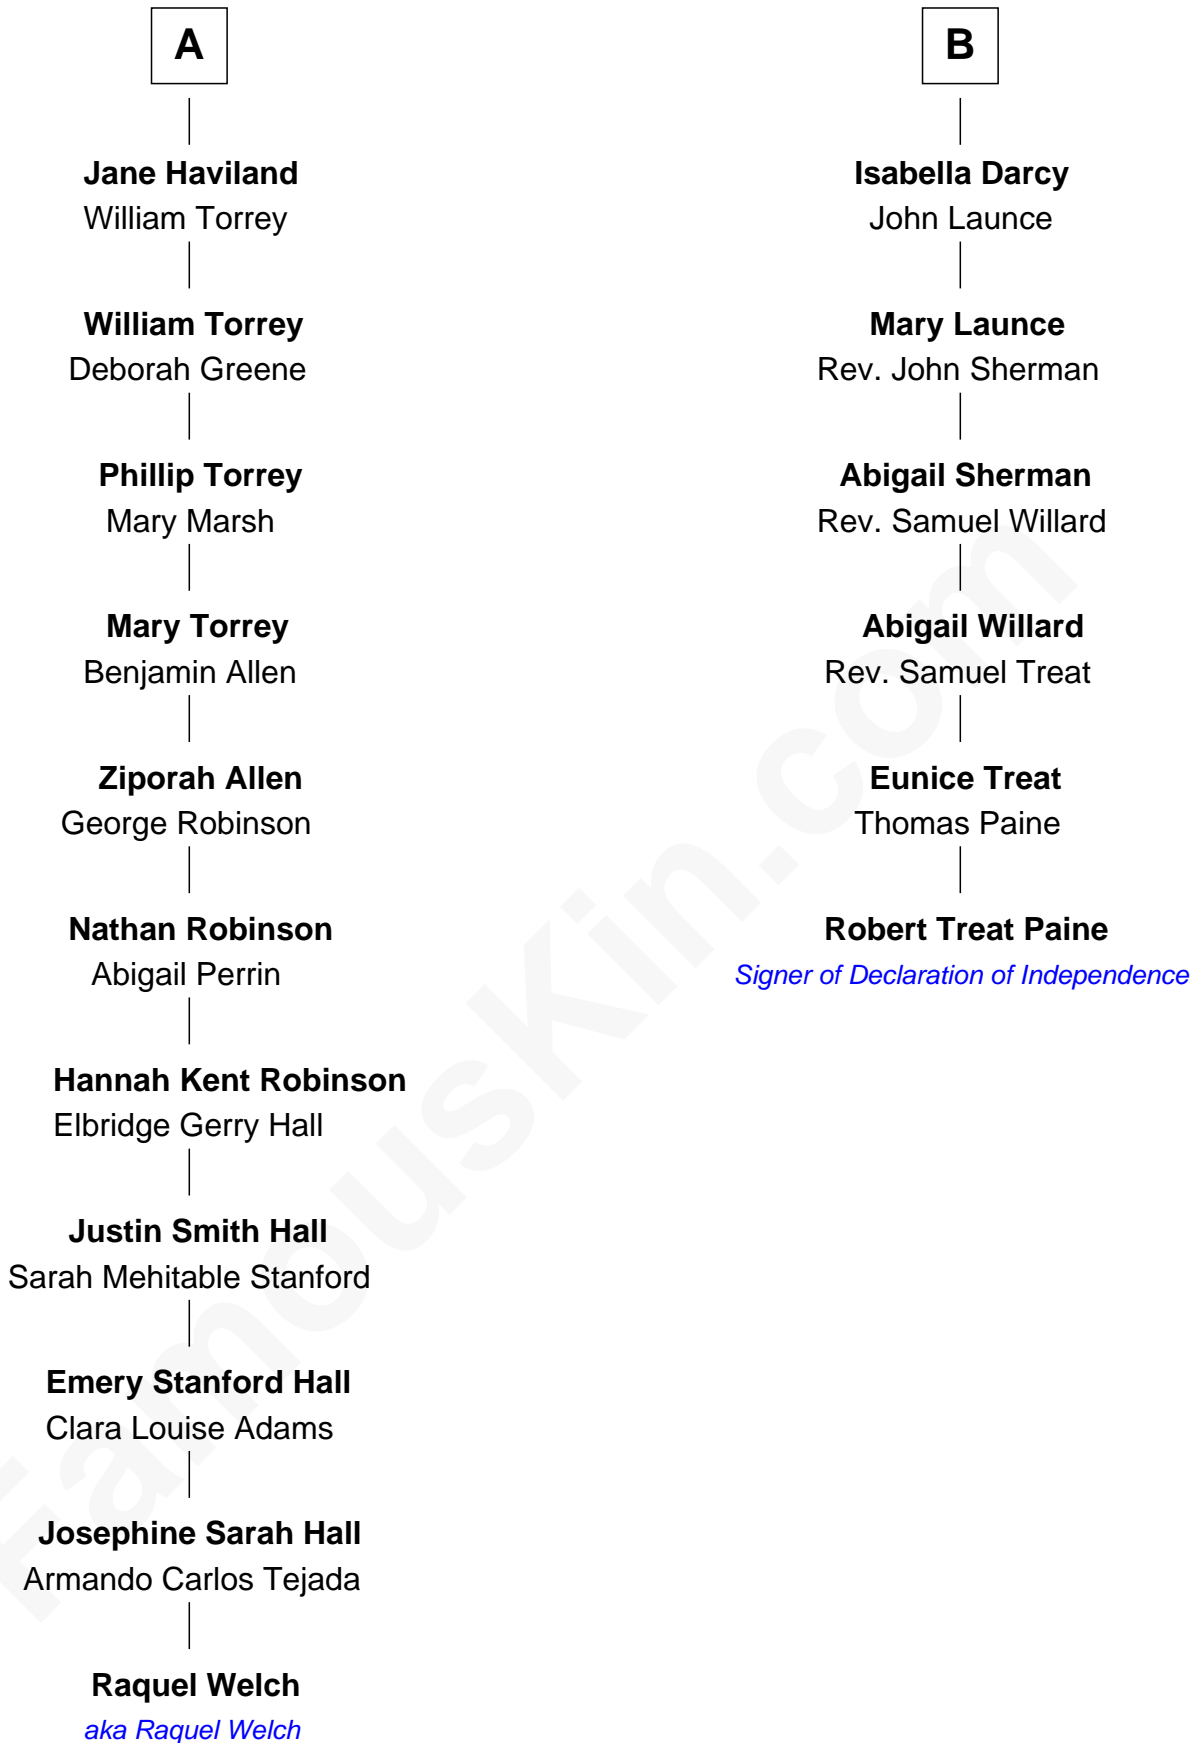

FamousKin.com
Relationship Chart of
Raquel Welch
Movie Actress

12th cousin 5 times removed of

Robert Treat Paine
Signer of the Declaration of Independence

Raquel Welch photo by [Alan Light](#) (CC BY 2.0)