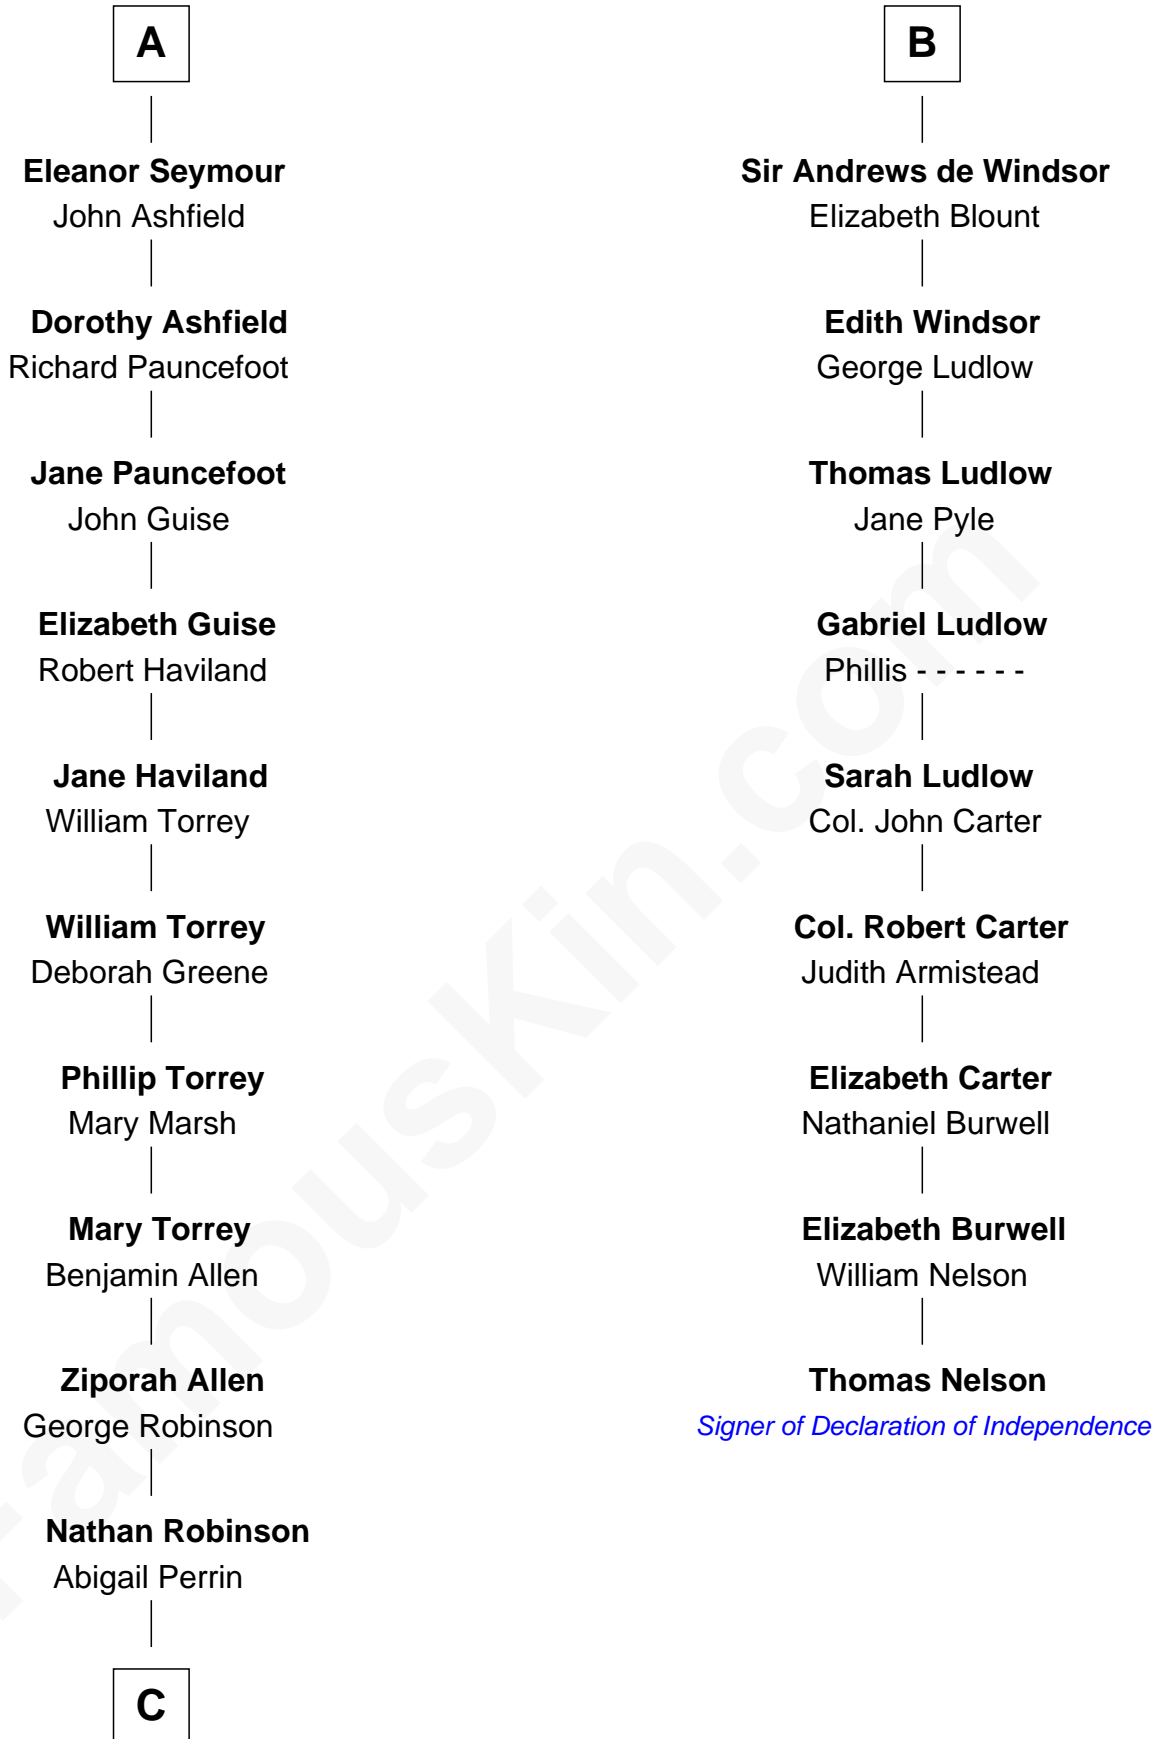

FamousKin.com Relationship Chart of

Raquel Welch
Movie Actress

15th cousin 6 times removed of

Thomas Nelson

Signer of the Declaration of Independence

Sir Hugh de Courtenay
Eleanor le Despencer

C

Hannah Kent Robinson

Elbridge Gerry Hall

Justin Smith Hall

Sarah Mehitable Stanford

Emery Stanford Hall

Clara Louise Adams

Josephine Sarah Hall

Armando Carlos Tejada

Raquel Welch