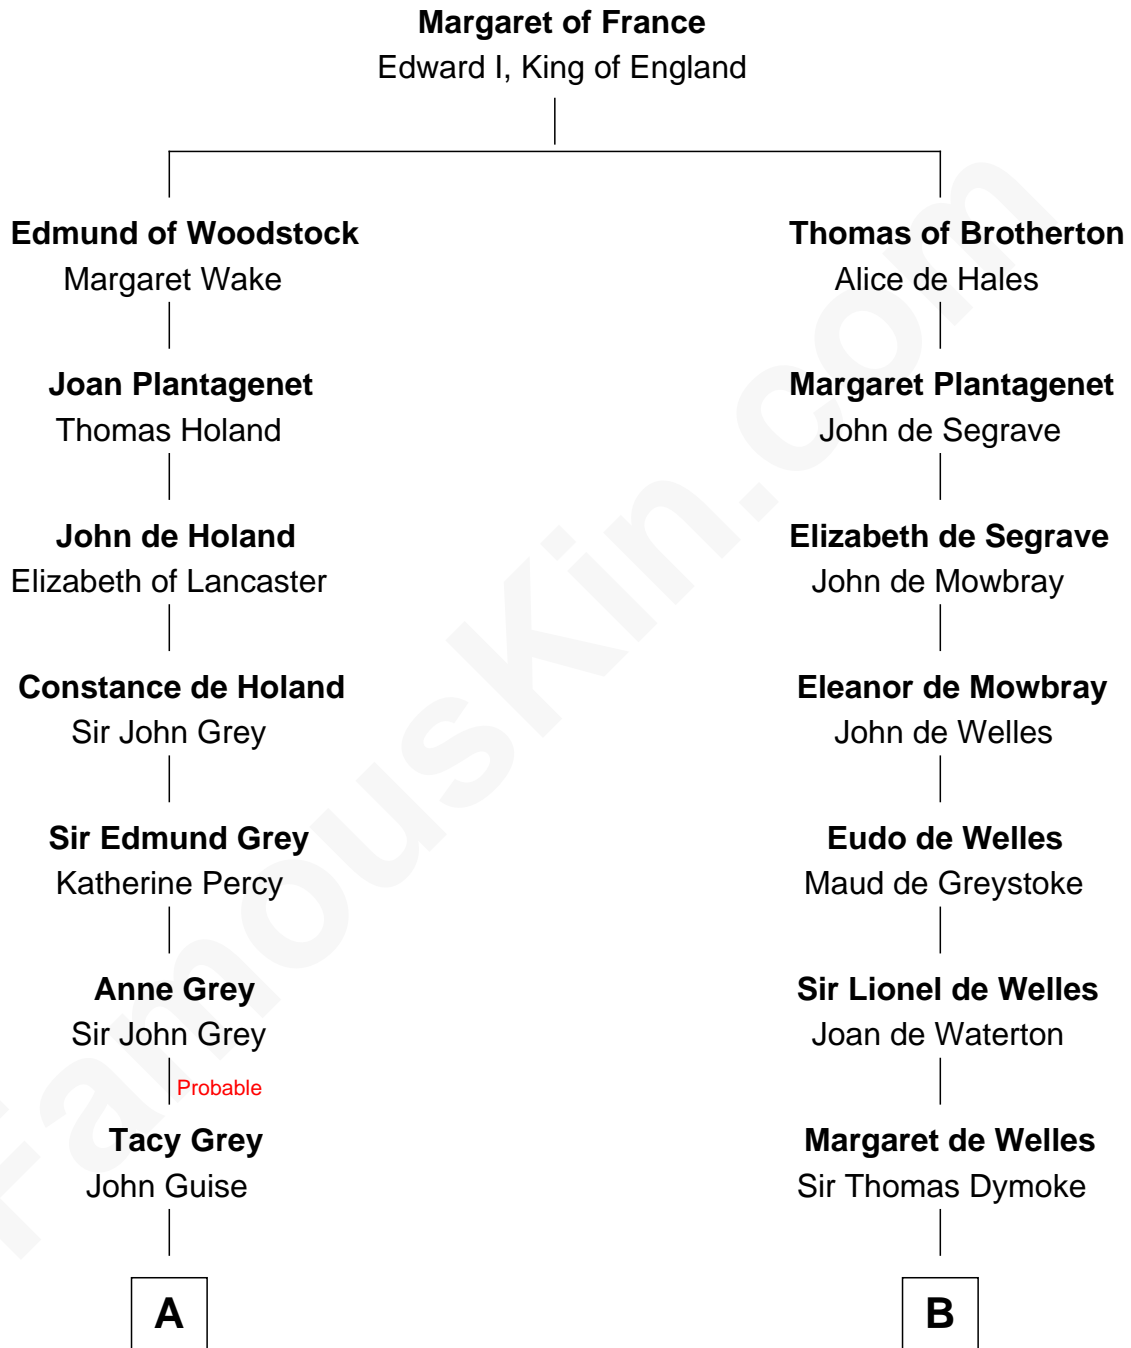

# FamousKin.com Relationship Chart of

**Raquel Welch**

*Movie Actress*

15th cousin 5 times removed of

**Thomas Nelson**

*Signer of the Declaration of Independence*

**C**

Justin Smith Hall  
Sarah Mehitable Stanford

Emery Stanford Hall  
Clara Louise Adams

Josephine Sarah Hall  
Armando Carlos Tejada

Raquel Welch  
*aka Raquel Welch*

FamousKin.com