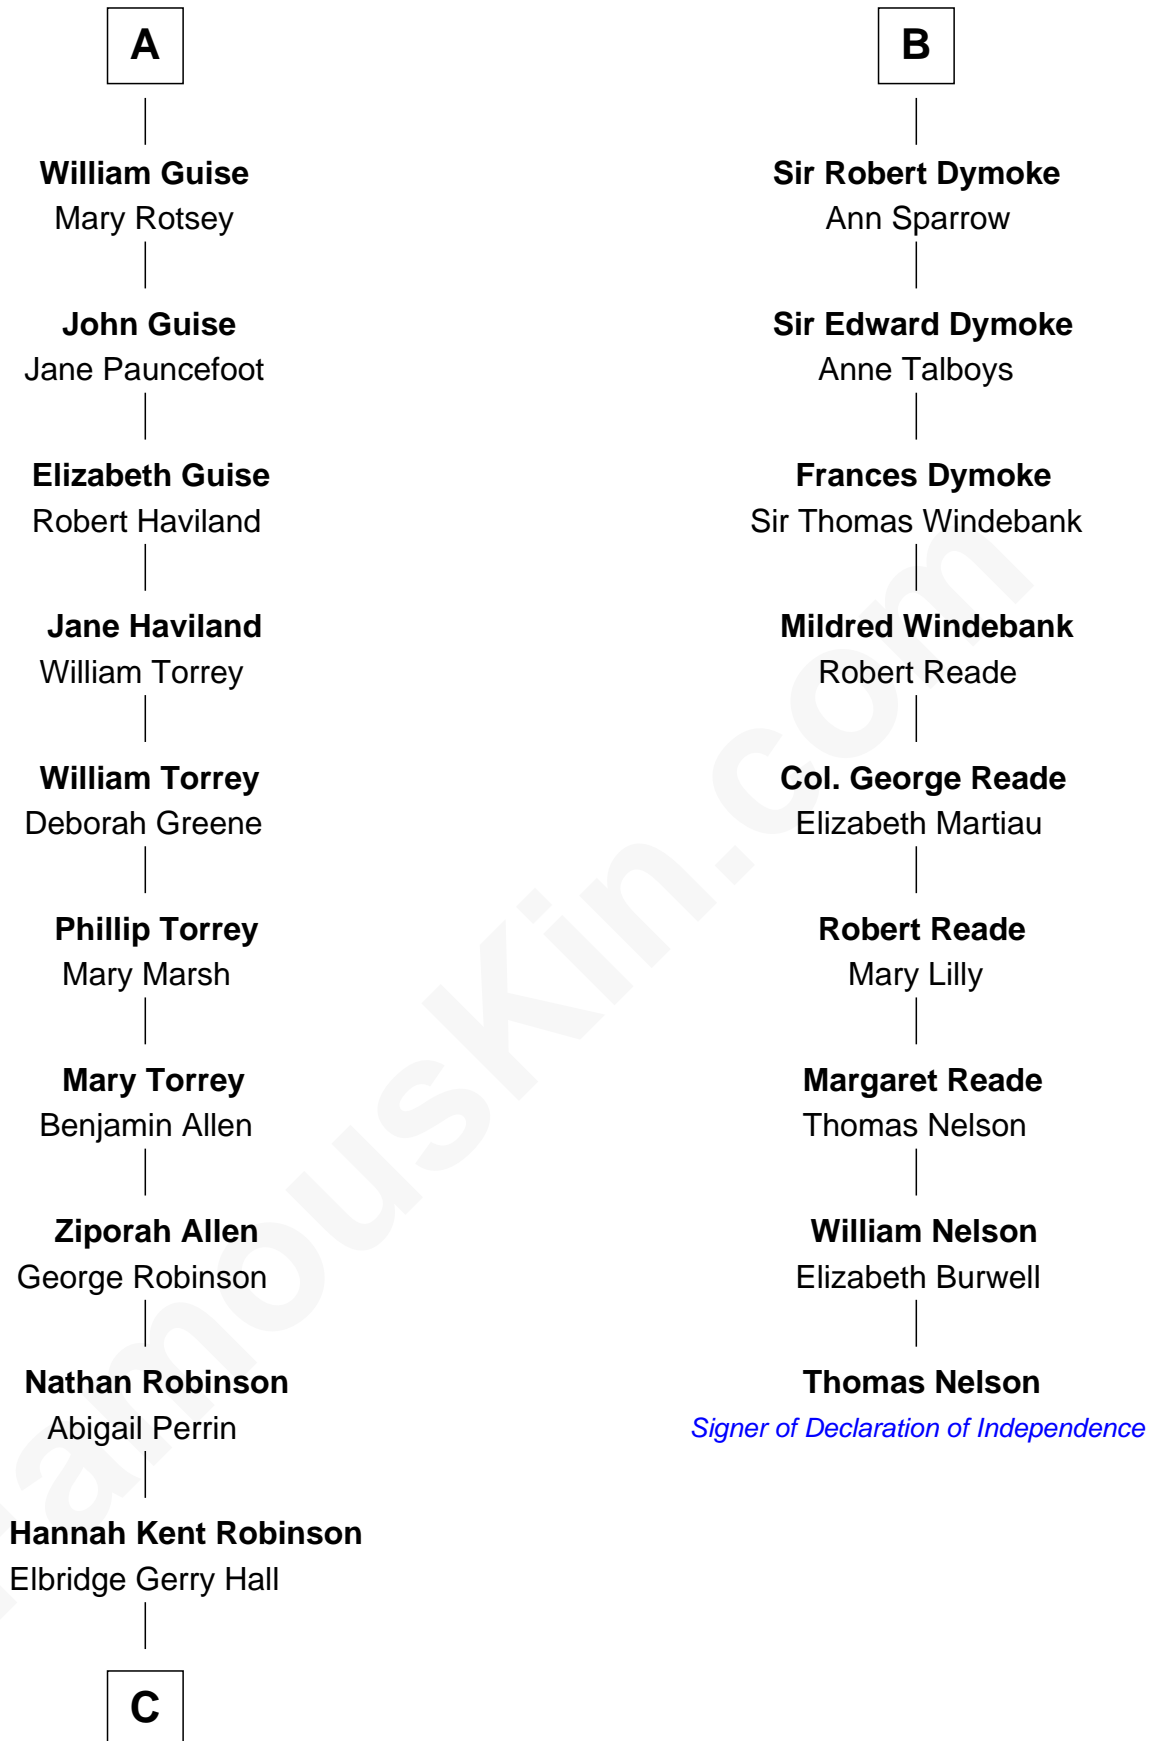

# FamousKin.com Relationship Chart of

**Raquel Welch**

*Movie Actress*

15th cousin 5 times removed of

**Thomas Nelson**

*Signer of the Declaration of Independence*

**C**

Justin Smith Hall  
Sarah Mehitable Stanford

Emery Stanford Hall  
Clara Louise Adams

Josephine Sarah Hall  
Armando Carlos Tejada

Raquel Welch  
*aka Raquel Welch*

FamousKin.com