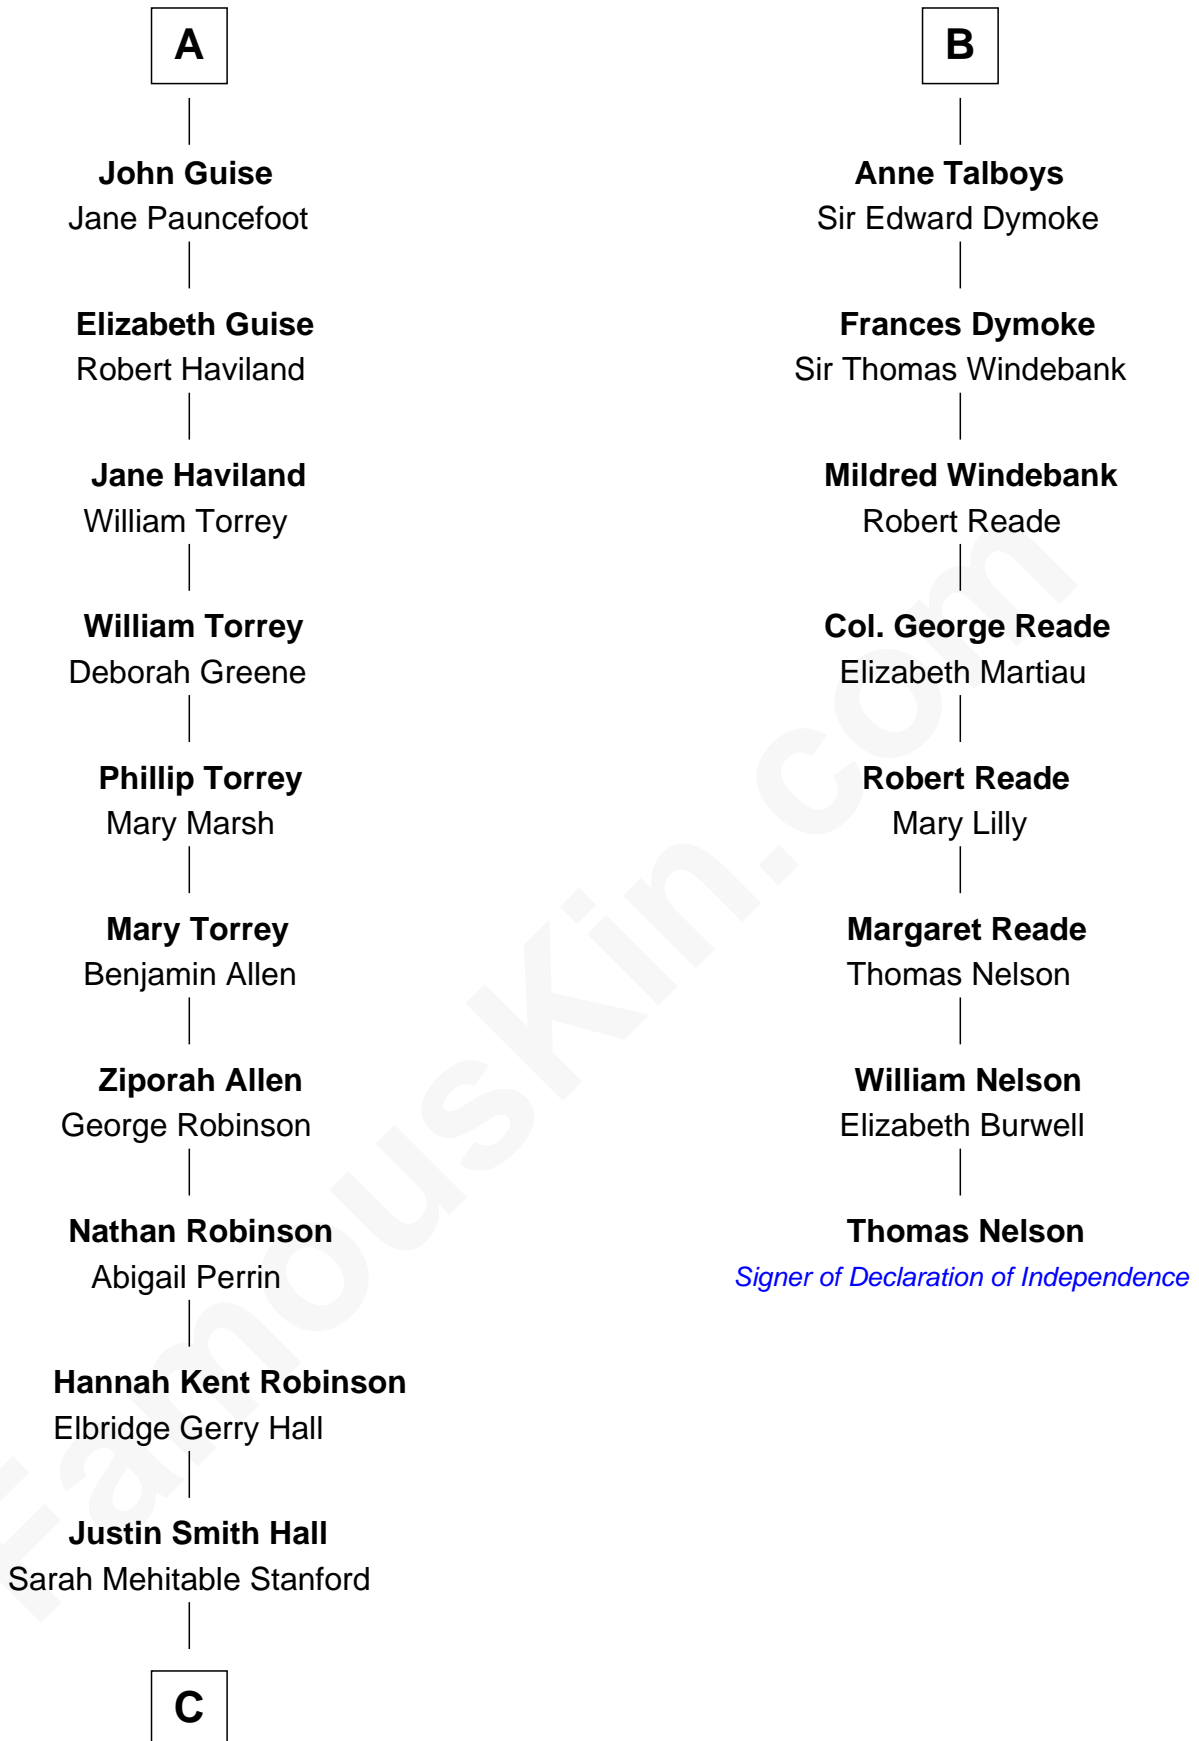

FamousKin.com Relationship Chart of

Raquel Welch

Movie Actress

14th cousin 5 times removed of

Thomas Nelson

Signer of the Declaration of Independence

Sir Robert de Holland

Maude la Zouche