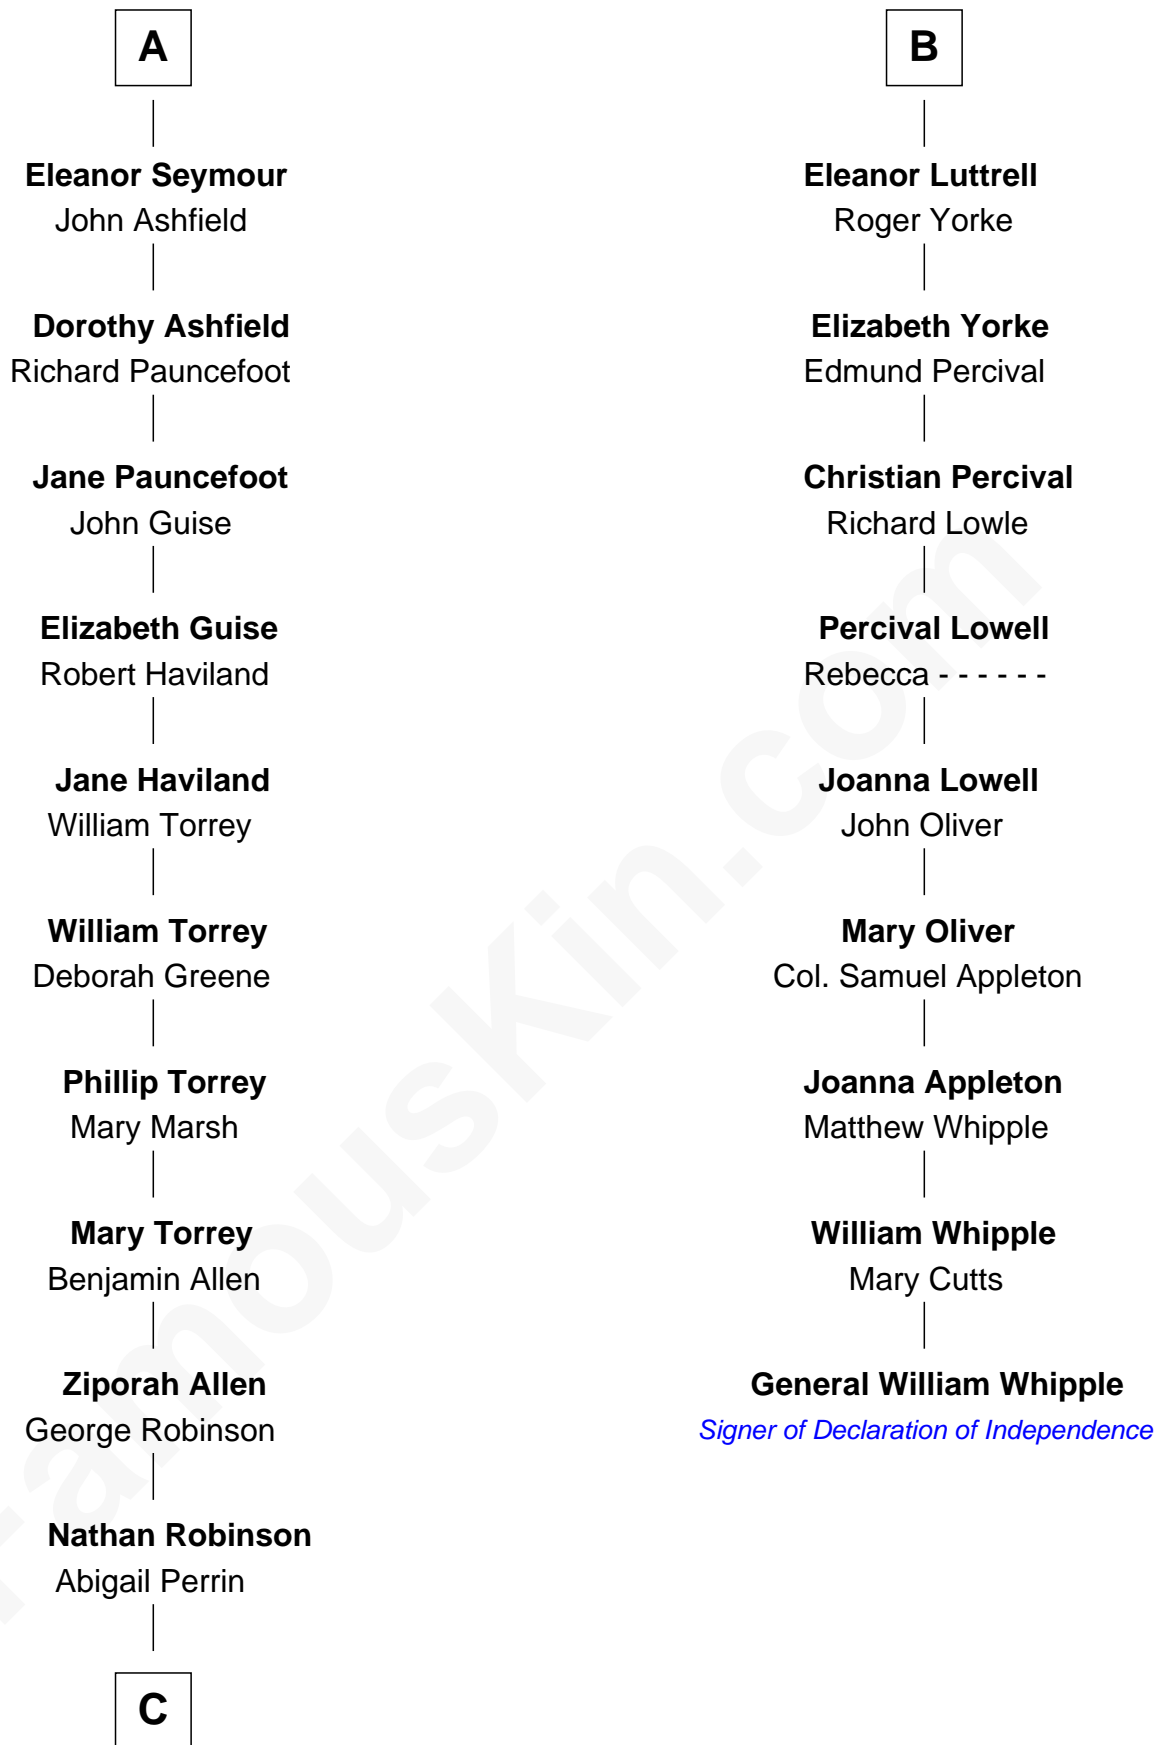

FamousKin.com
Relationship Chart of
Raquel Welch
Movie Actress

15th cousin 6 times removed of
General William Whipple
Signer of the Declaration of Independence

C

Hannah Kent Robinson

Elbridge Gerry Hall

Justin Smith Hall

Sarah Mehitable Stanford

Emery Stanford Hall

Clara Louise Adams

Josephine Sarah Hall

Armando Carlos Tejada

Raquel Welch

aka Raquel Welch