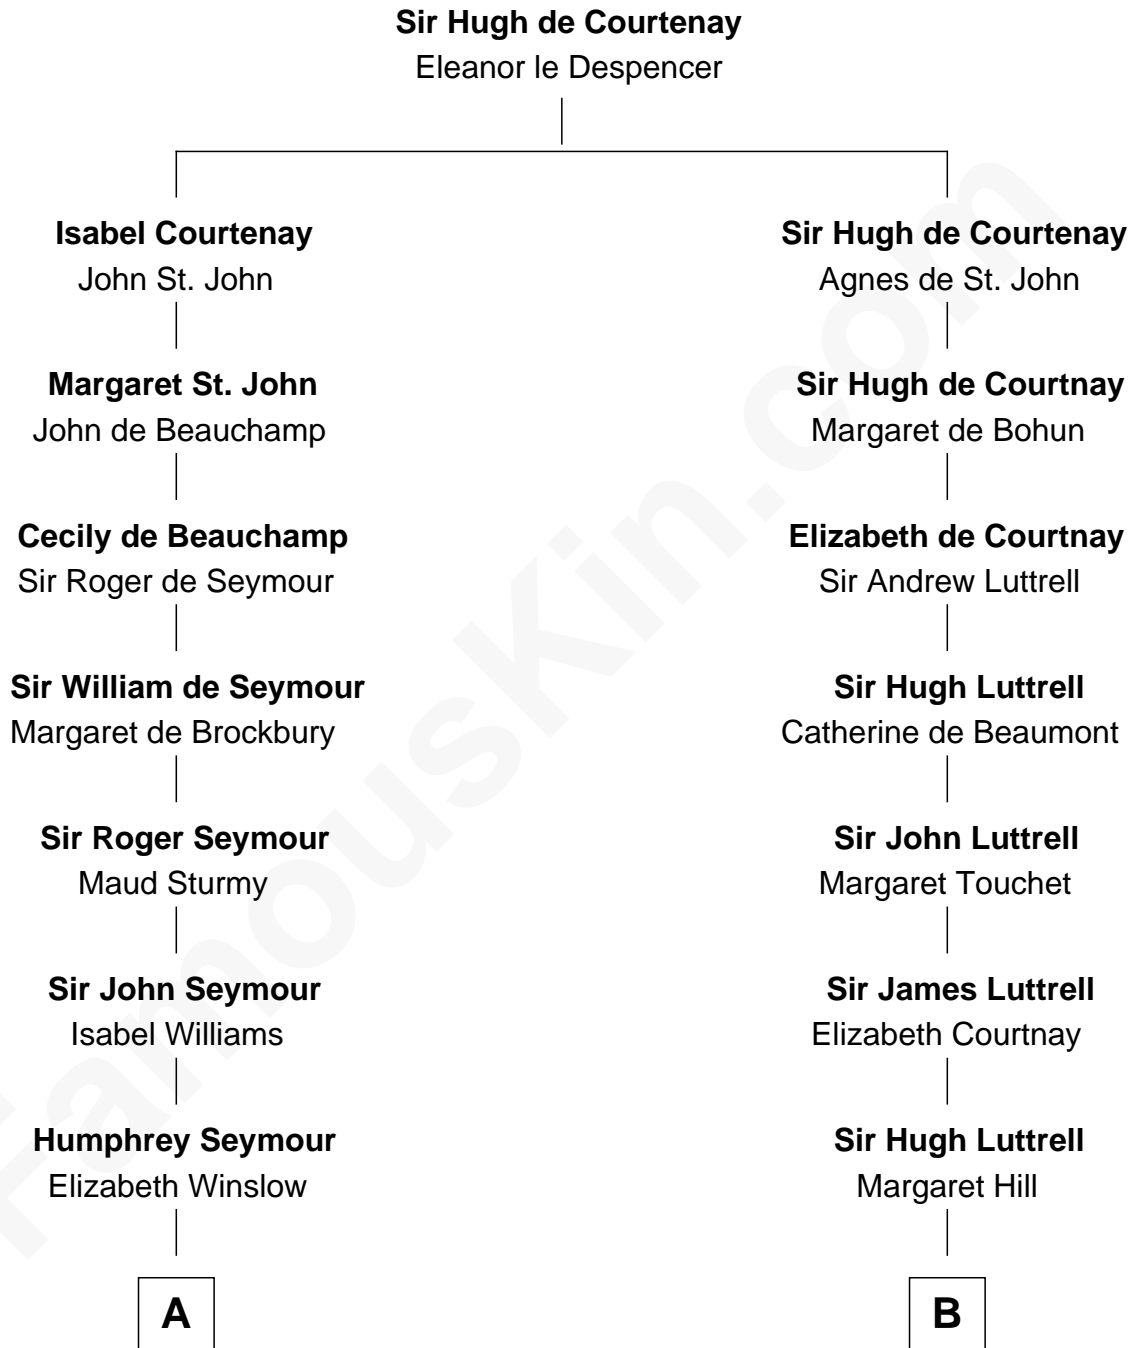

FamousKin.com
Relationship Chart of
Raquel Welch
Movie Actress

15th cousin 6 times removed of
General William Whipple
Signer of the Declaration of Independence

C

Hannah Kent Robinson

Elbridge Gerry Hall

Justin Smith Hall

Sarah Mehitable Stanford

Emery Stanford Hall

Clara Louise Adams

Josephine Sarah Hall

Armando Carlos Tejada

Raquel Welch

aka Raquel Welch