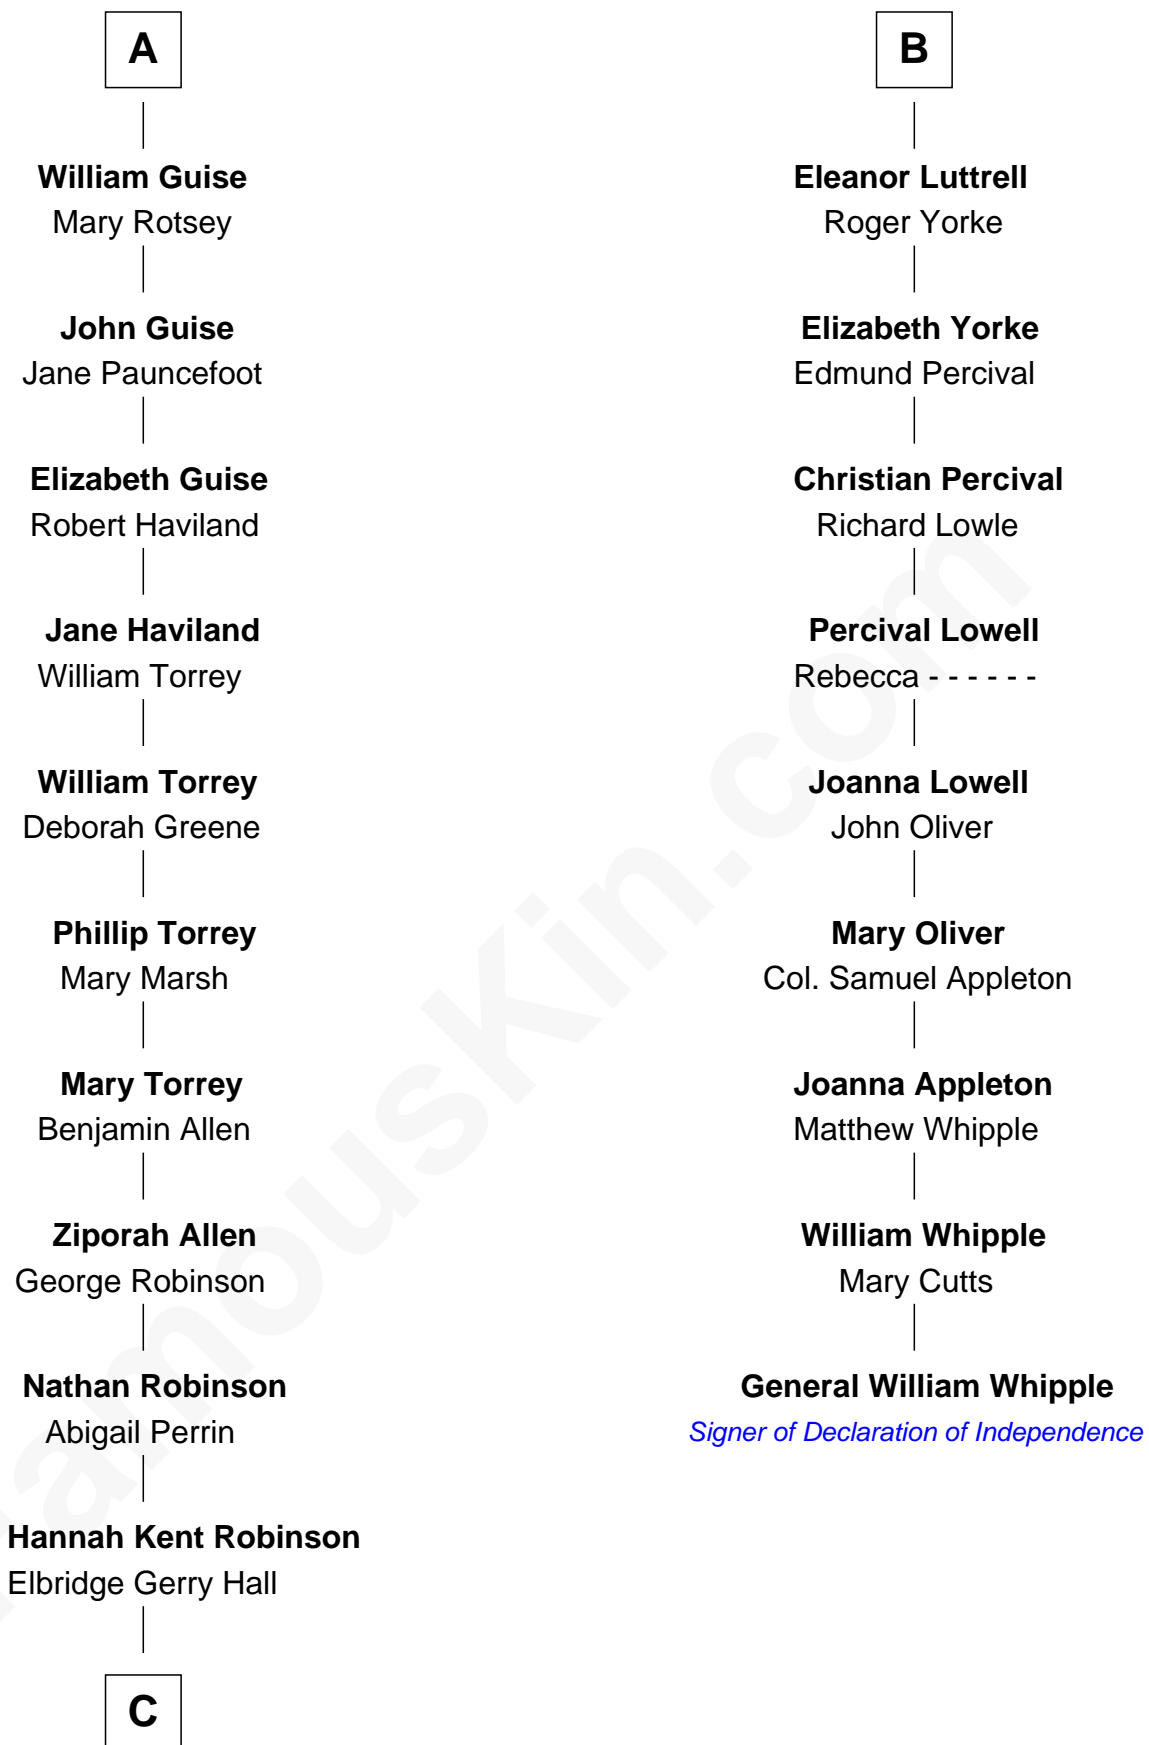

FamousKin.com
Relationship Chart of
Raquel Welch
Movie Actress

15th cousin 5 times removed of
General William Whipple
Signer of the Declaration of Independence

C

Justin Smith Hall
Sarah Mehitable Stanford

Emery Stanford Hall
Clara Louise Adams

Josephine Sarah Hall
Armando Carlos Tejada

Raquel Welch
aka Raquel Welch