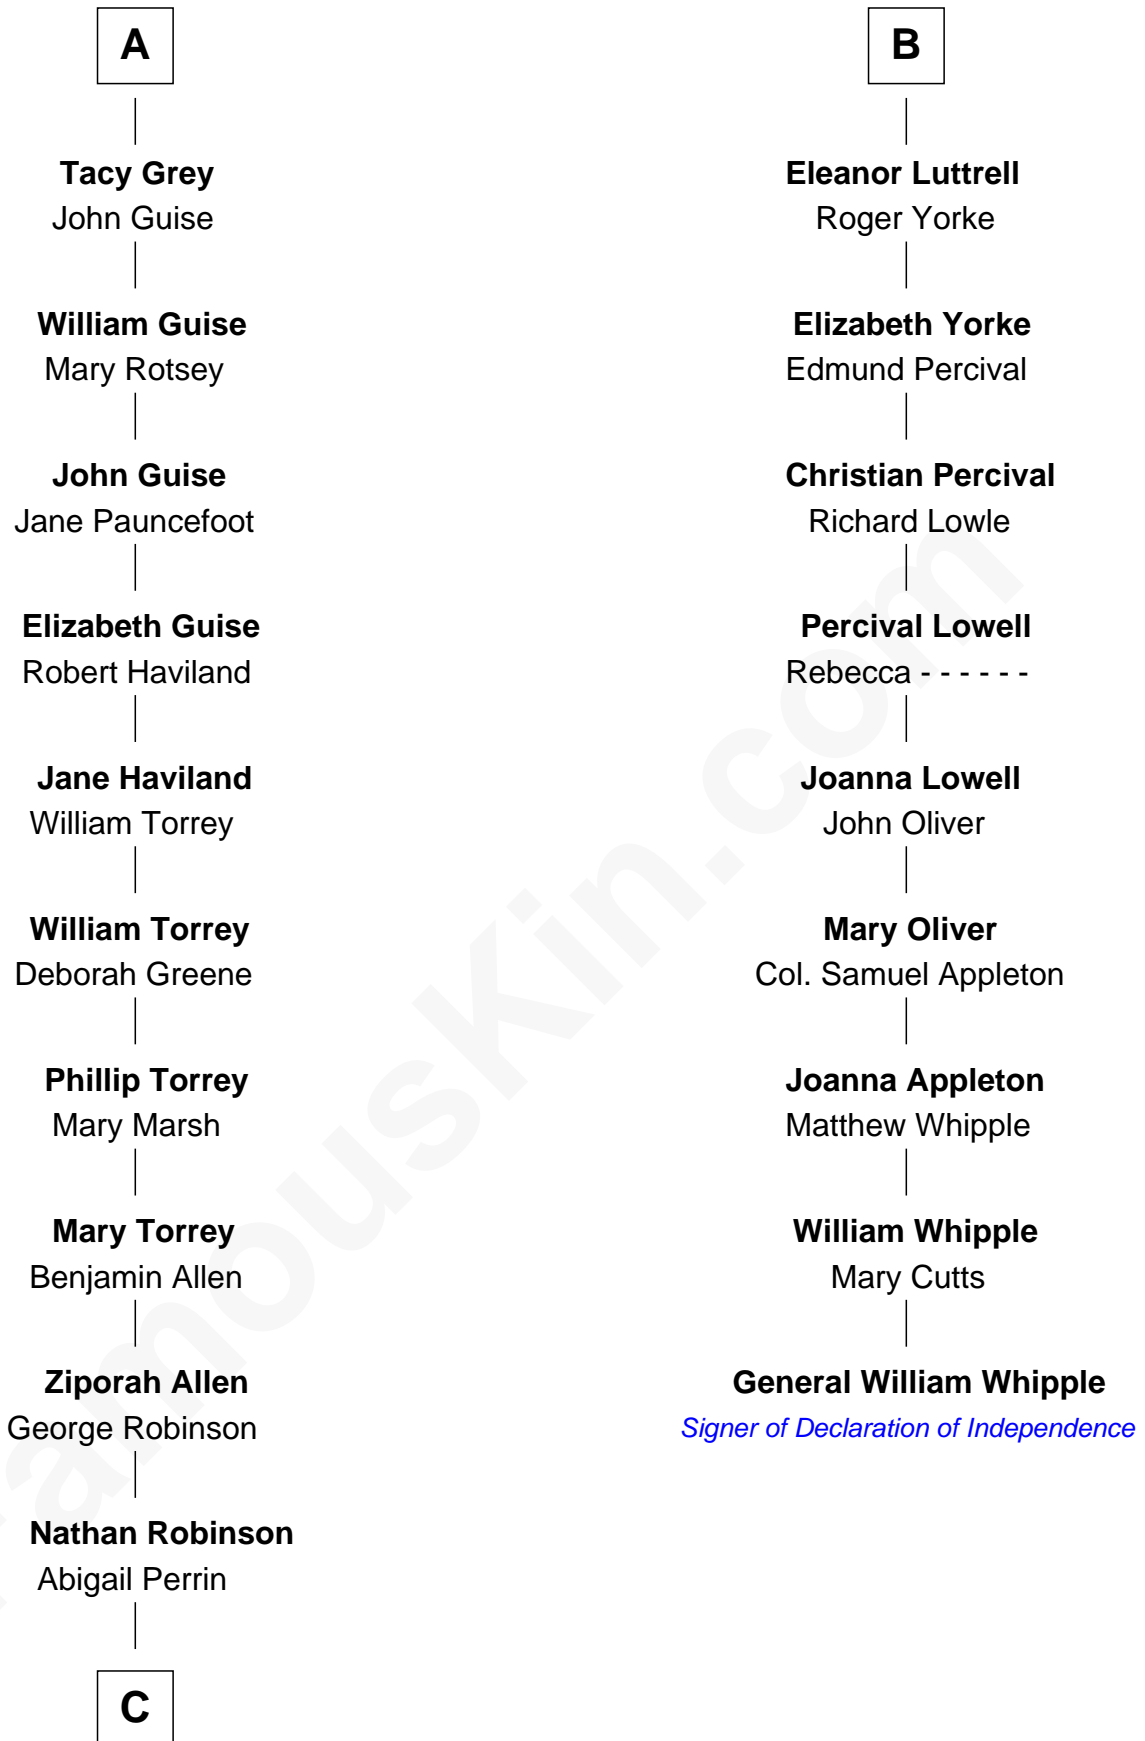

# FamousKin.com Relationship Chart of

**Raquel Welch**

*Movie Actress*

15th cousin 6 times removed of

**General William Whipple**

*Signer of the Declaration of Independence*

**C**

**Hannah Kent Robinson**

Elbridge Gerry Hall

**Justin Smith Hall**

Sarah Mehitable Stanford

**Emery Stanford Hall**

Clara Louise Adams

**Josephine Sarah Hall**

Armando Carlos Tejada

**Raquel Welch**

*aka Raquel Welch*