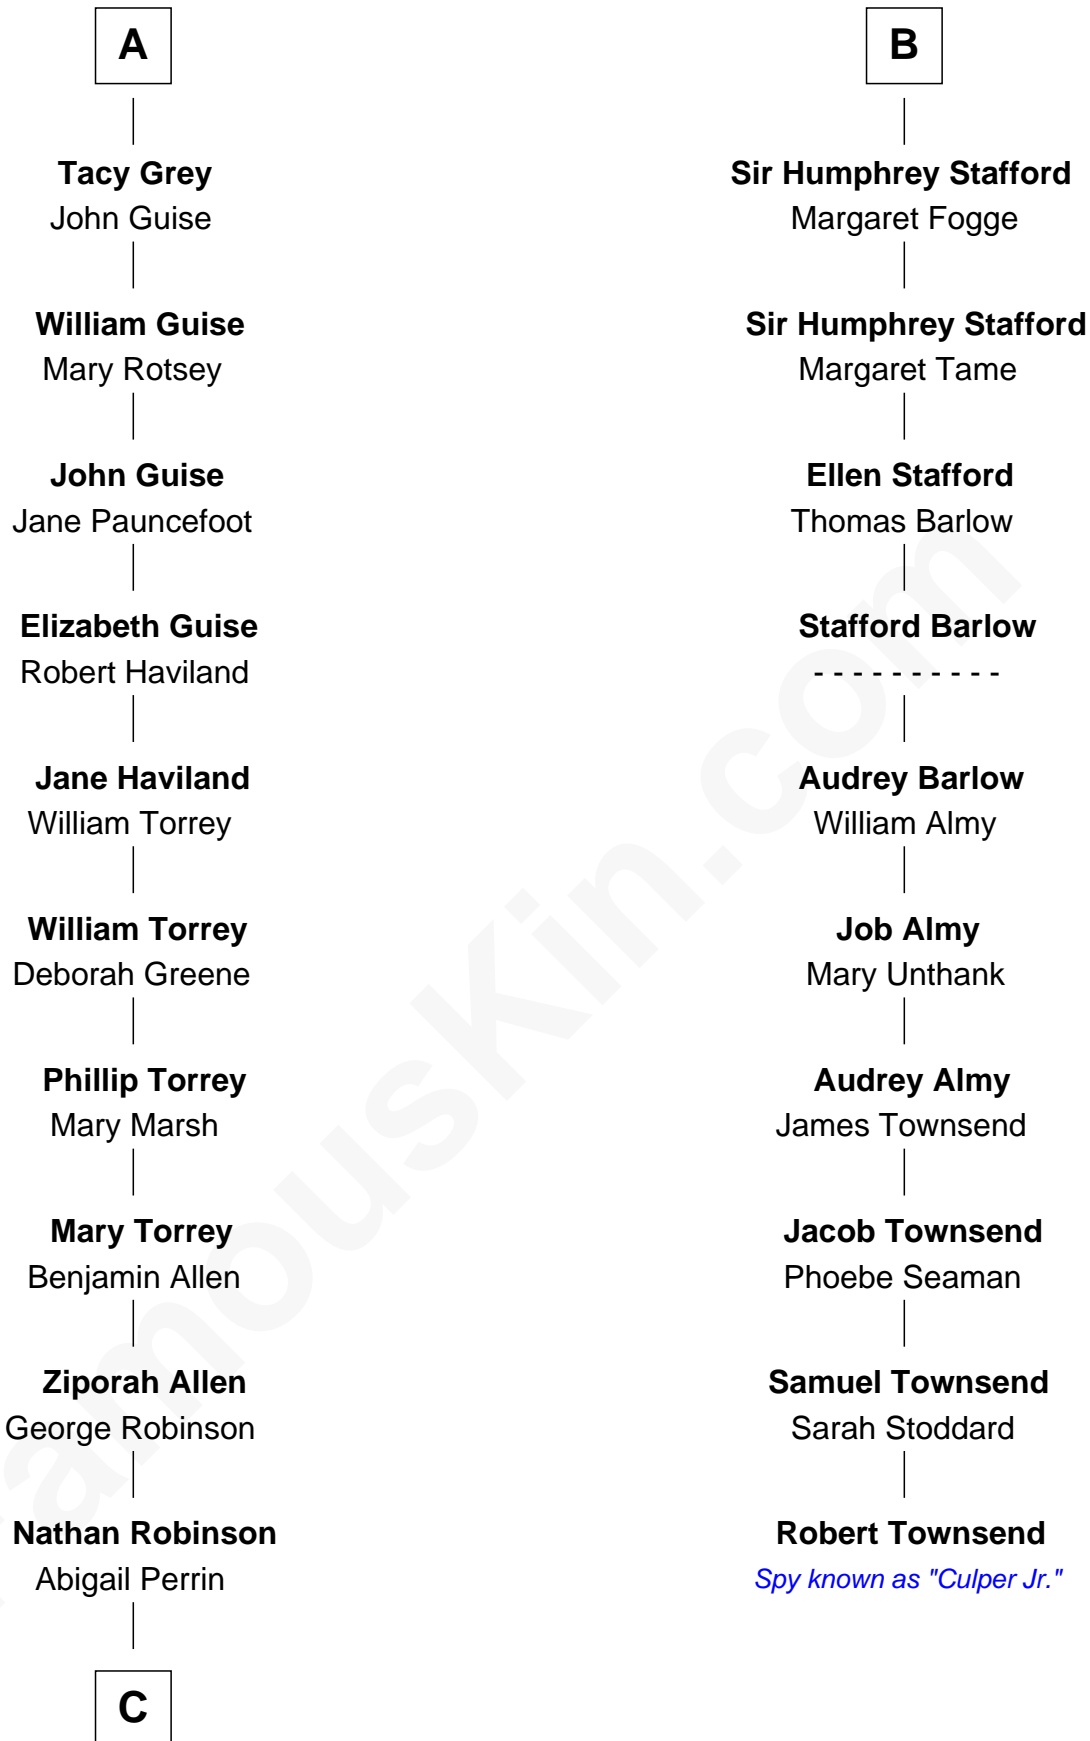

**FamousKin.com**  
**Relationship Chart of**  
**Raquel Welch**  
*Movie Actress*

16th cousin 5 times removed of

**Robert Townsend**

*Member of the Culper Spy Ring during the American Revolution*

**Nicholas de Stafford**

**C**

**Hannah Kent Robinson**

Elbridge Gerry Hall

**Justin Smith Hall**

Sarah Mehitable Stanford

**Emery Stanford Hall**

Clara Louise Adams

**Josephine Sarah Hall**

Armando Carlos Tejada

**Raquel Welch**

*aka Raquel Welch*