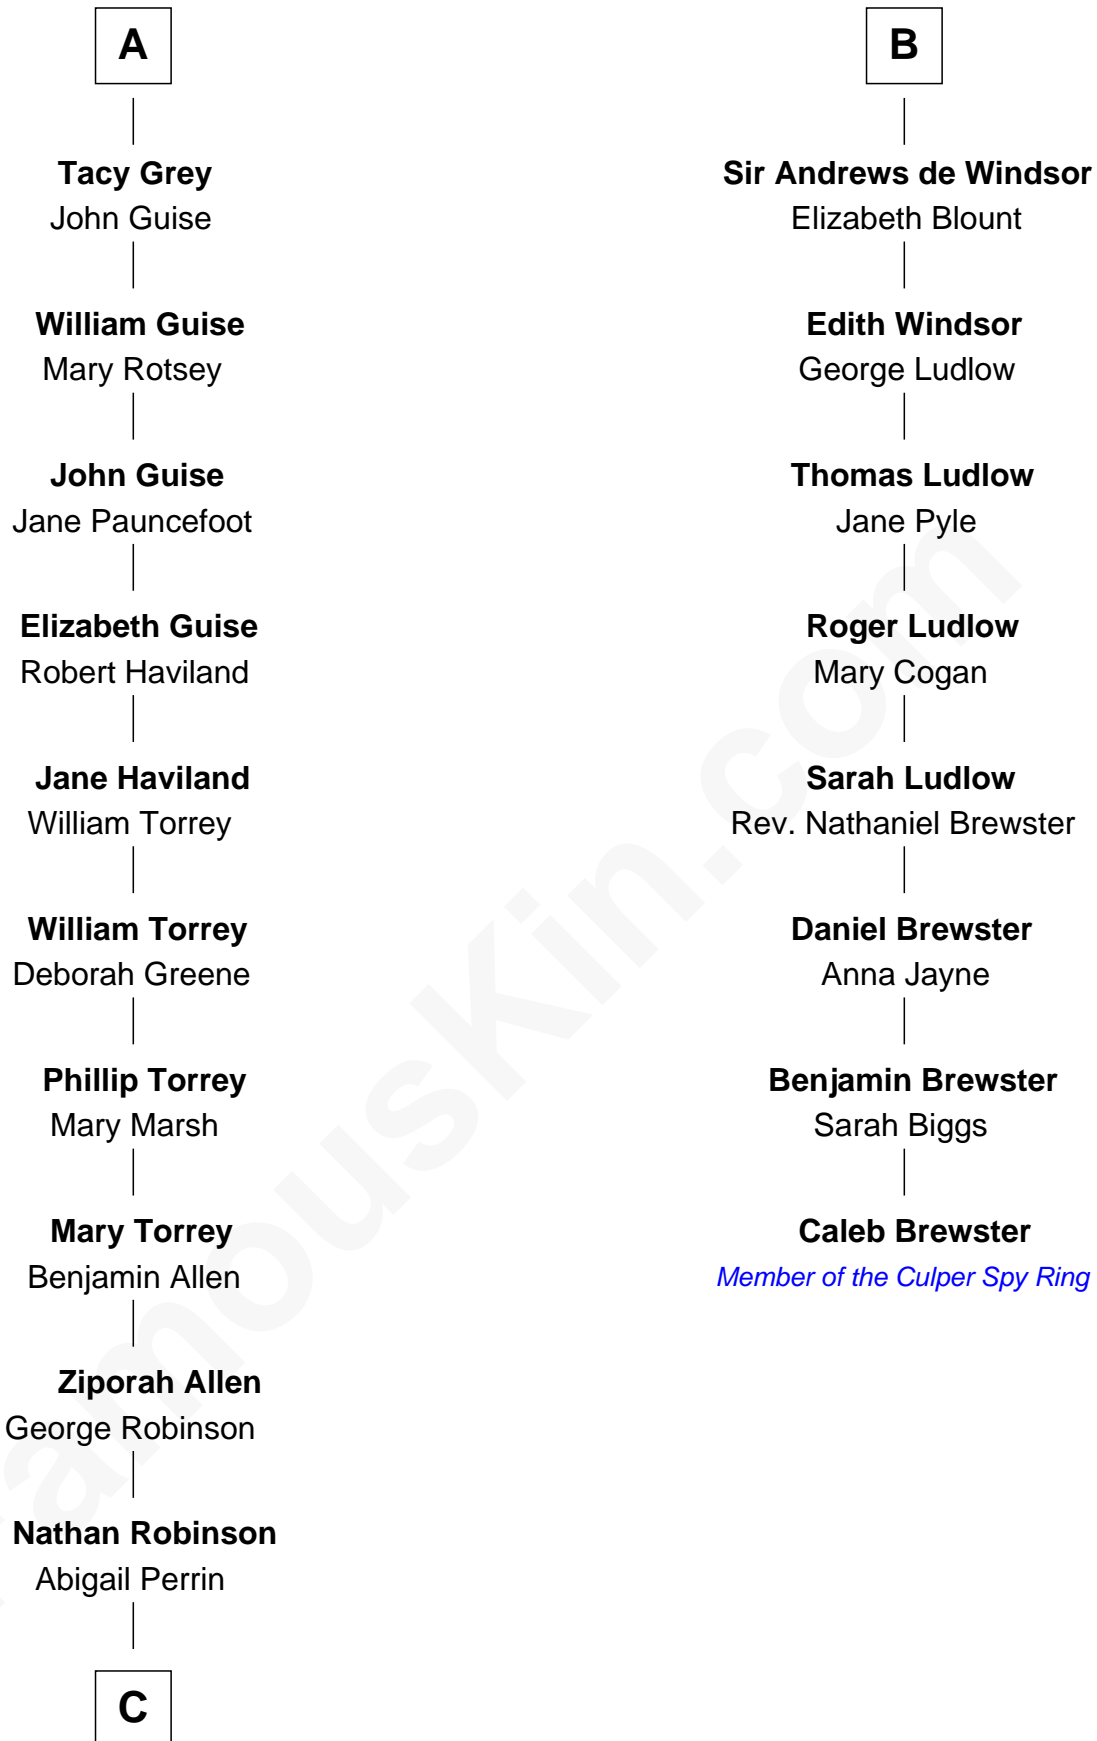

# FamousKin.com Relationship Chart of

**Raquel Welch**  
Movie Actress

14th cousin 7 times removed of

**Caleb Brewster**

*Member of the Culper Spy Ring during the American Revolution*

**C**

**Hannah Kent Robinson**

Elbridge Gerry Hall

**Justin Smith Hall**

Sarah Mehitable Stanford

**Emery Stanford Hall**

Clara Louise Adams

**Josephine Sarah Hall**

Armando Carlos Tejada

**Raquel Welch**

*aka Raquel Welch*

FamousKin.com