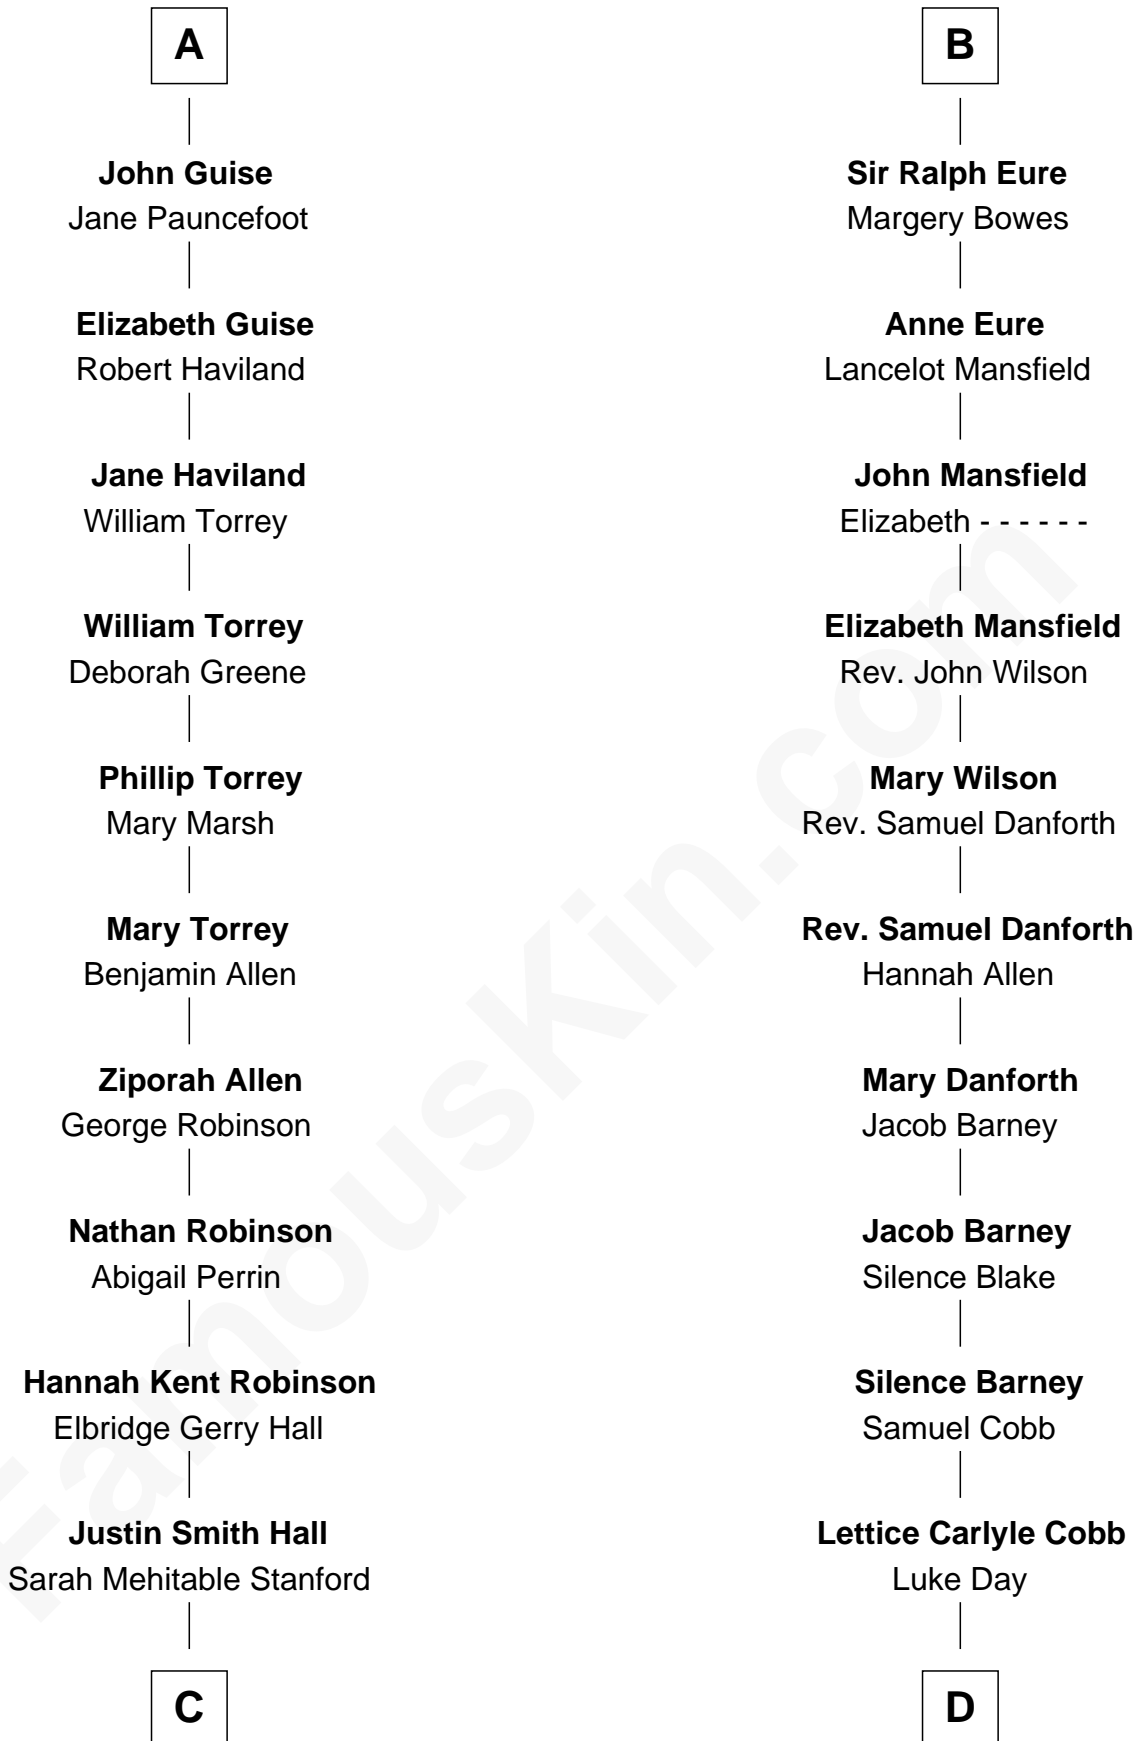

FamousKin.com Relationship Chart of

Raquel Welch

Movie Actress

19th cousin 1 time removed of

Sandra Day O'Connor

First Female U.S. Supreme Court Justice

C

Emery Stanford Hall
Clara Louise Adams

Josephine Sarah Hall
Armando Carlos Tejada

Raquel Welch
aka Raquel Welch

D

Hollis Day
Eliza L. Flanders

Henry Clay Day
Alice Edith Hilton

Henry R. Day
Ada Mae Wilkey

Sandra Day O'Connor
U.S. Supreme Court Justice