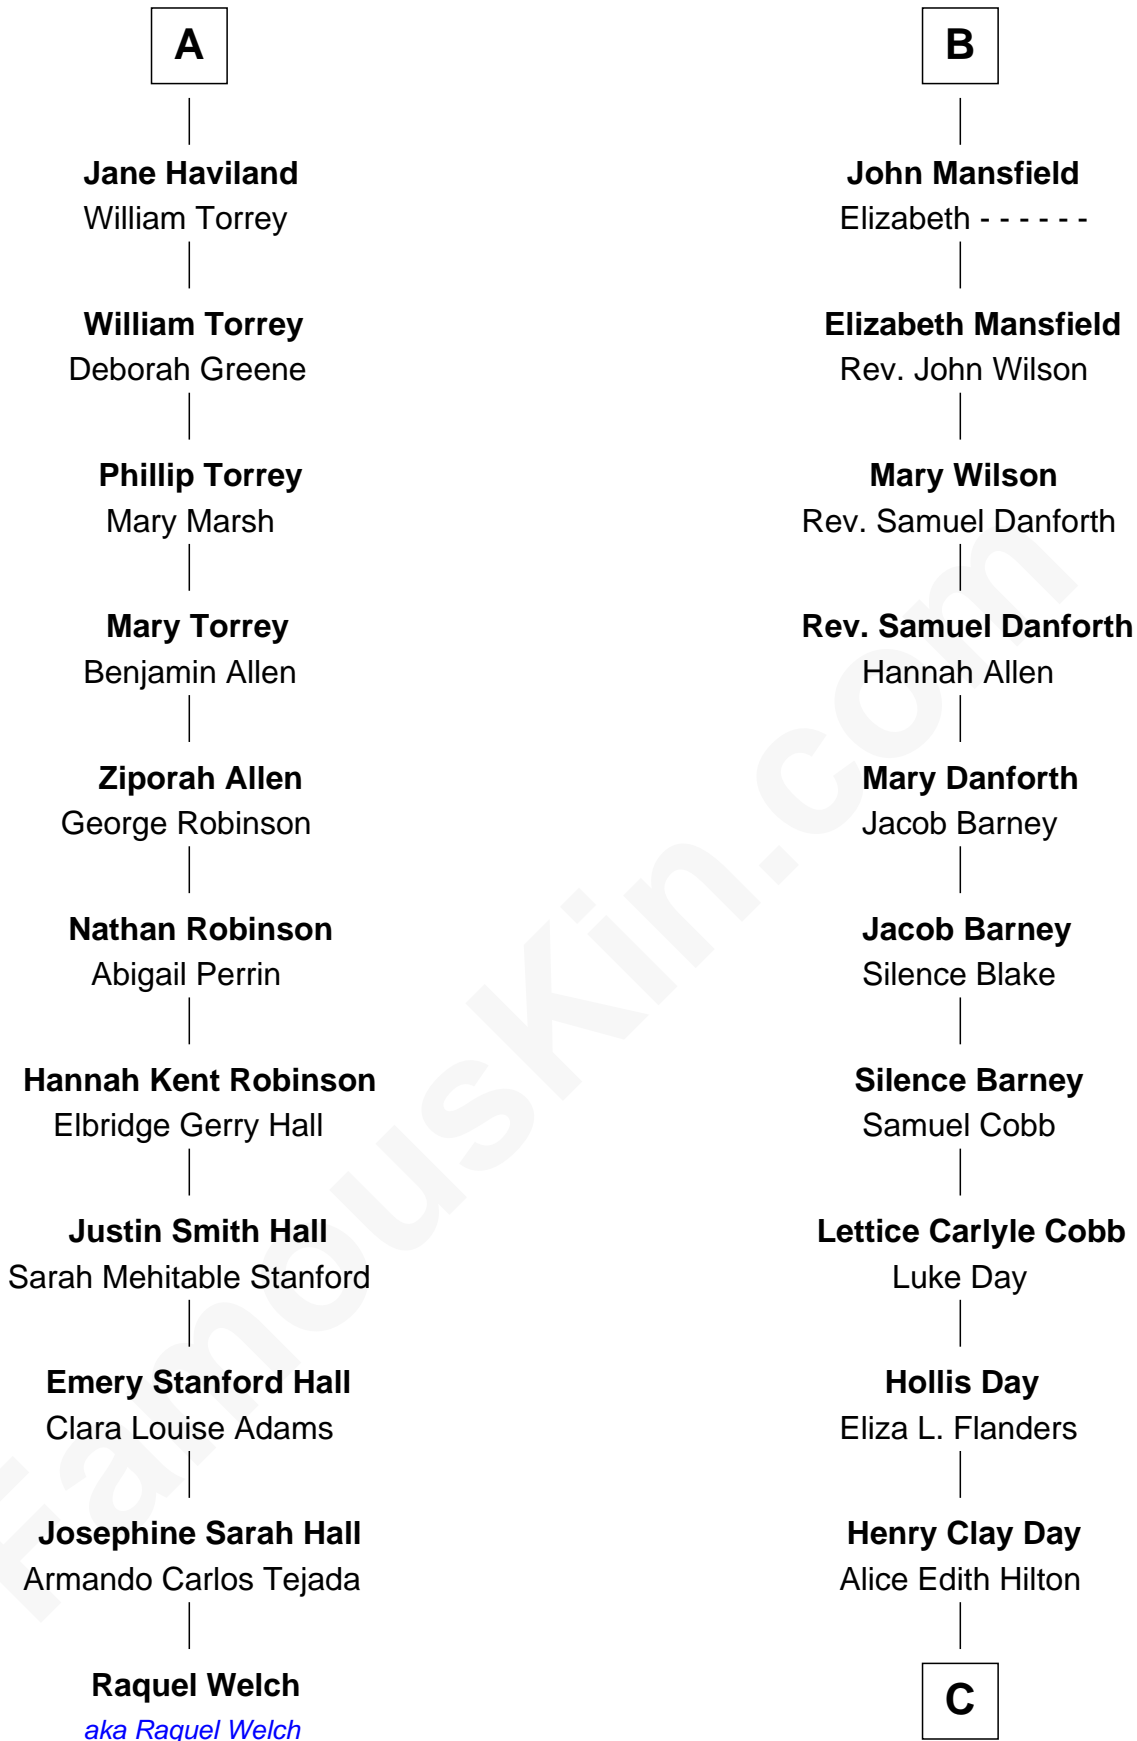

FamousKin.com
Relationship Chart of
Raquel Welch
Movie Actress

17th cousin 1 time removed of

Sandra Day O'Connor
First Female U.S. Supreme Court Justice

C

Henry R. Day
Ada Mae Wilkey

Sandra Day O'Connor
U.S. Supreme Court Justice

FamousKin.com