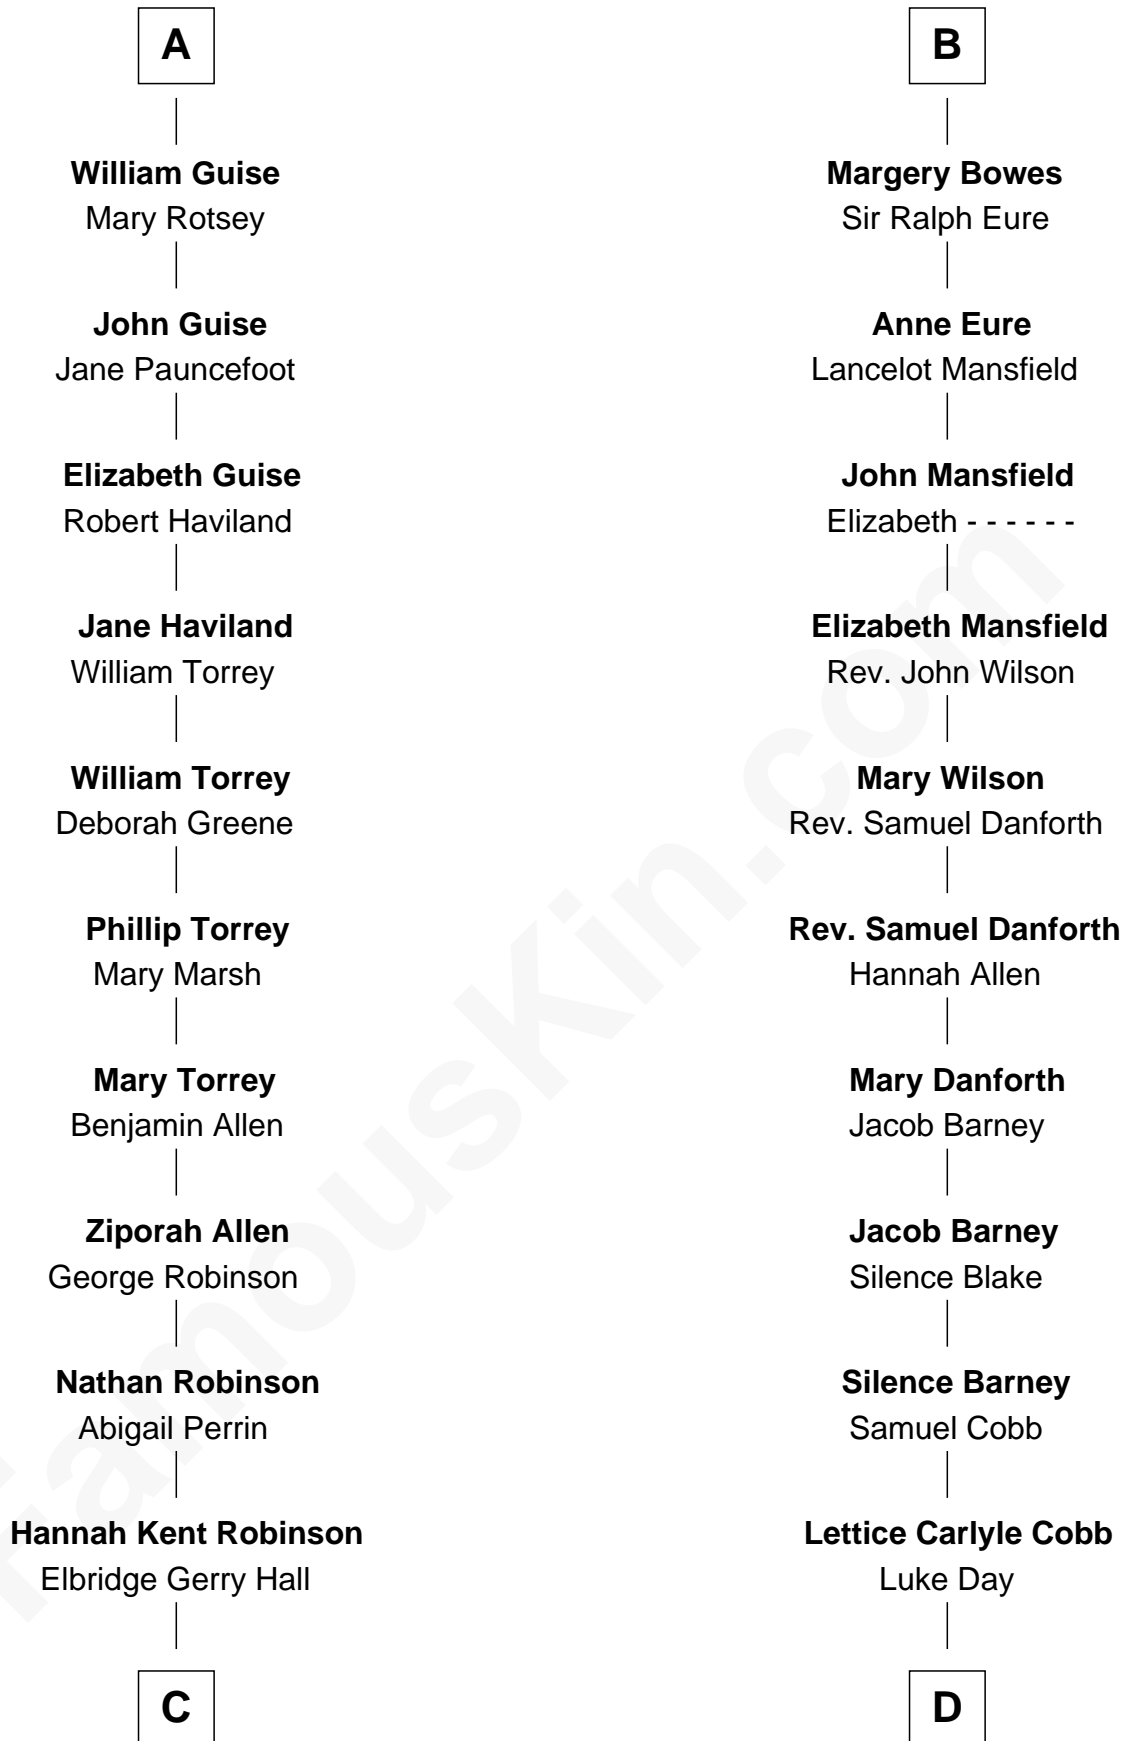

FamousKin.com Relationship Chart of

Raquel Welch

Movie Actress

20th cousin of

Sandra Day O'Connor

First Female U.S. Supreme Court Justice

Sir Maurice de Berkeley

Eve la Zouche

Maurice de Berkeley

Margaret - - - - -

Thomas Berkeley

Catherine Botetourte

Maurice Berkeley

Johanna Denham

Maurice Berkeley

Ellen Montfort

Maud FitzHugh

Sir Ralph Bowes

Margery Conyers

Sir Ralph Bowes

Elizabeth Clifford

B

C

Justin Smith Hall
Sarah Mehitable Stanford

Emery Stanford Hall
Clara Louise Adams

Josephine Sarah Hall
Armando Carlos Tejada

Raquel Welch
aka Raquel Welch

D

Hollis Day
Eliza L. Flanders

Henry Clay Day
Alice Edith Hilton

Henry R. Day
Ada Mae Wilkey

Sandra Day O'Connor
U.S. Supreme Court Justice