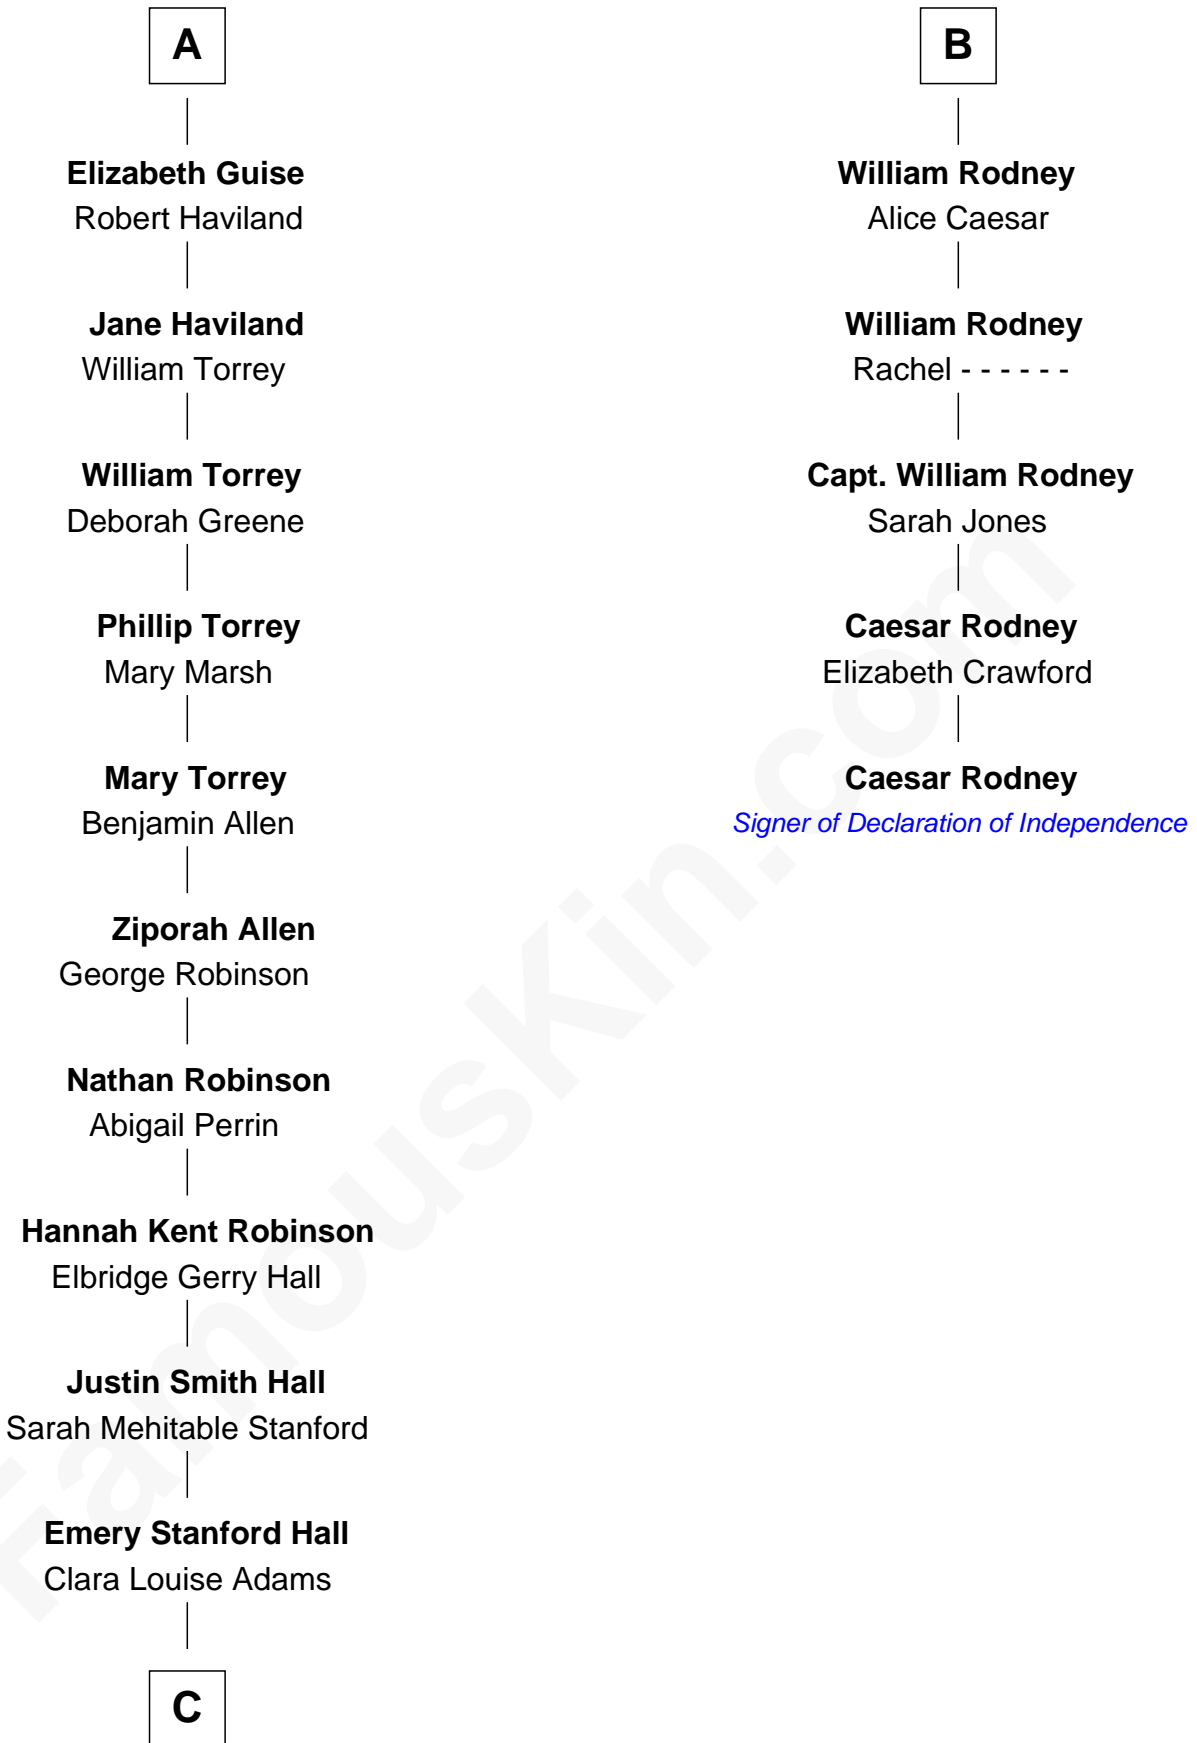

# FamousKin.com Relationship Chart of

**Raquel Welch**

*Movie Actress*

11th cousin 7 times removed of

**Caesar Rodney**

*Signer of the Declaration of Independence*

**C**

**Josephine Sarah Hall**  
Armando Carlos Tejada

**Raquel Welch**  
*aka Raquel Welch*

FamousKin.com