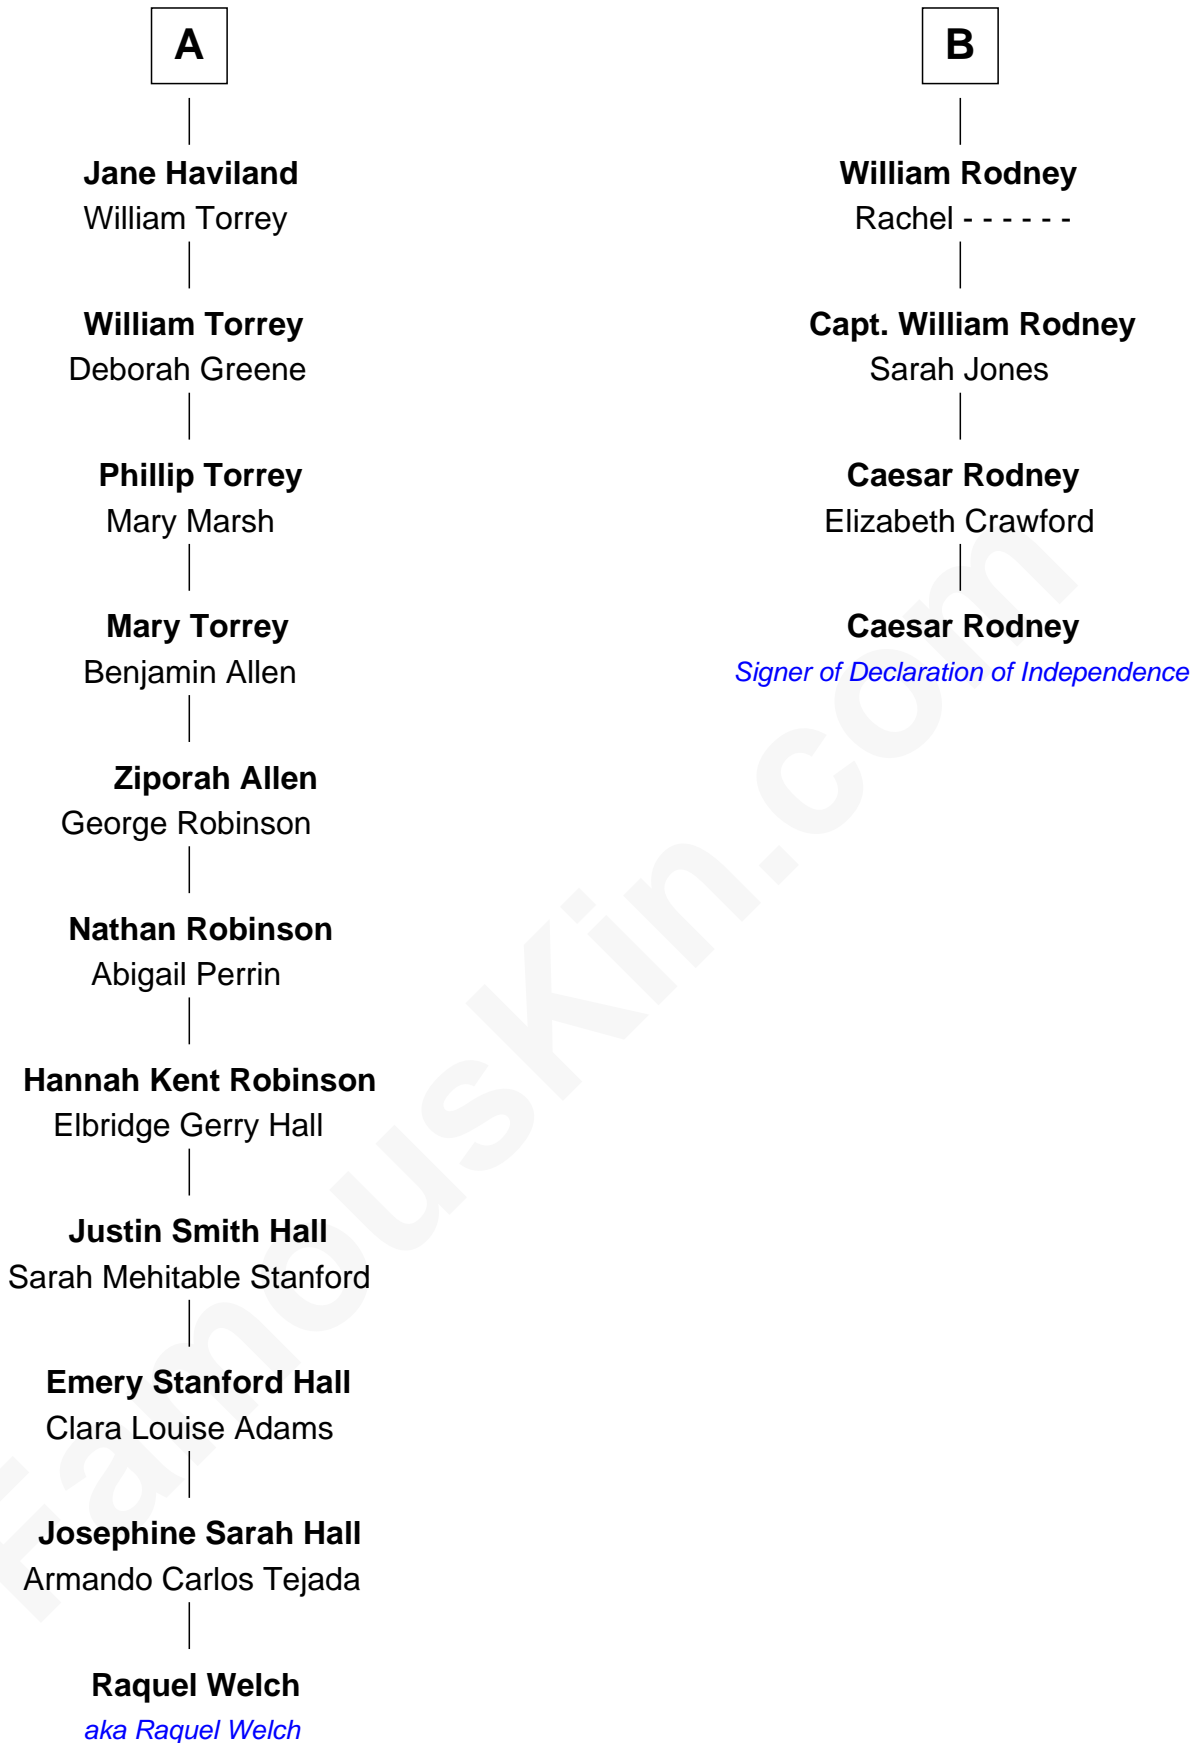

FamousKin.com Relationship Chart of

Raquel Welch

Movie Actress

10th cousin 7 times removed of

Caesar Rodney

Signer of the Declaration of Independence

Sir Henry Percy
Elizabeth Mortimer

Sir Henry Percy
Eleanor Neville

William Guise
Mary Rotsey

Sir Henry Seymour
Barbara Morgan

John Guise
Jane Pouncefoot

Jane Seymour
Sir John Rodney

Elizabeth Guise
Robert Haviland

William Rodney
Alice Caesar

A

B