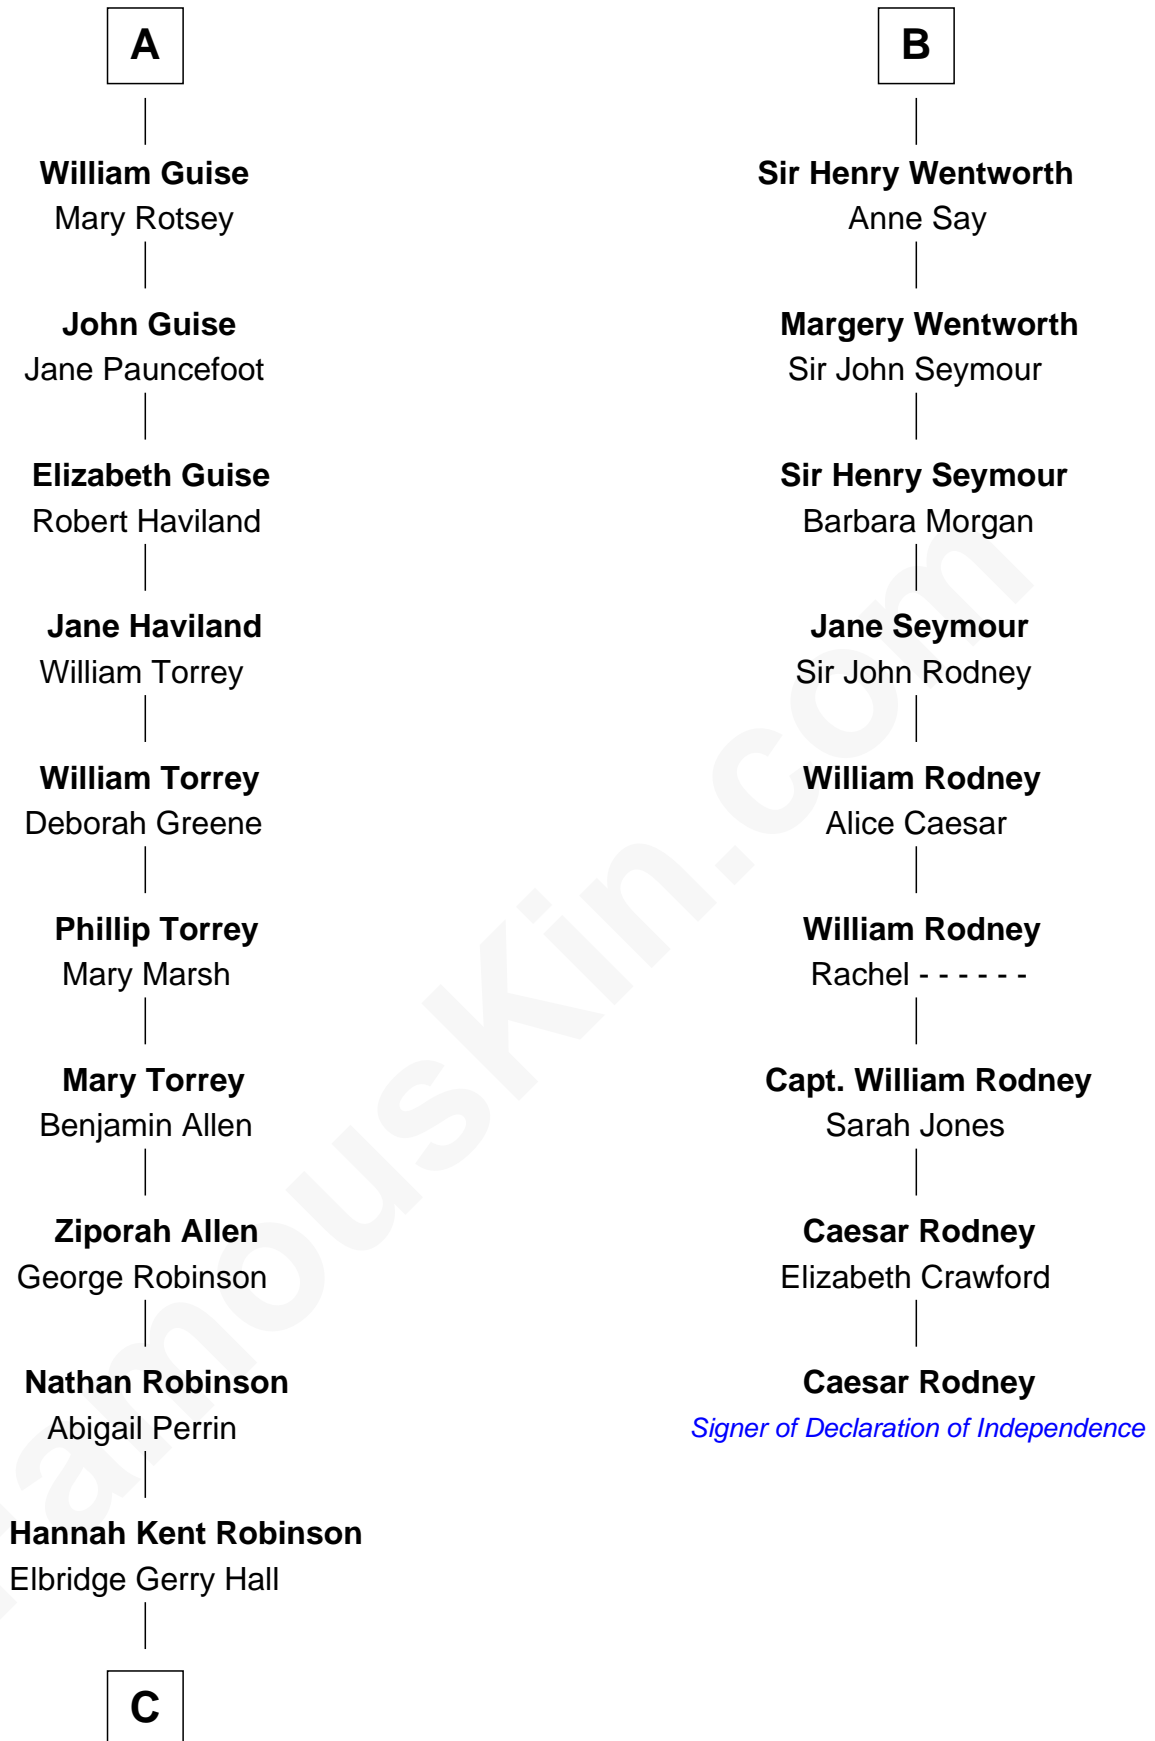

FamousKin.com Relationship Chart of

Raquel Welch
Movie Actress

15th cousin 5 times removed of

Caesar Rodney

Signer of the Declaration of Independence

C

Justin Smith Hall
Sarah Mehitable Stanford

Emery Stanford Hall
Clara Louise Adams

Josephine Sarah Hall
Armando Carlos Tejada

Raquel Welch
aka Raquel Welch

FamousKin.com